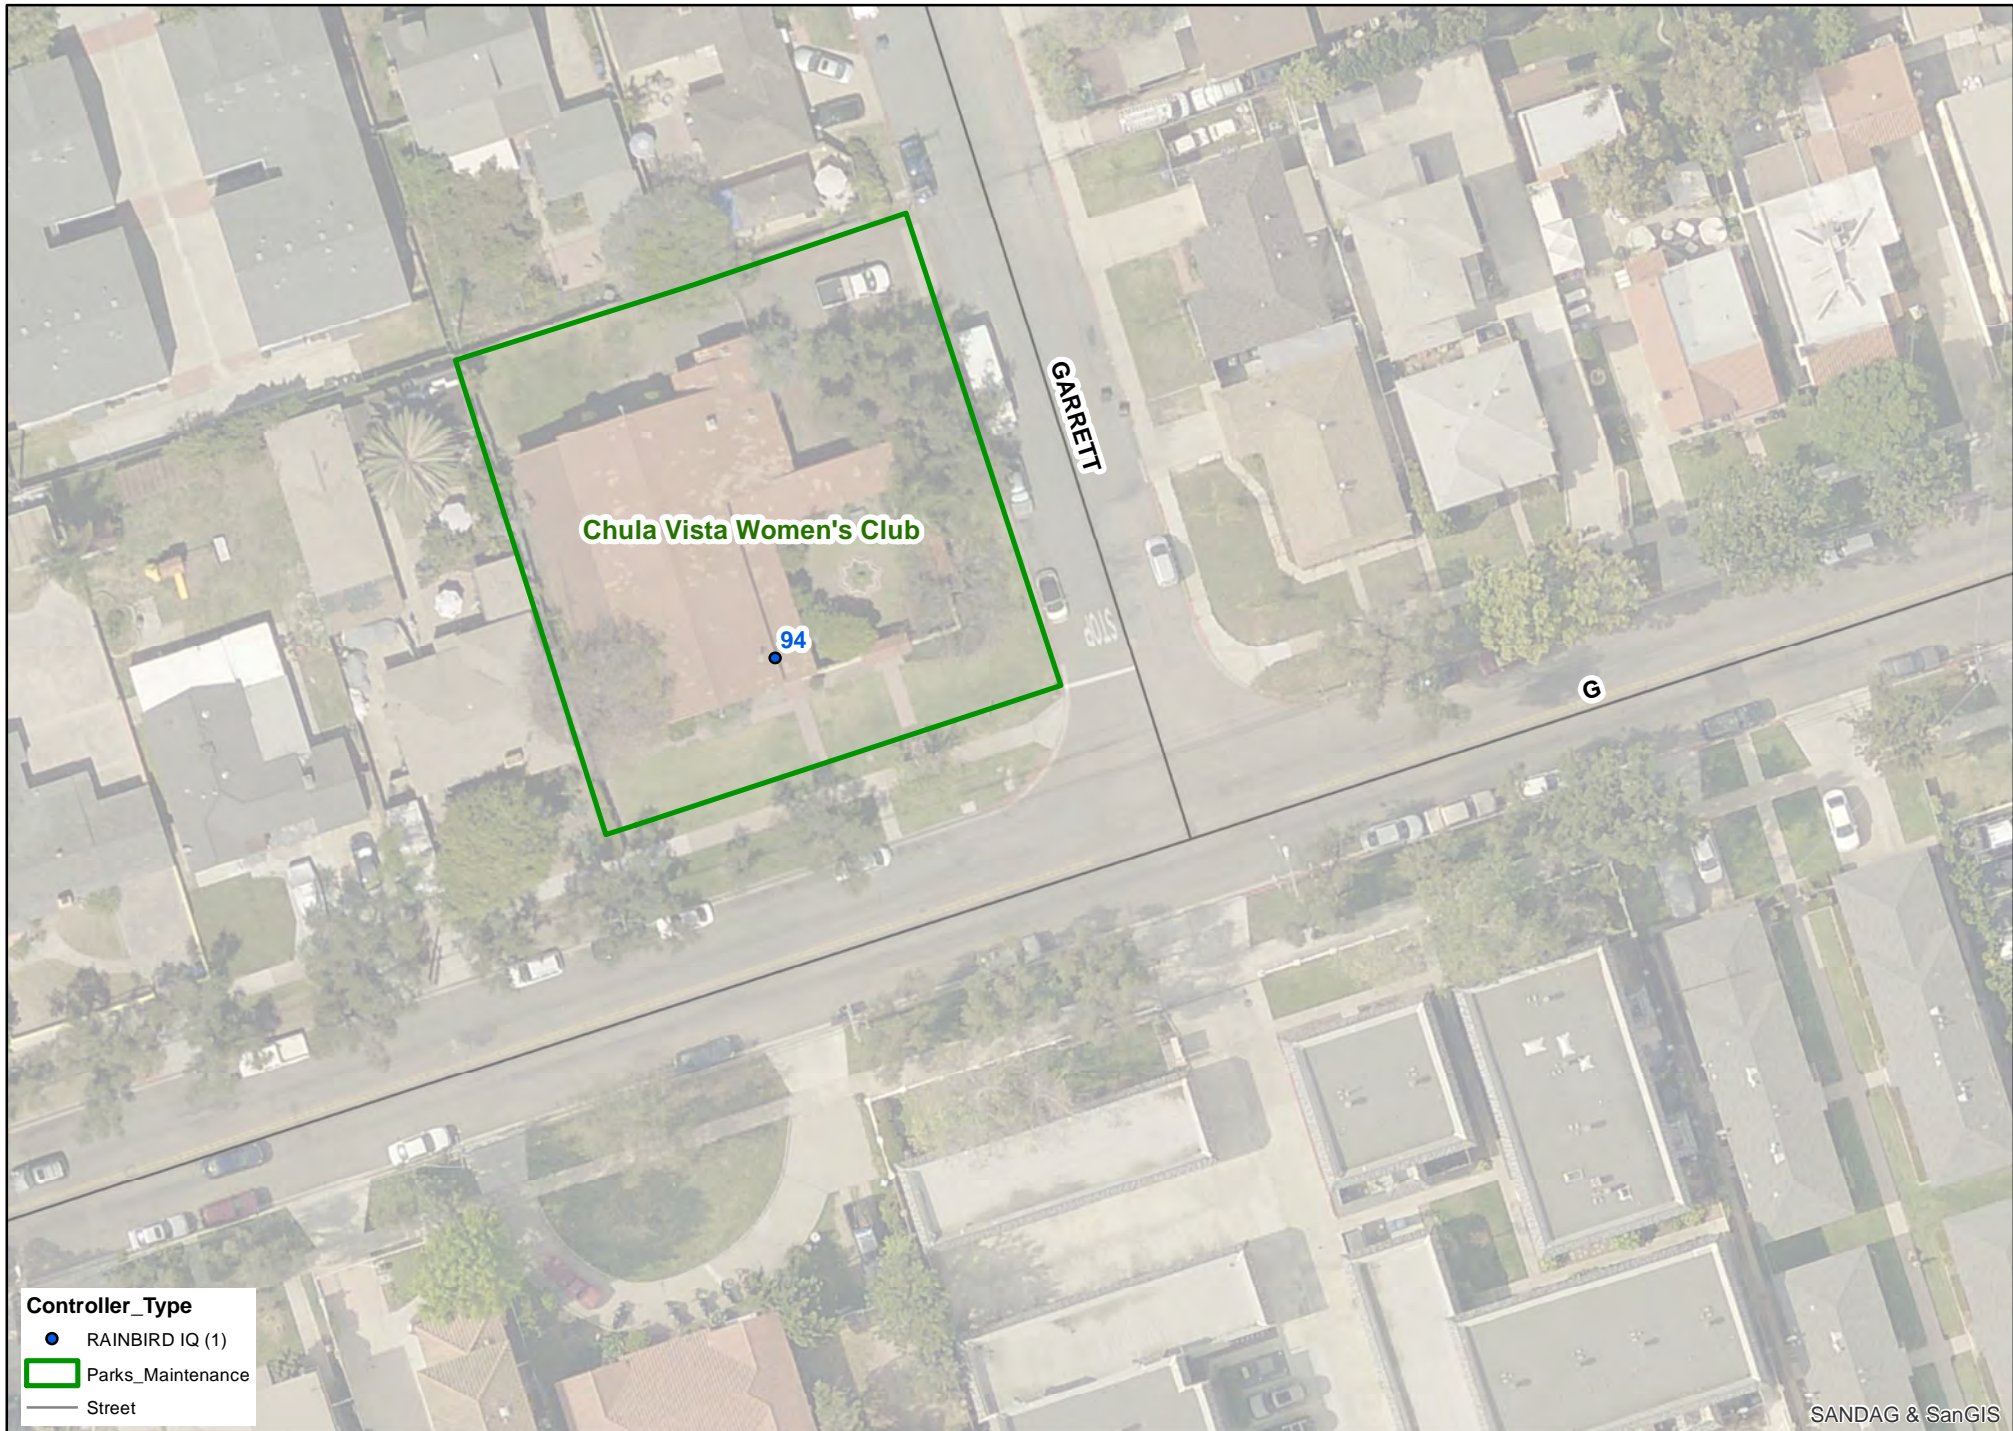

Park Irrigation Controllers

Voyager Park

Park Irrigation Controllers

Windingwalk Park

Controller_Type

- RAINBIRD IQ (1)
- Parks_Maintenance
- Street

SANDAG & SanGIS

Park Irrigation Controllers