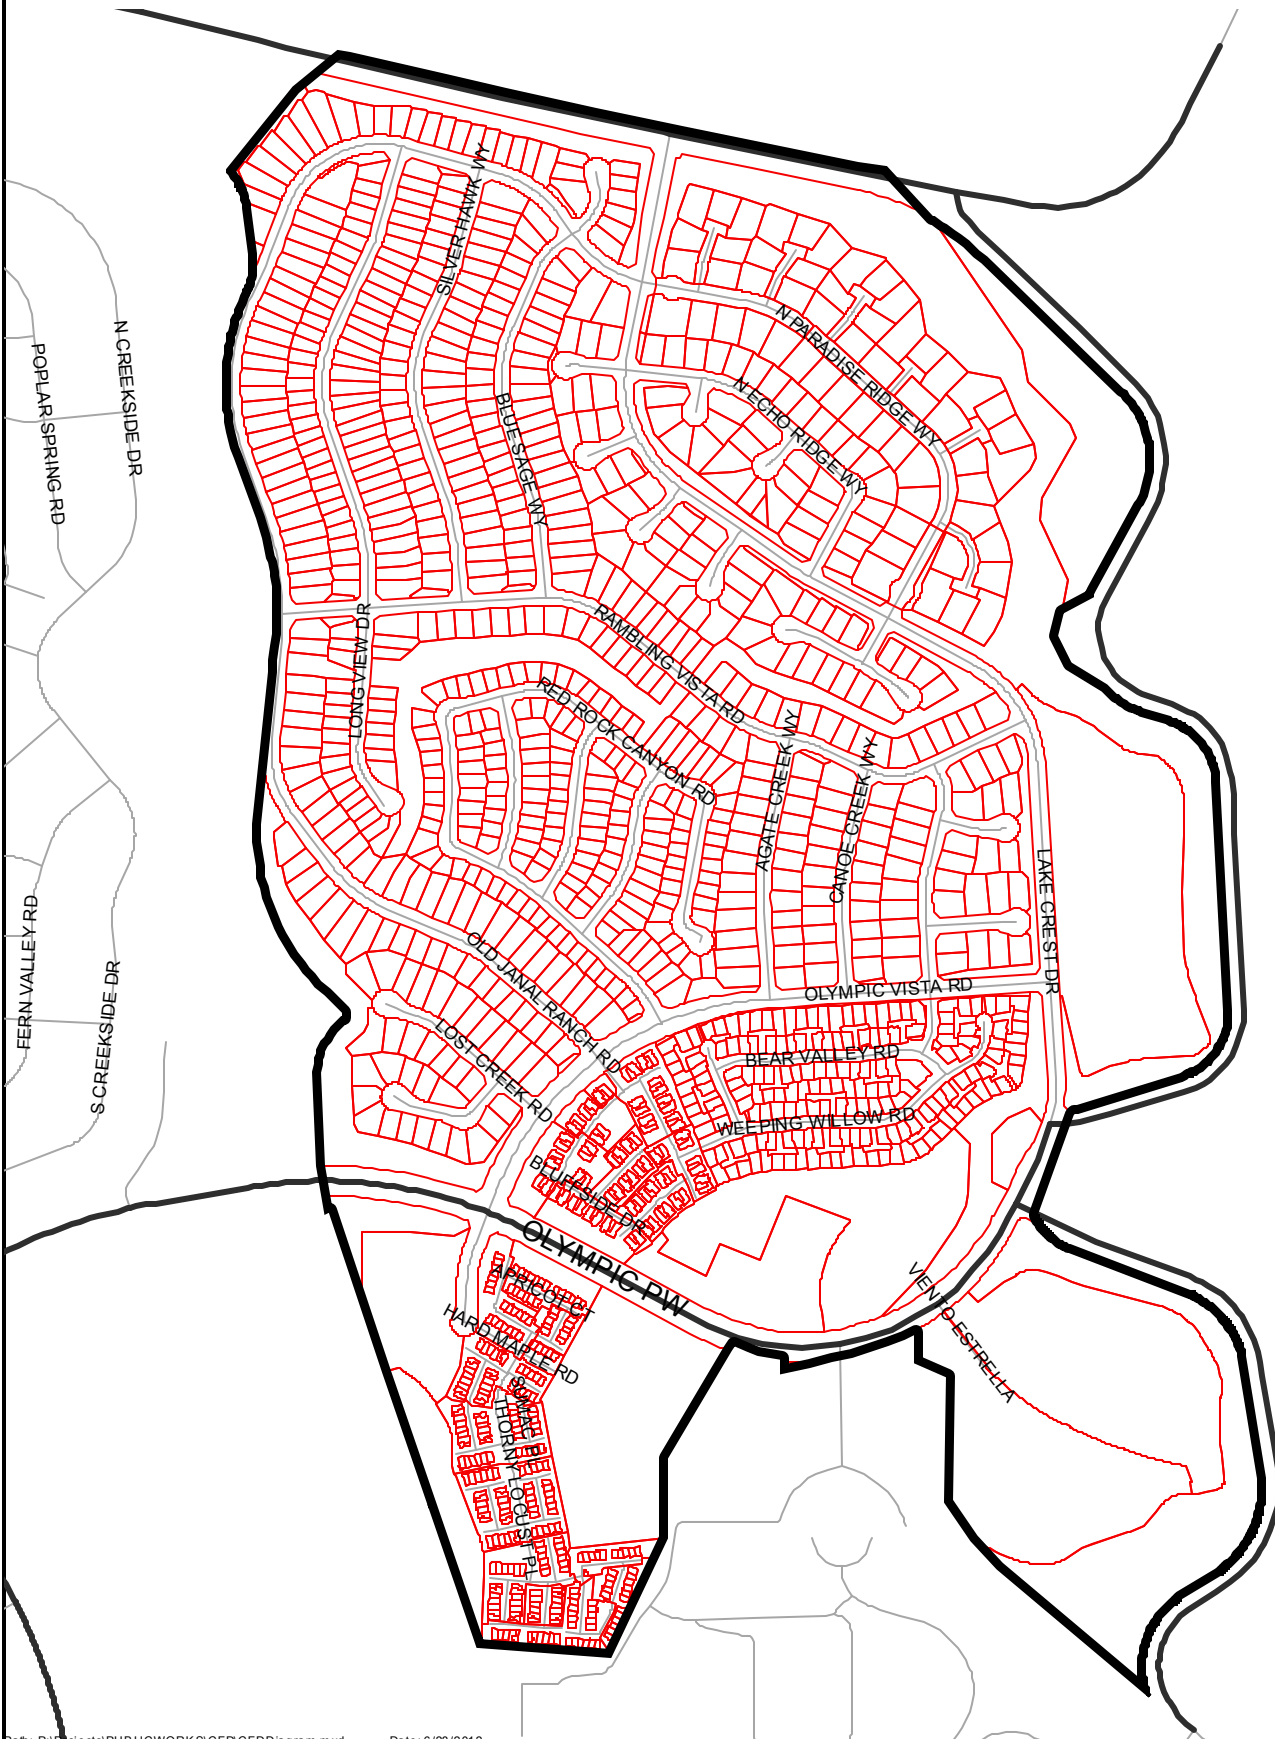

CFD MAINTENANCE DISTRICT NO. CFD07M

City of Chula Vista
County of San Diego
State of California
Boundary Map

CFD MAINTENANCE DISTRICT NO. CFD07M

City of Chula Vista
County of San Diego
State of California
Boundary Map

CFD MAINTENANCE DISTRICT NO. CFD08M

City of Chula Vista County of San Diego State of California Boundary Map

CFD MAINTENANCE DISTRICT NO. CFD09M

City of Chula Vista
County of San Diego
State of California
Boundary Map