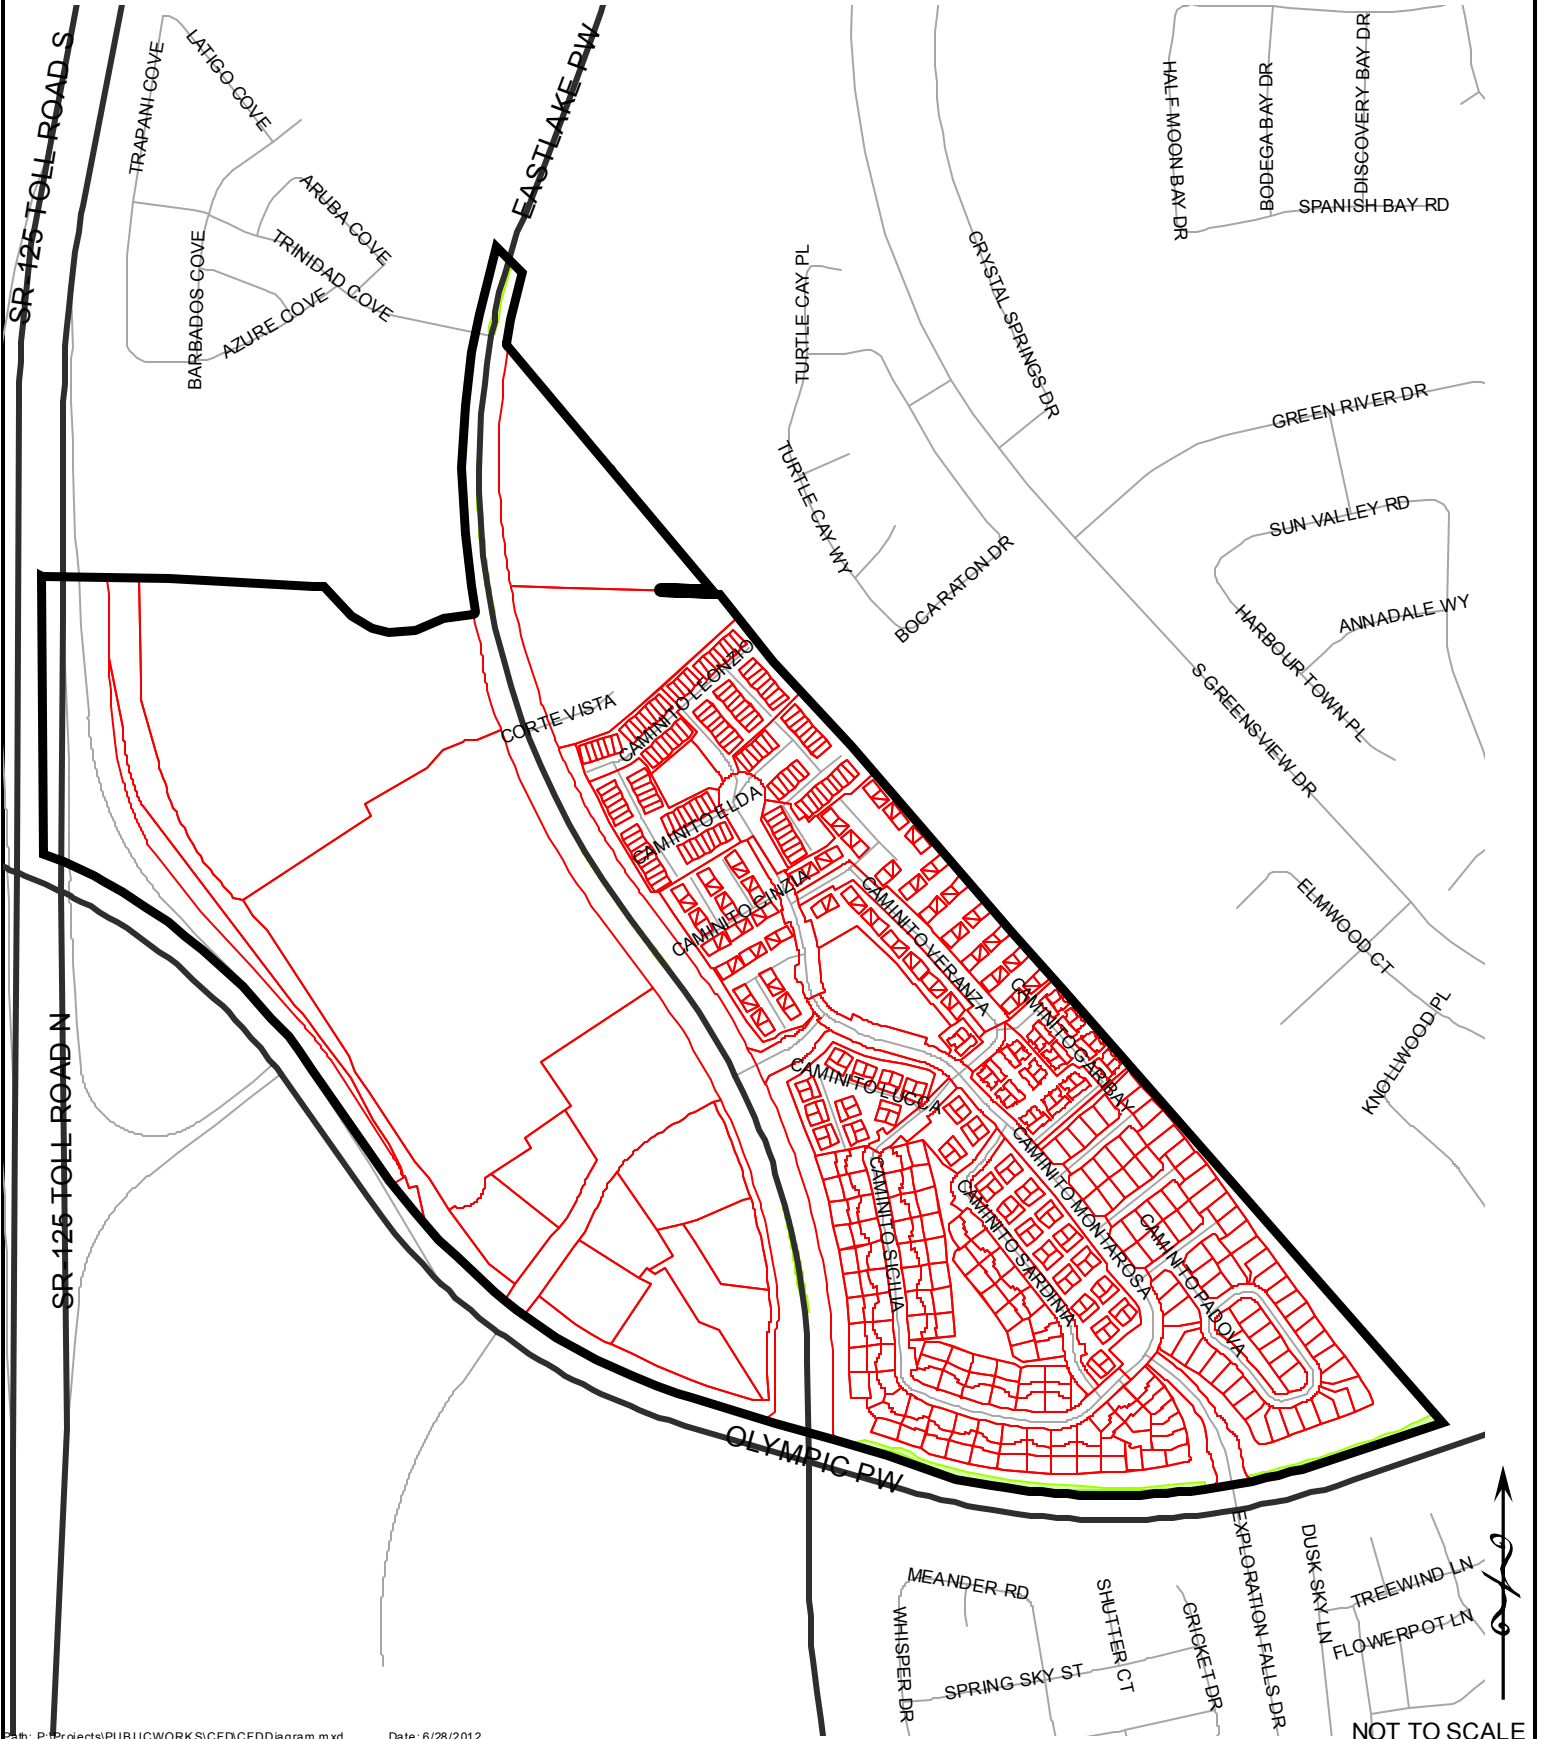

CFD MAINTENANCE DISTRICT NO. CFD07M

City of Chula Vista
County of San Diego
State of California
Boundary Map

CFD MAINTENANCE DISTRICT NO. CFD07M

City of Chula Vista
County of San Diego
State of California
Boundary Map

CFD MAINTENANCE DISTRICT NO. CFD08M

City of Chula Vista County of San Diego State of California Boundary Map

CFD MAINTENANCE DISTRICT NO. CFD09M

City of Chula Vista
County of San Diego
State of California
Boundary Map