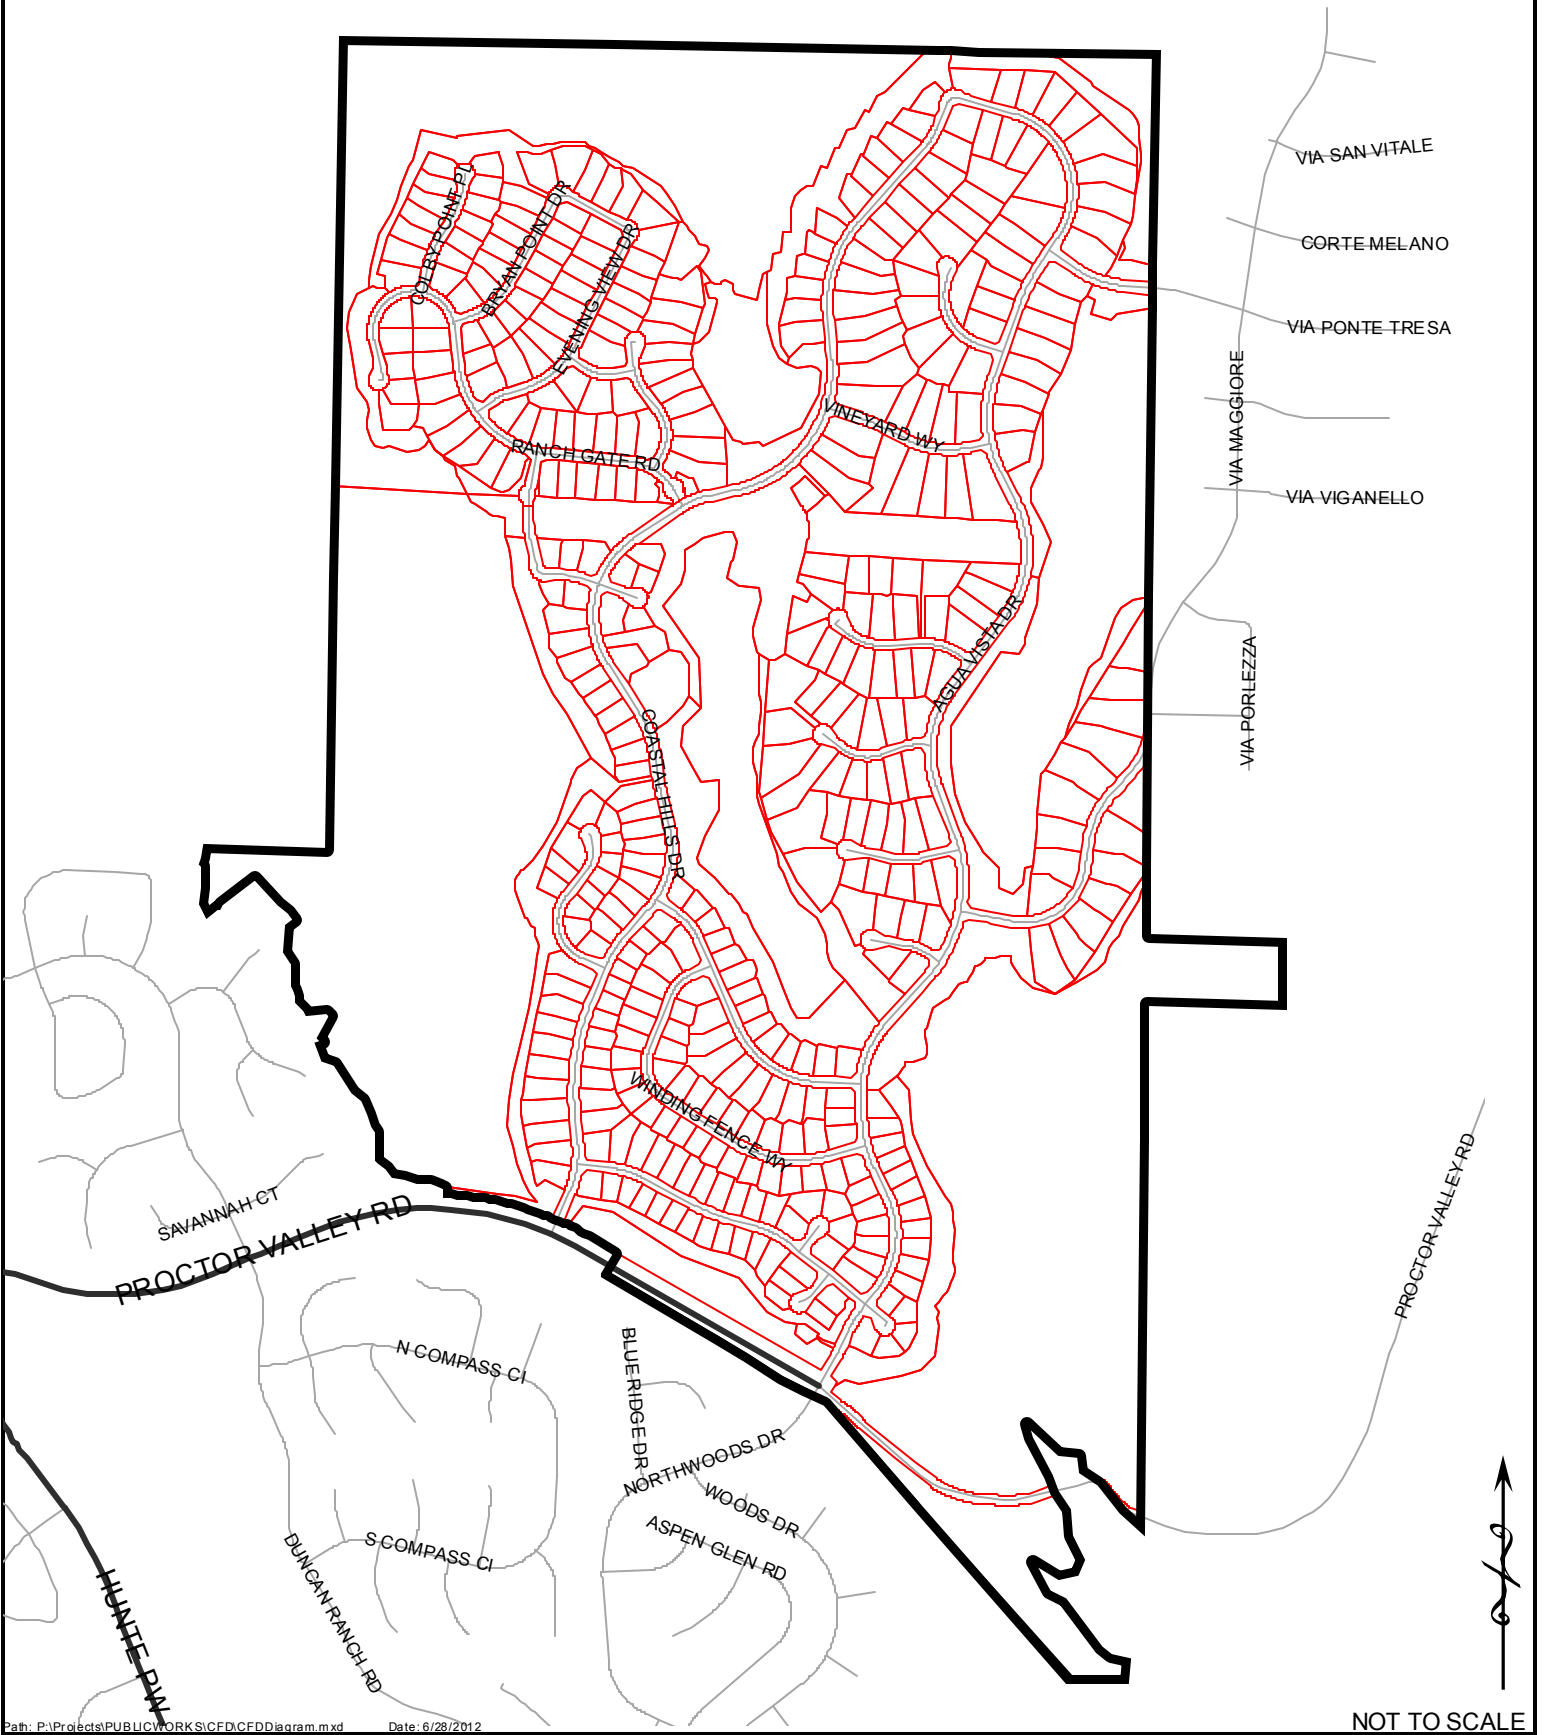

CFD MAINTENANCE DISTRICT NO. CFD07M

City of Chula Vista
County of San Diego
State of California
Boundary Map

CFD MAINTENANCE DISTRICT NO. CFD07M

City of Chula Vista
County of San Diego
State of California
Boundary Map

CFD MAINTENANCE DISTRICT NO. CFD08M

City of Chula Vista County of San Diego State of California Boundary Map

CFD MAINTENANCE DISTRICT NO. CFD09M

City of Chula Vista
County of San Diego
State of California
Boundary Map

CFD MAINTENANCE DISTRICT NO. CFD11M

City of Chula Vista
County of San Diego
State of California
Boundary Map

CFD MAINTENANCE DISTRICT NO. CFD12M

City of Chula Vista
County of San Diego
State of California
Boundary Map