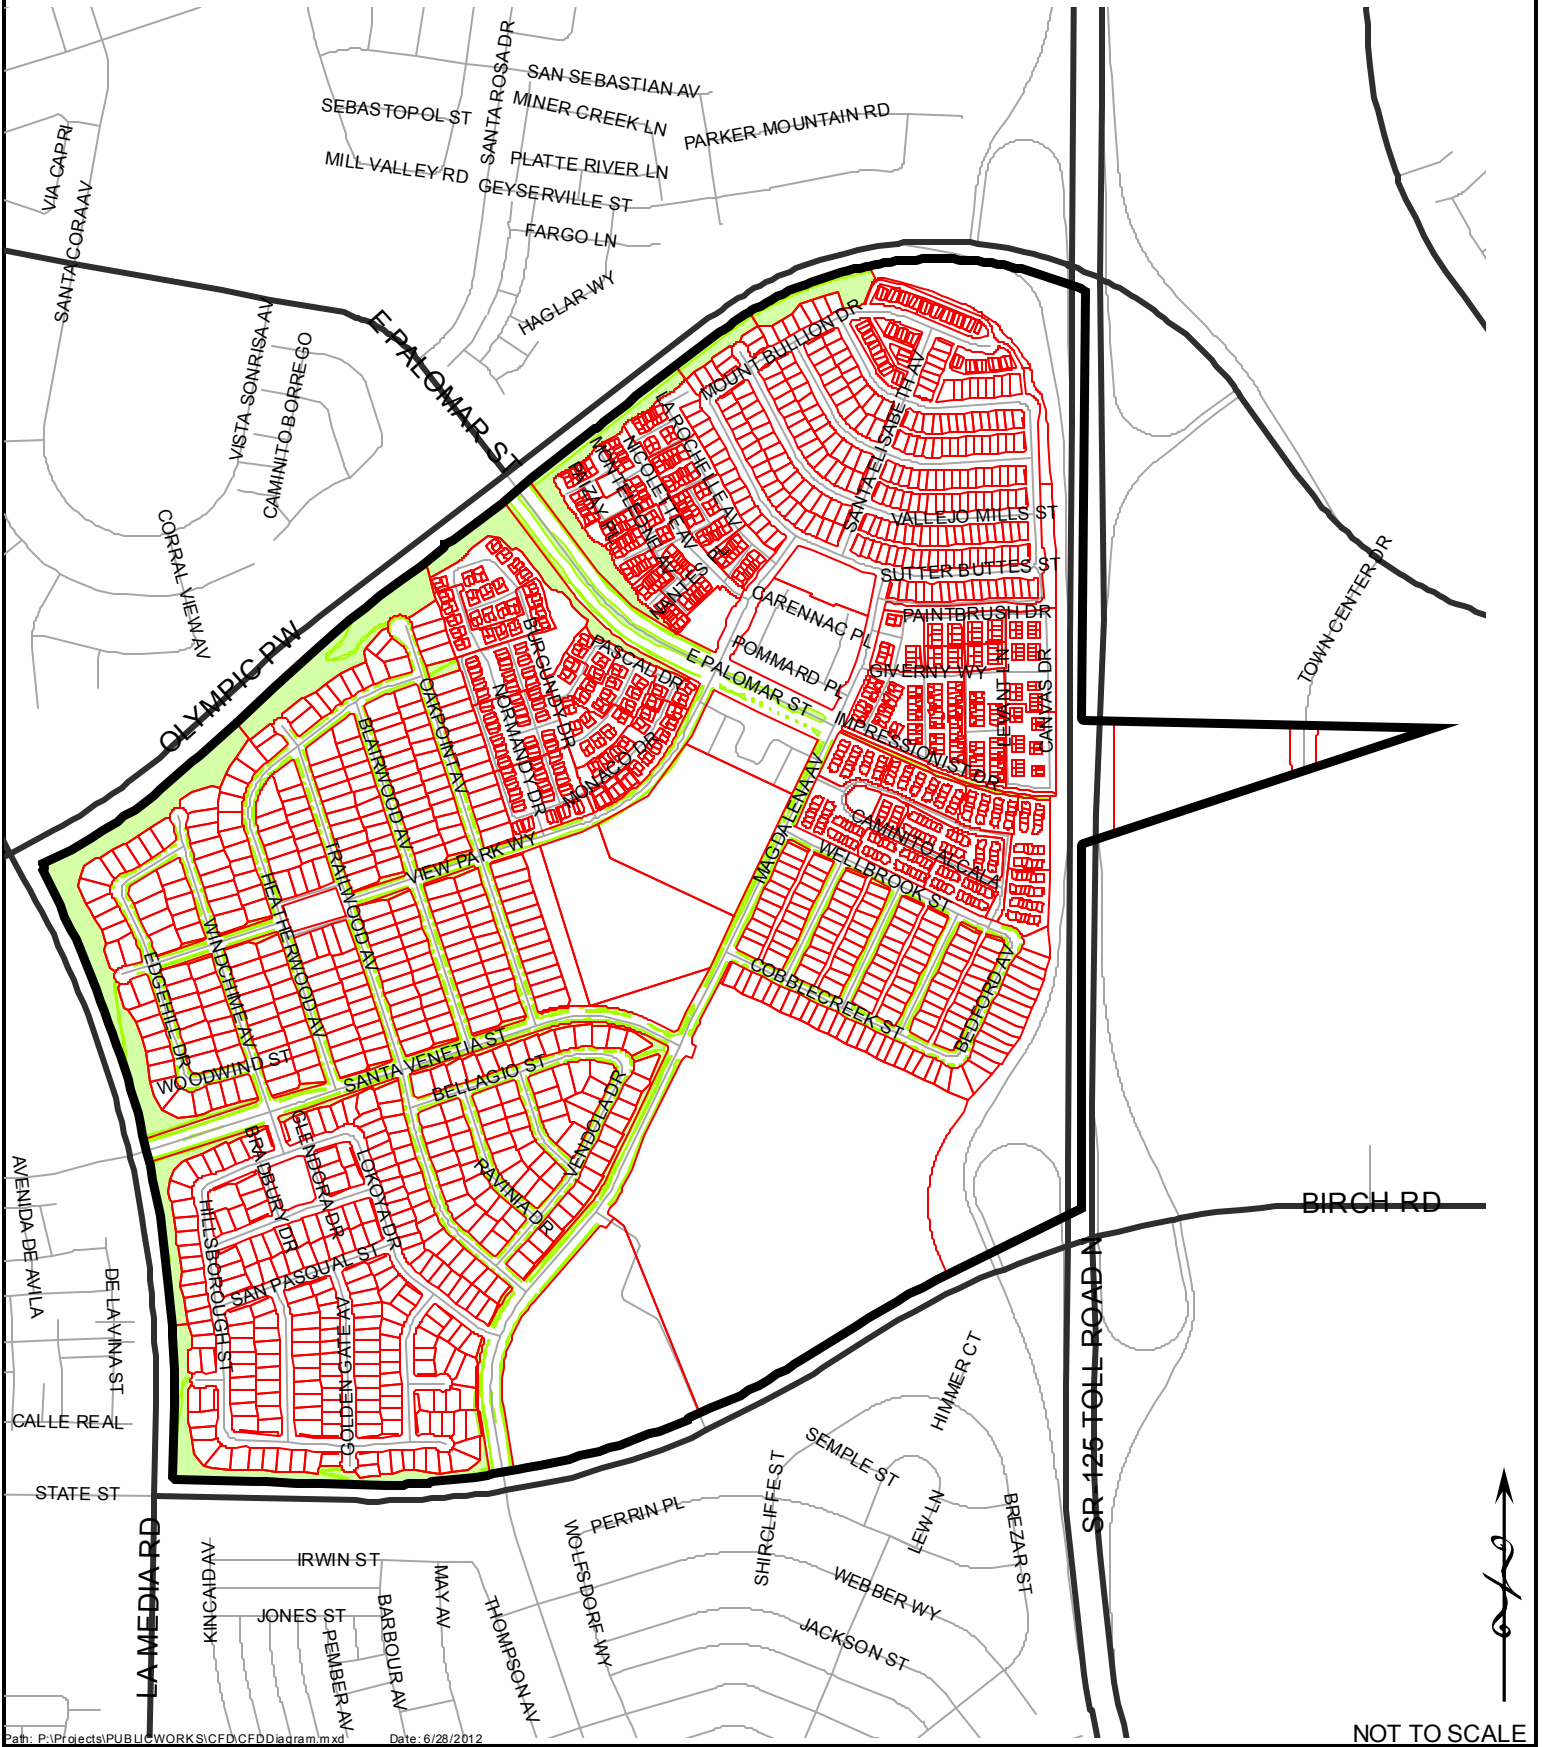

CFD MAINTENANCE DISTRICT NO. CFD07M

City of Chula Vista
County of San Diego
State of California
Boundary Map

CFD MAINTENANCE DISTRICT NO. CFD07M

City of Chula Vista
County of San Diego
State of California
Boundary Map

CFD MAINTENANCE DISTRICT NO. CFD08M

City of Chula Vista County of San Diego State of California Boundary Map

CFD MAINTENANCE DISTRICT NO. CFD09M

City of Chula Vista
County of San Diego
State of California
Boundary Map