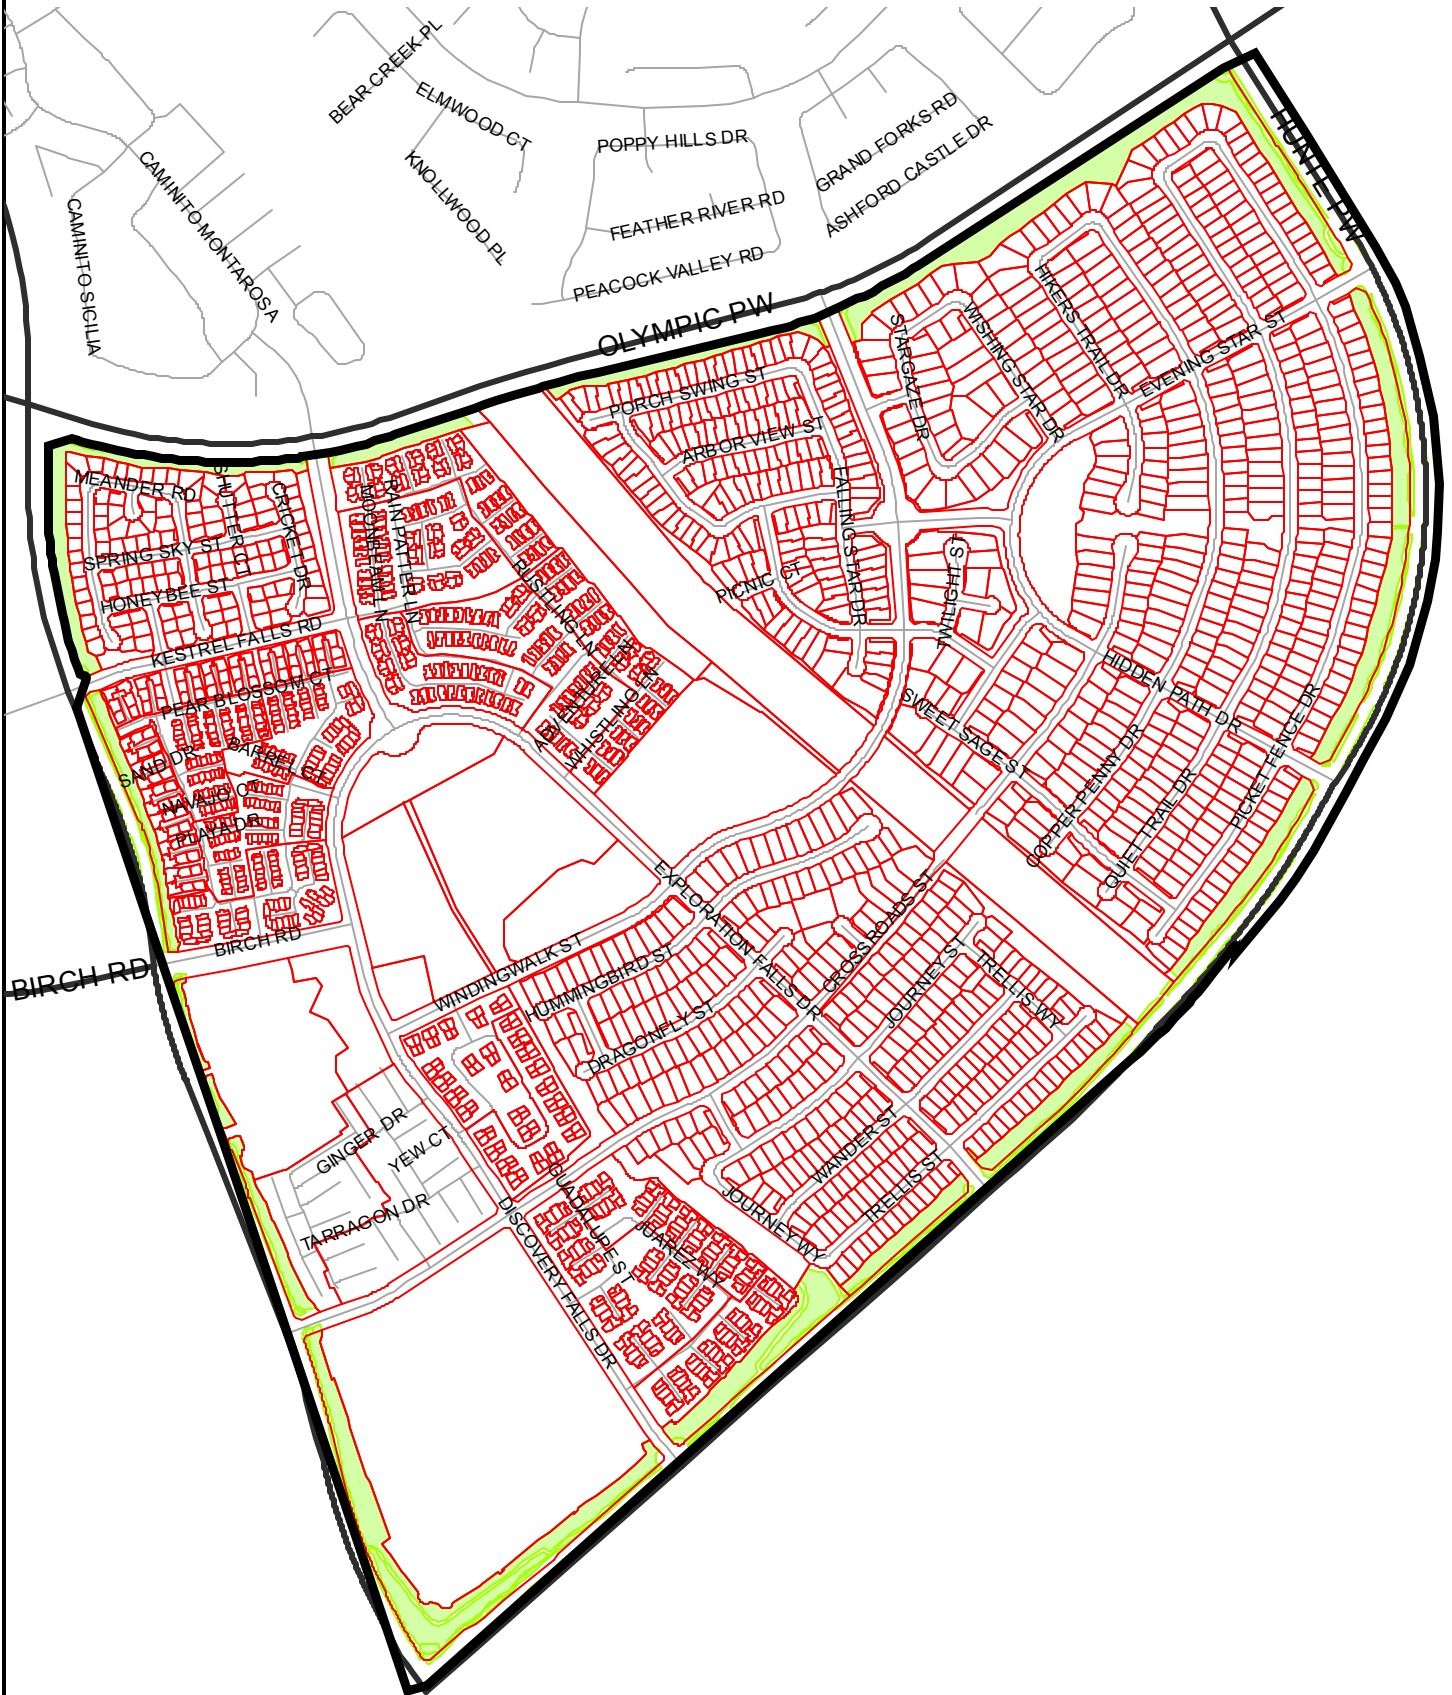

CFD MAINTENANCE DISTRICT NO. CFD97-2

City of Chula Vista
County of San Diego
State of California
Boundary Map

CFD MAINTENANCE DISTRICT NO. CFD97-2

City of Chula Vista County of San Diego State of California Boundary Map

CFD MAINTENANCE DISTRICT NO. CFD97-2

City of Chula Vista
County of San Diego
State of California
Boundary Map

CFD MAINTENANCE DISTRICT NO. CFD98-1

City of Chula Vista County of San Diego State of California Boundary Map