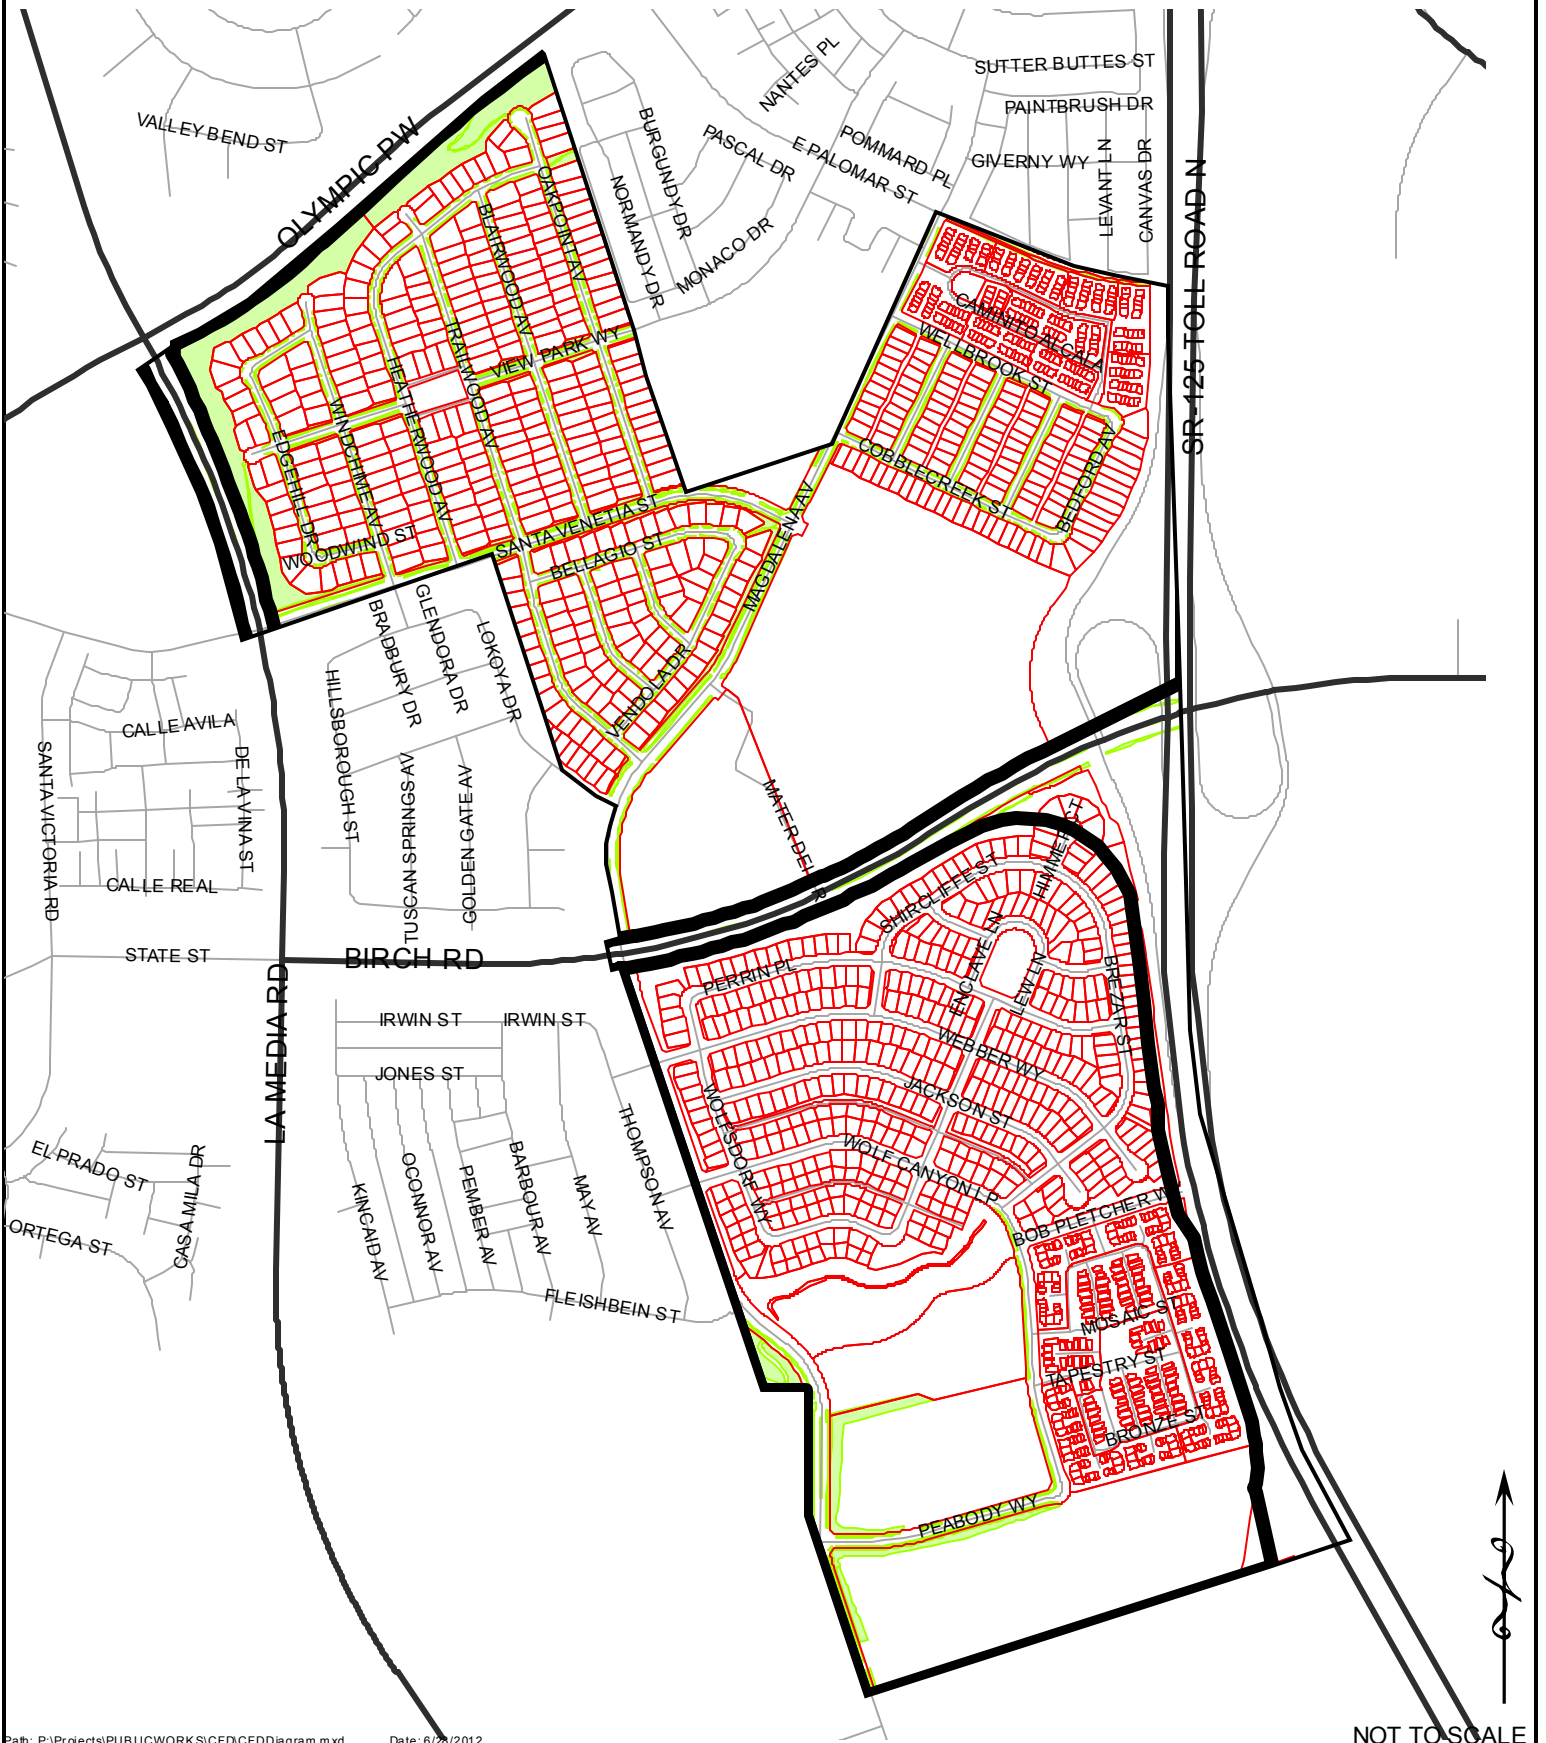

CFD MAINTENANCE DISTRICT NO. CFD97-2

City of Chula Vista
County of San Diego
State of California
Boundary Map

CFD MAINTENANCE DISTRICT NO. CFD97-2

City of Chula Vista
County of San Diego
State of California
Boundary Map

CFD MAINTENANCE DISTRICT NO. CFD97-2

City of Chula Vista
County of San Diego
State of California
Boundary Map

CFD MAINTENANCE DISTRICT NO. CFD98-1

City of Chula Vista County of San Diego State of California Boundary Map

CFD MAINTENANCE DISTRICT NO. CFD98-2

City of Chula Vista
County of San Diego
State of California
Boundary Map

CFD MAINTENANCE DISTRICT NO. CFD98-3

City of Chula Vista County of San Diego State of California Boundary Map