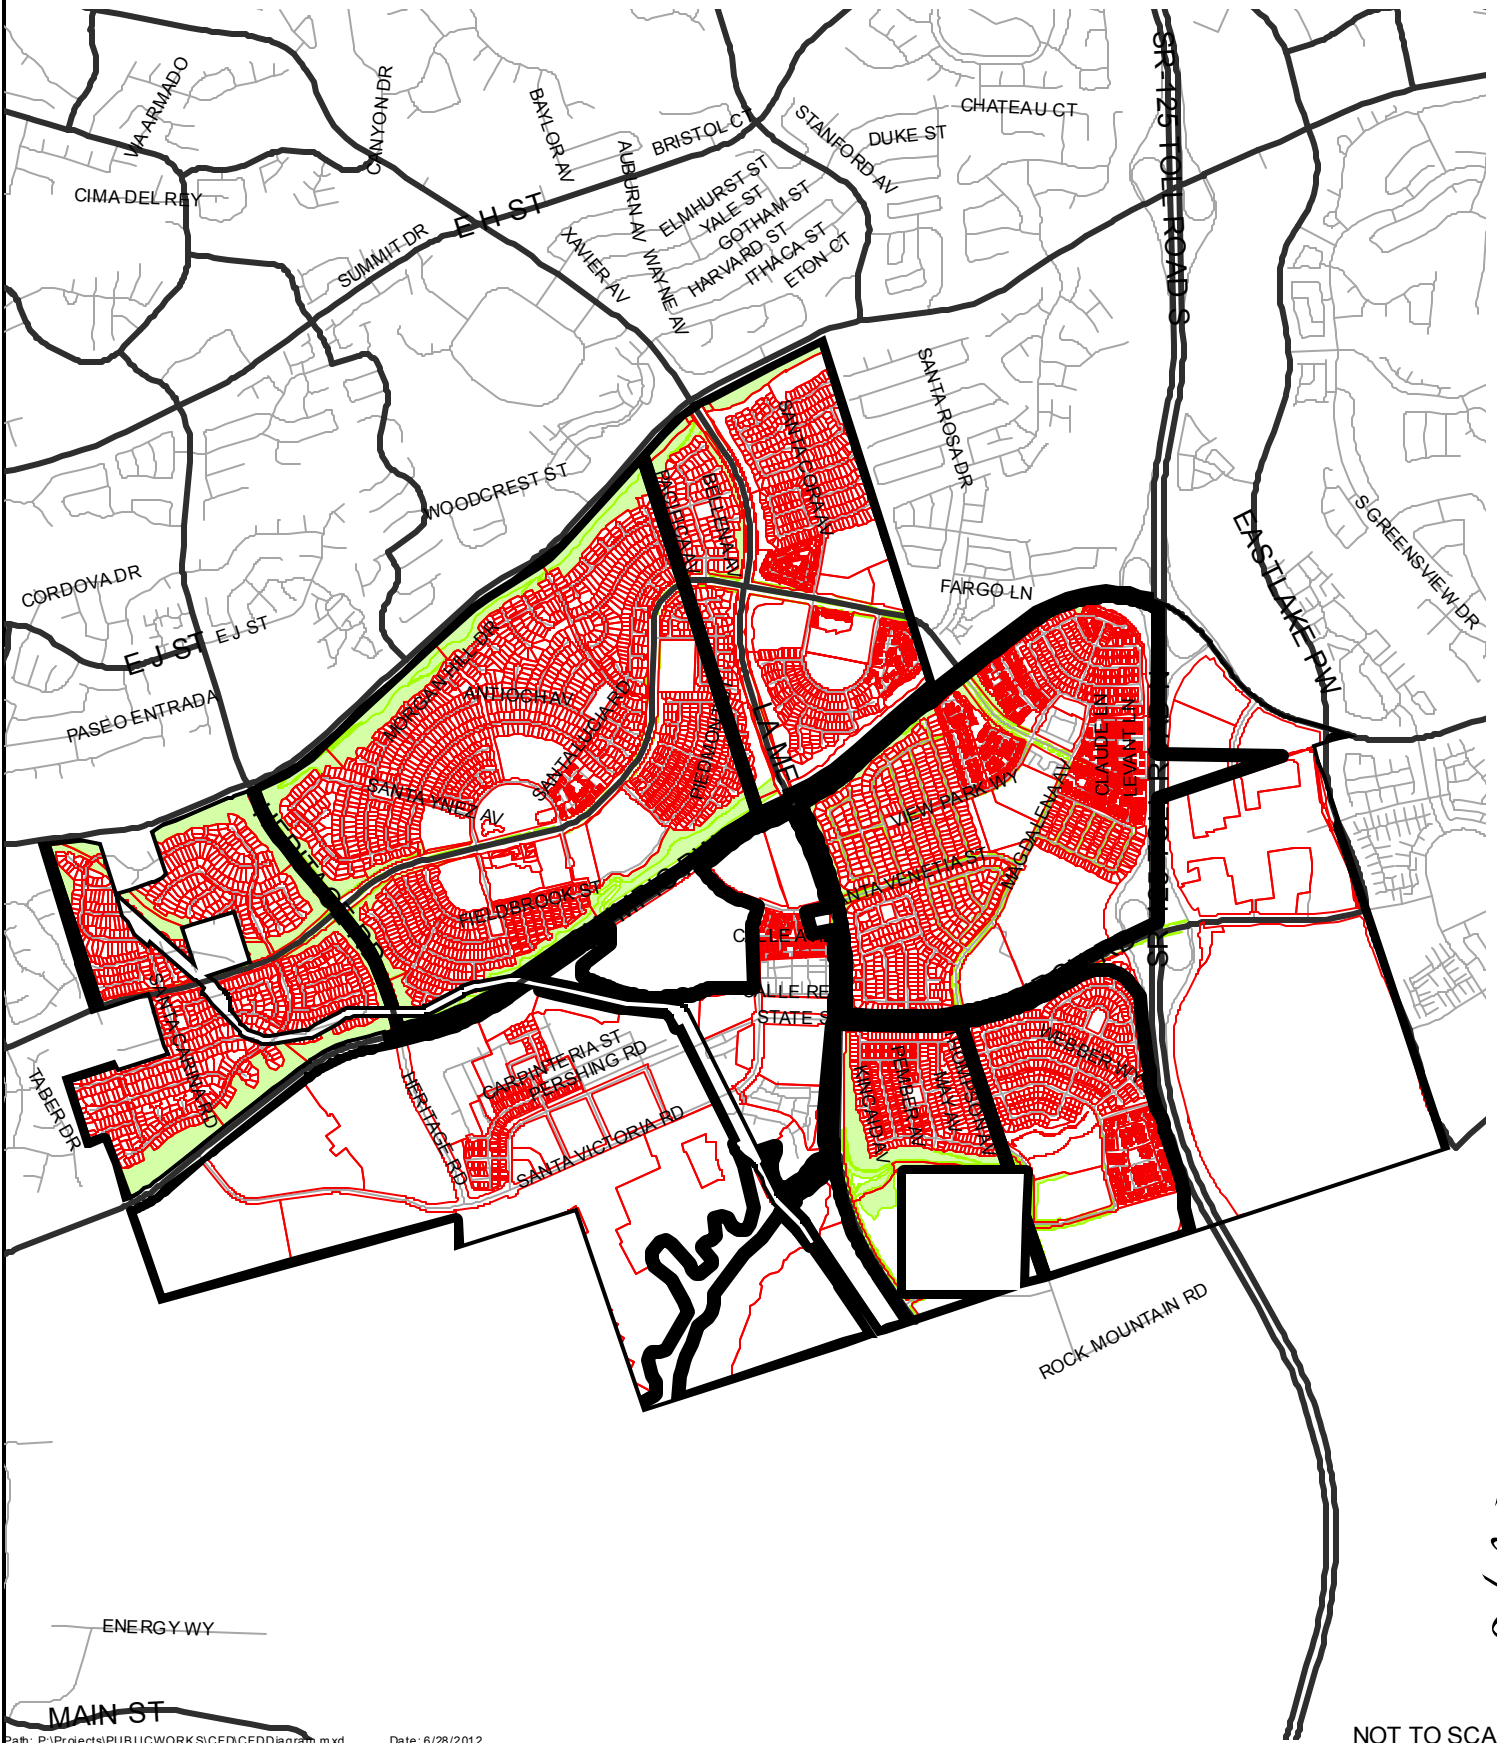

CFD MAINTENANCE DISTRICT NO. CFD13M

City of Chula Vista
County of San Diego
State of California
Boundary Map

CFD MAINTENANCE DISTRICT NO. CFD13M

**City of Chula Vista
County of San Diego
State of California
Boundary Map**

CFD MAINTENANCE DISTRICT NO. CFD97-1

City of Chula Vista County of San Diego State of California Boundary Map

CFD MAINTENANCE DISTRICT NO. CFD97-1

City of Chula Vista
County of San Diego
State of California
Boundary Map

CFD MAINTENANCE DISTRICT NO. CFD97-2

City of Chula Vista
County of San Diego
State of California
Boundary Map

CFD MAINTENANCE DISTRICT NO. CFD97-2

City of Chula Vista
County of San Diego
State of California
Boundary Map