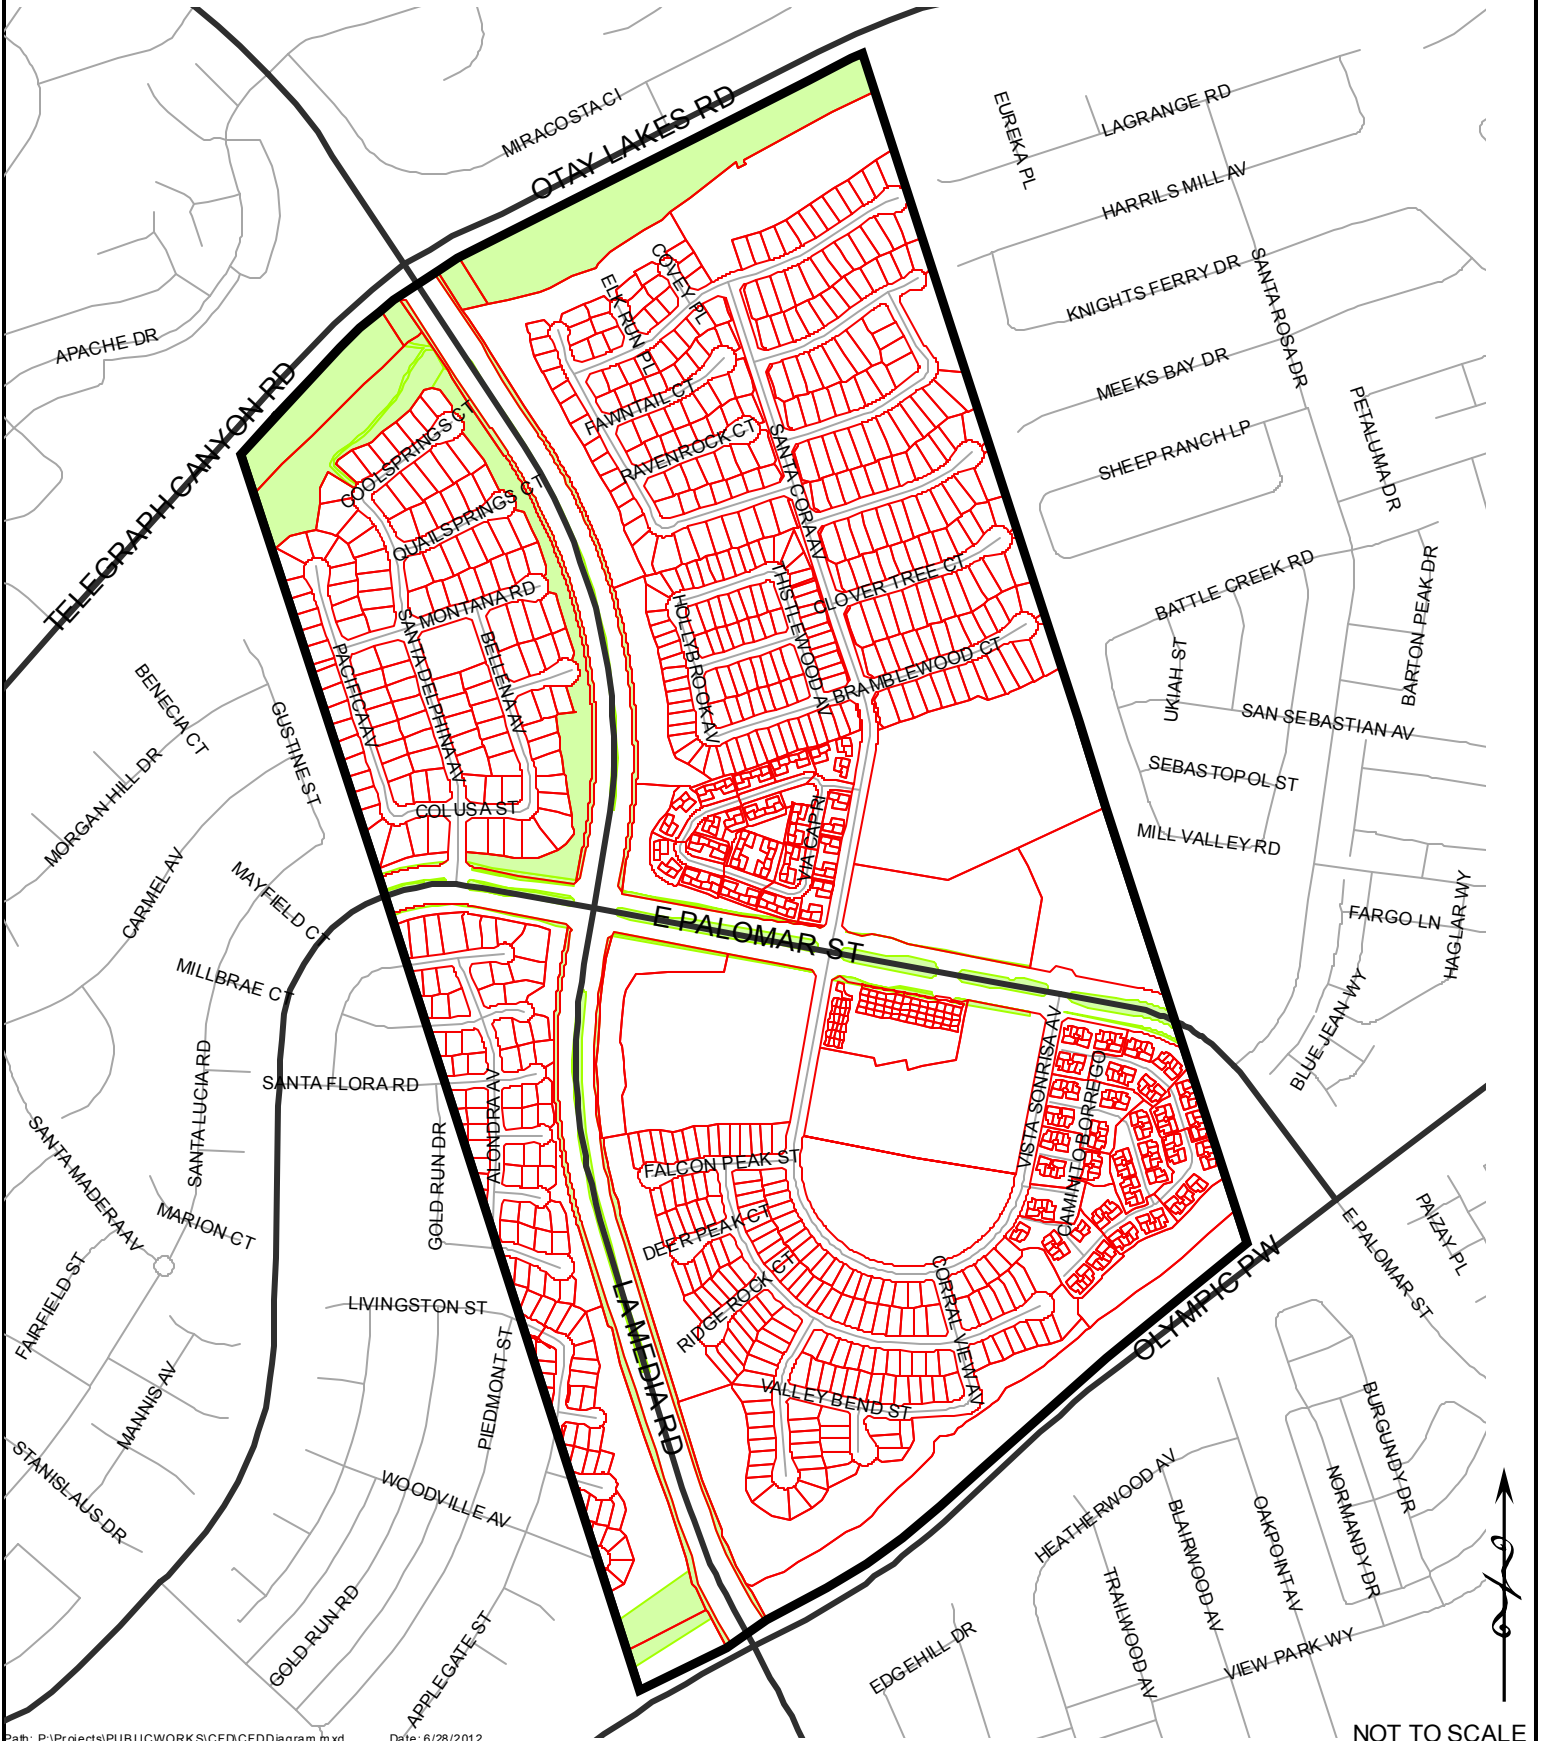

CFD MAINTENANCE DISTRICT NO. CFD12M
City of Chula Vista
County of San Diego
State of California
Boundary Map

CFD MAINTENANCE DISTRICT NO. CFD12M

City of Chula Vista
County of San Diego
State of California
Boundary Map

CFD MAINTENANCE DISTRICT NO. CFD13M

City of Chula Vista
County of San Diego
State of California
Boundary Map

CFD MAINTENANCE DISTRICT NO. CFD13M

**City of Chula Vista
County of San Diego
State of California
Boundary Map**

CFD MAINTENANCE DISTRICT NO. CFD97-1

City of Chula Vista County of San Diego State of California Boundary Map

CFD MAINTENANCE DISTRICT NO. CFD97-1

City of Chula Vista
County of San Diego
State of California
Boundary Map