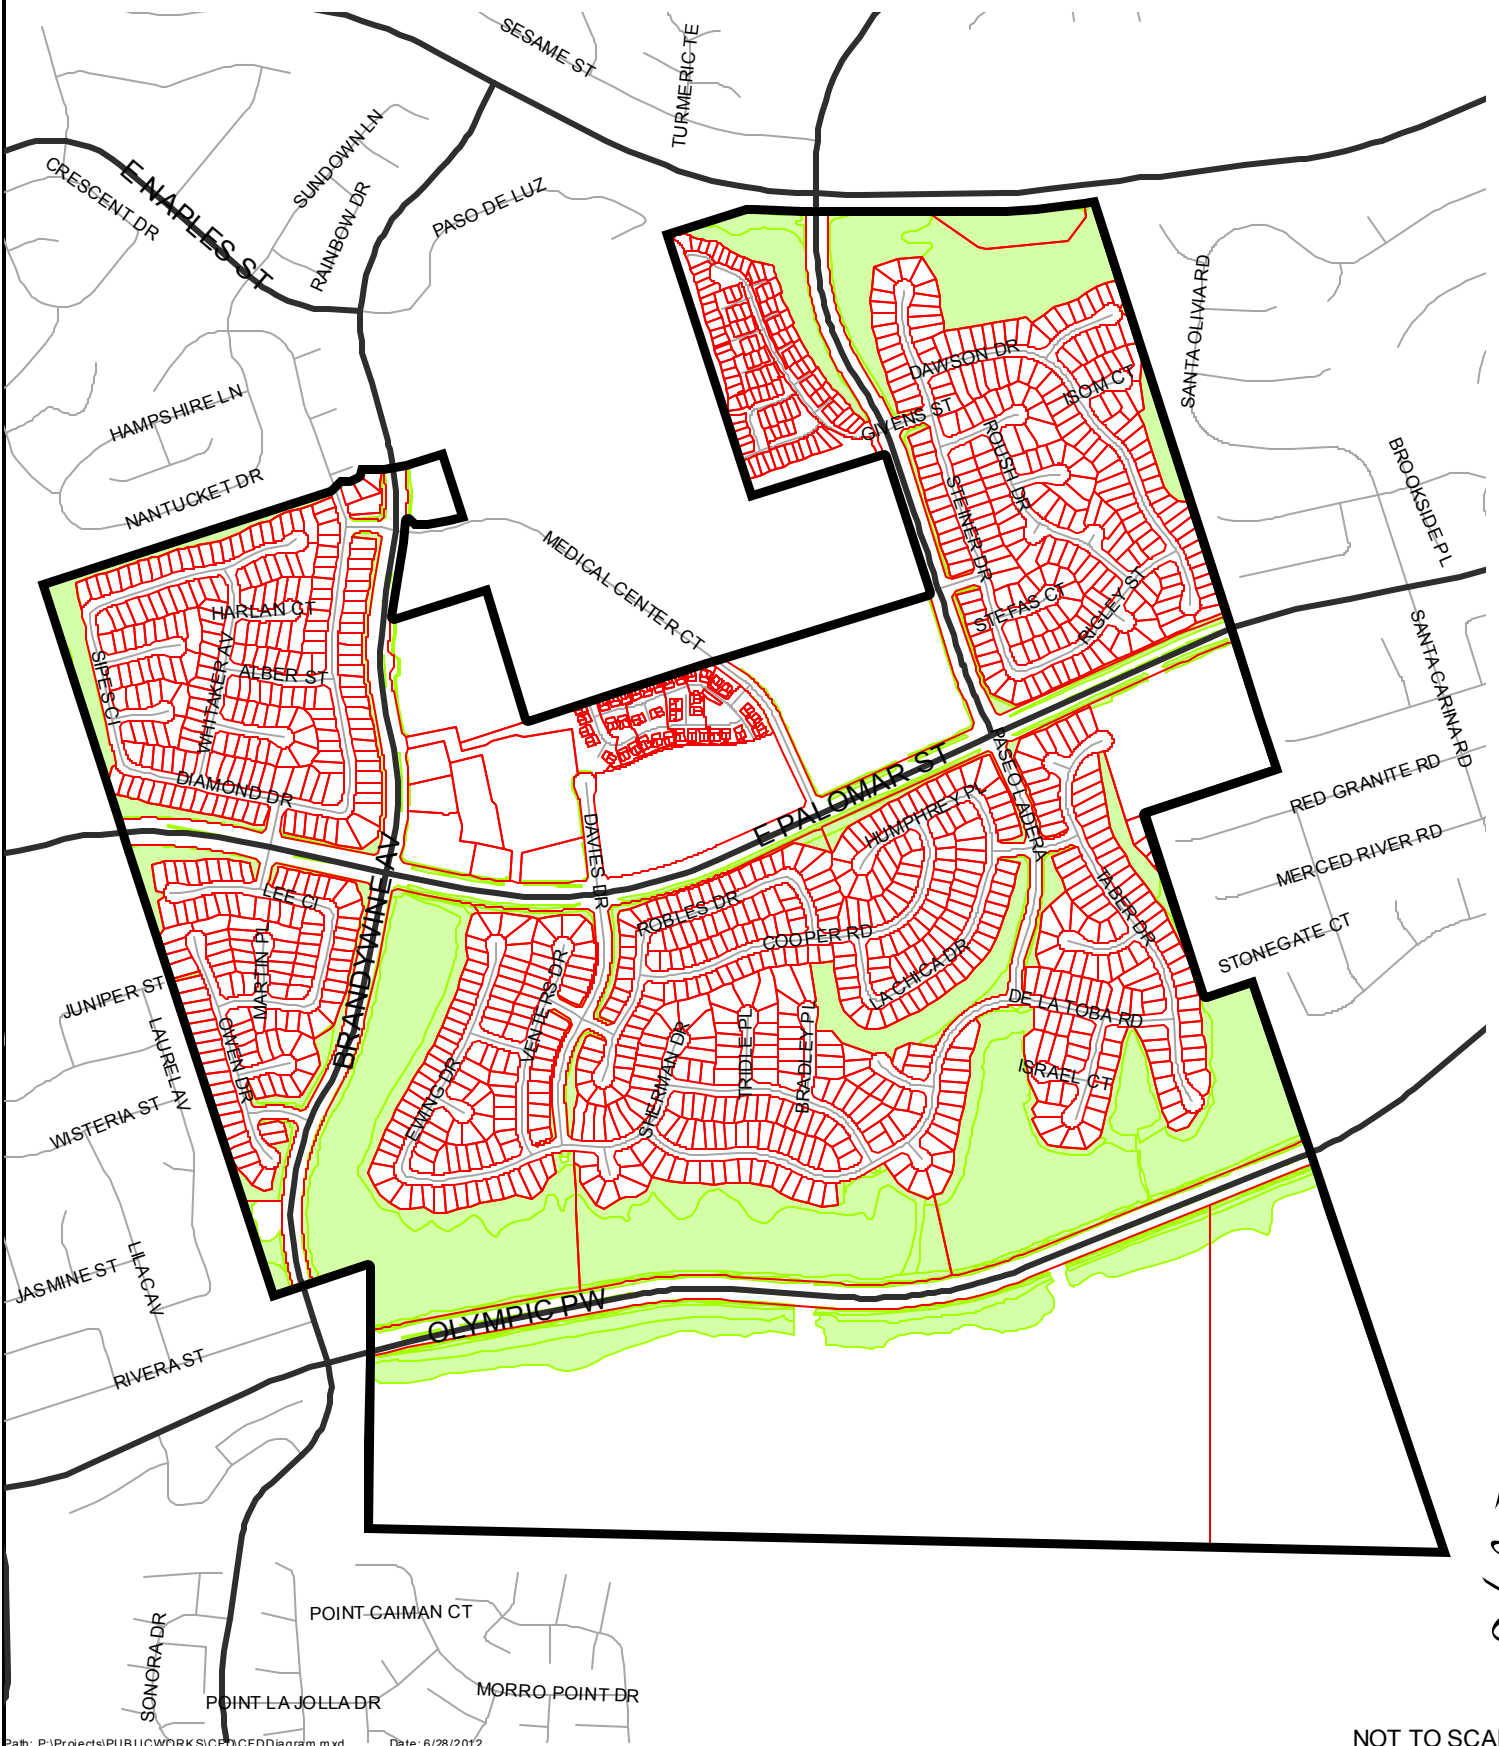

CFD MAINTENANCE DISTRICT NO. CFD97-2

City of Chula Vista
County of San Diego
State of California
Boundary Map

CFD MAINTENANCE DISTRICT NO. CFD97-2

City of Chula Vista
County of San Diego
State of California
Boundary Map

CFD MAINTENANCE DISTRICT NO. CFD97-2

City of Chula Vista
County of San Diego
State of California
Boundary Map

CFD MAINTENANCE DISTRICT NO. CFD98-1

City of Chula Vista County of San Diego State of California Boundary Map

CFD MAINTENANCE DISTRICT NO. CFD98-2

City of Chula Vista
County of San Diego
State of California
Boundary Map

CFD MAINTENANCE DISTRICT NO. CFD98-3

City of Chula Vista County of San Diego State of California Boundary Map