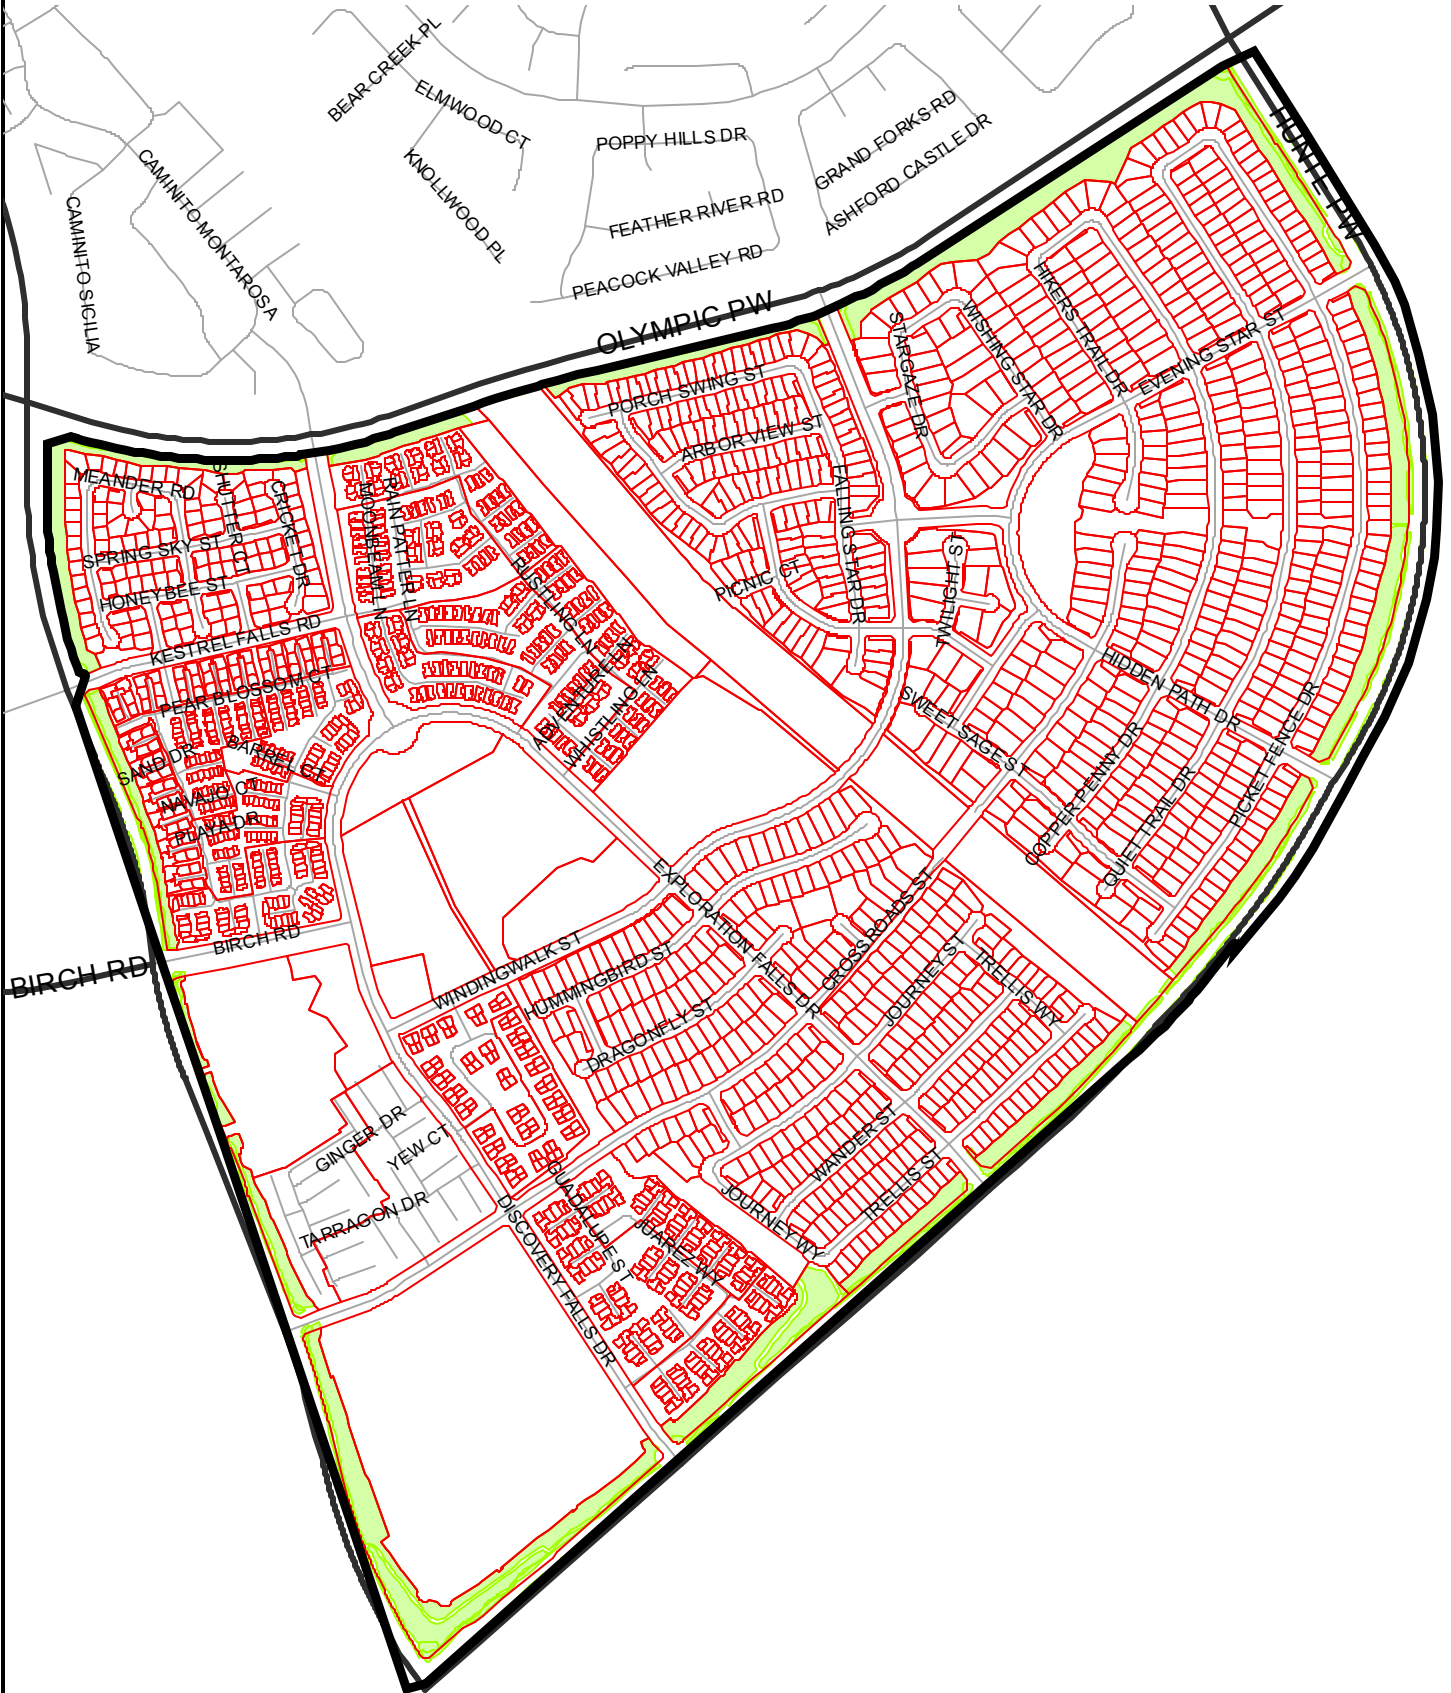

CFD MAINTENANCE DISTRICT NO. CFD07M

City of Chula Vista
County of San Diego
State of California
Boundary Map

CFD MAINTENANCE DISTRICT NO. CFD07M

City of Chula Vista
County of San Diego
State of California
Boundary Map

CFD MAINTENANCE DISTRICT NO. CFD08M

City of Chula Vista County of San Diego State of California Boundary Map

CFD MAINTENANCE DISTRICT NO. CFD09M

City of Chula Vista
County of San Diego
State of California
Boundary Map

CFD MAINTENANCE DISTRICT NO. CFD11M

City of Chula Vista
County of San Diego
State of California
Boundary Map

CFD MAINTENANCE DISTRICT NO. CFD12M

City of Chula Vista
County of San Diego
State of California
Boundary Map