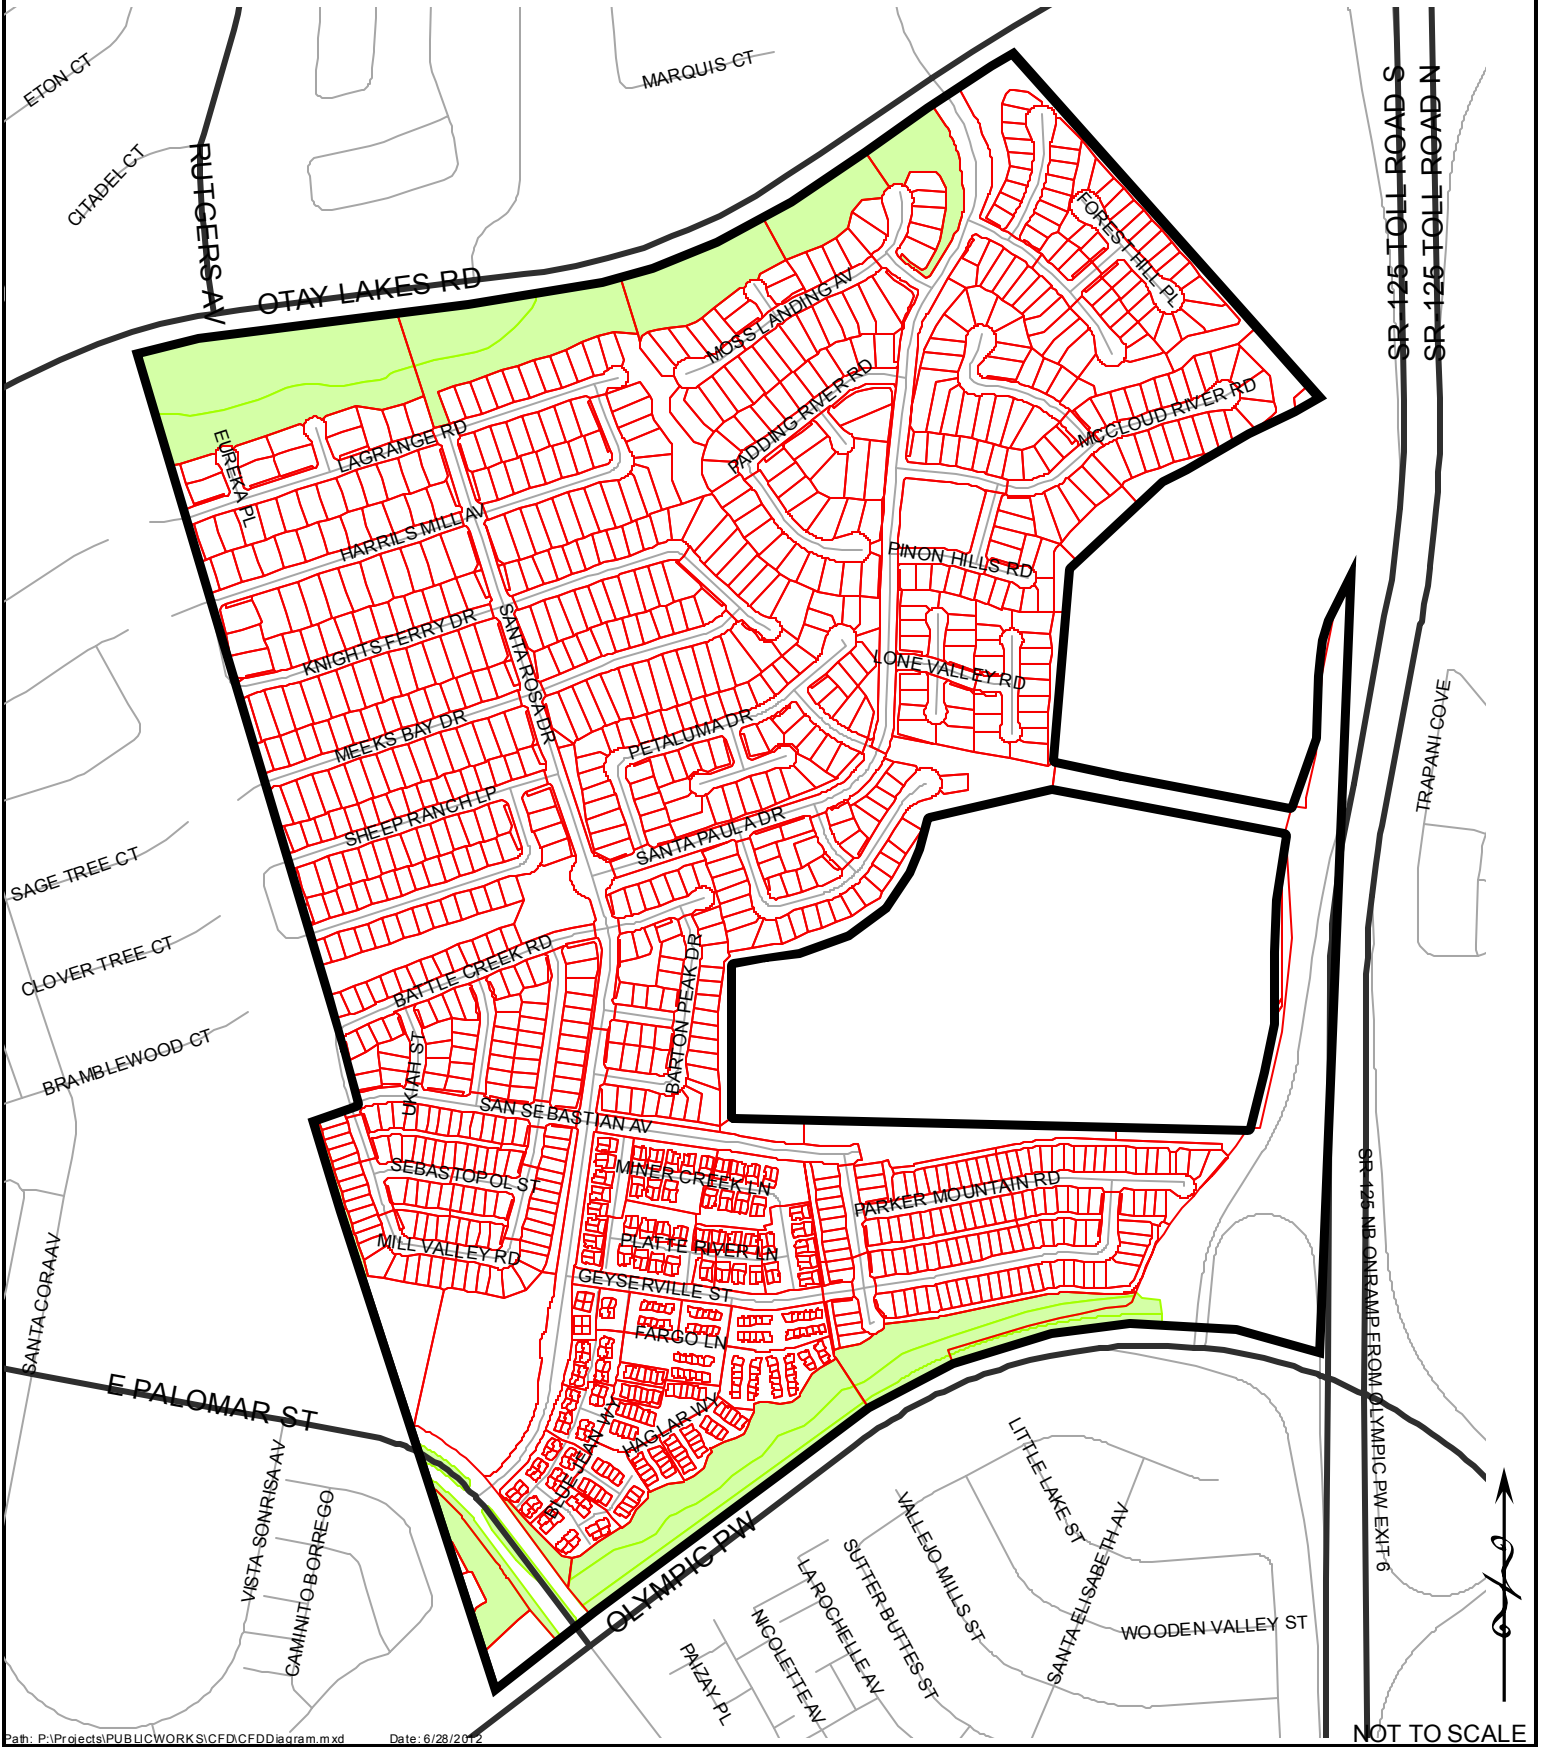

CFD MAINTENANCE DISTRICT NO. CFD97-1

City of Chula Vista County of San Diego State of California Boundary Map

CFD MAINTENANCE DISTRICT NO. CFD97-1

City of Chula Vista
County of San Diego
State of California
Boundary Map

CFD MAINTENANCE DISTRICT NO. CFD97-2

City of Chula Vista
County of San Diego
State of California
Boundary Map

CFD MAINTENANCE DISTRICT NO. CFD97-2

City of Chula Vista
County of San Diego
State of California
Boundary Map