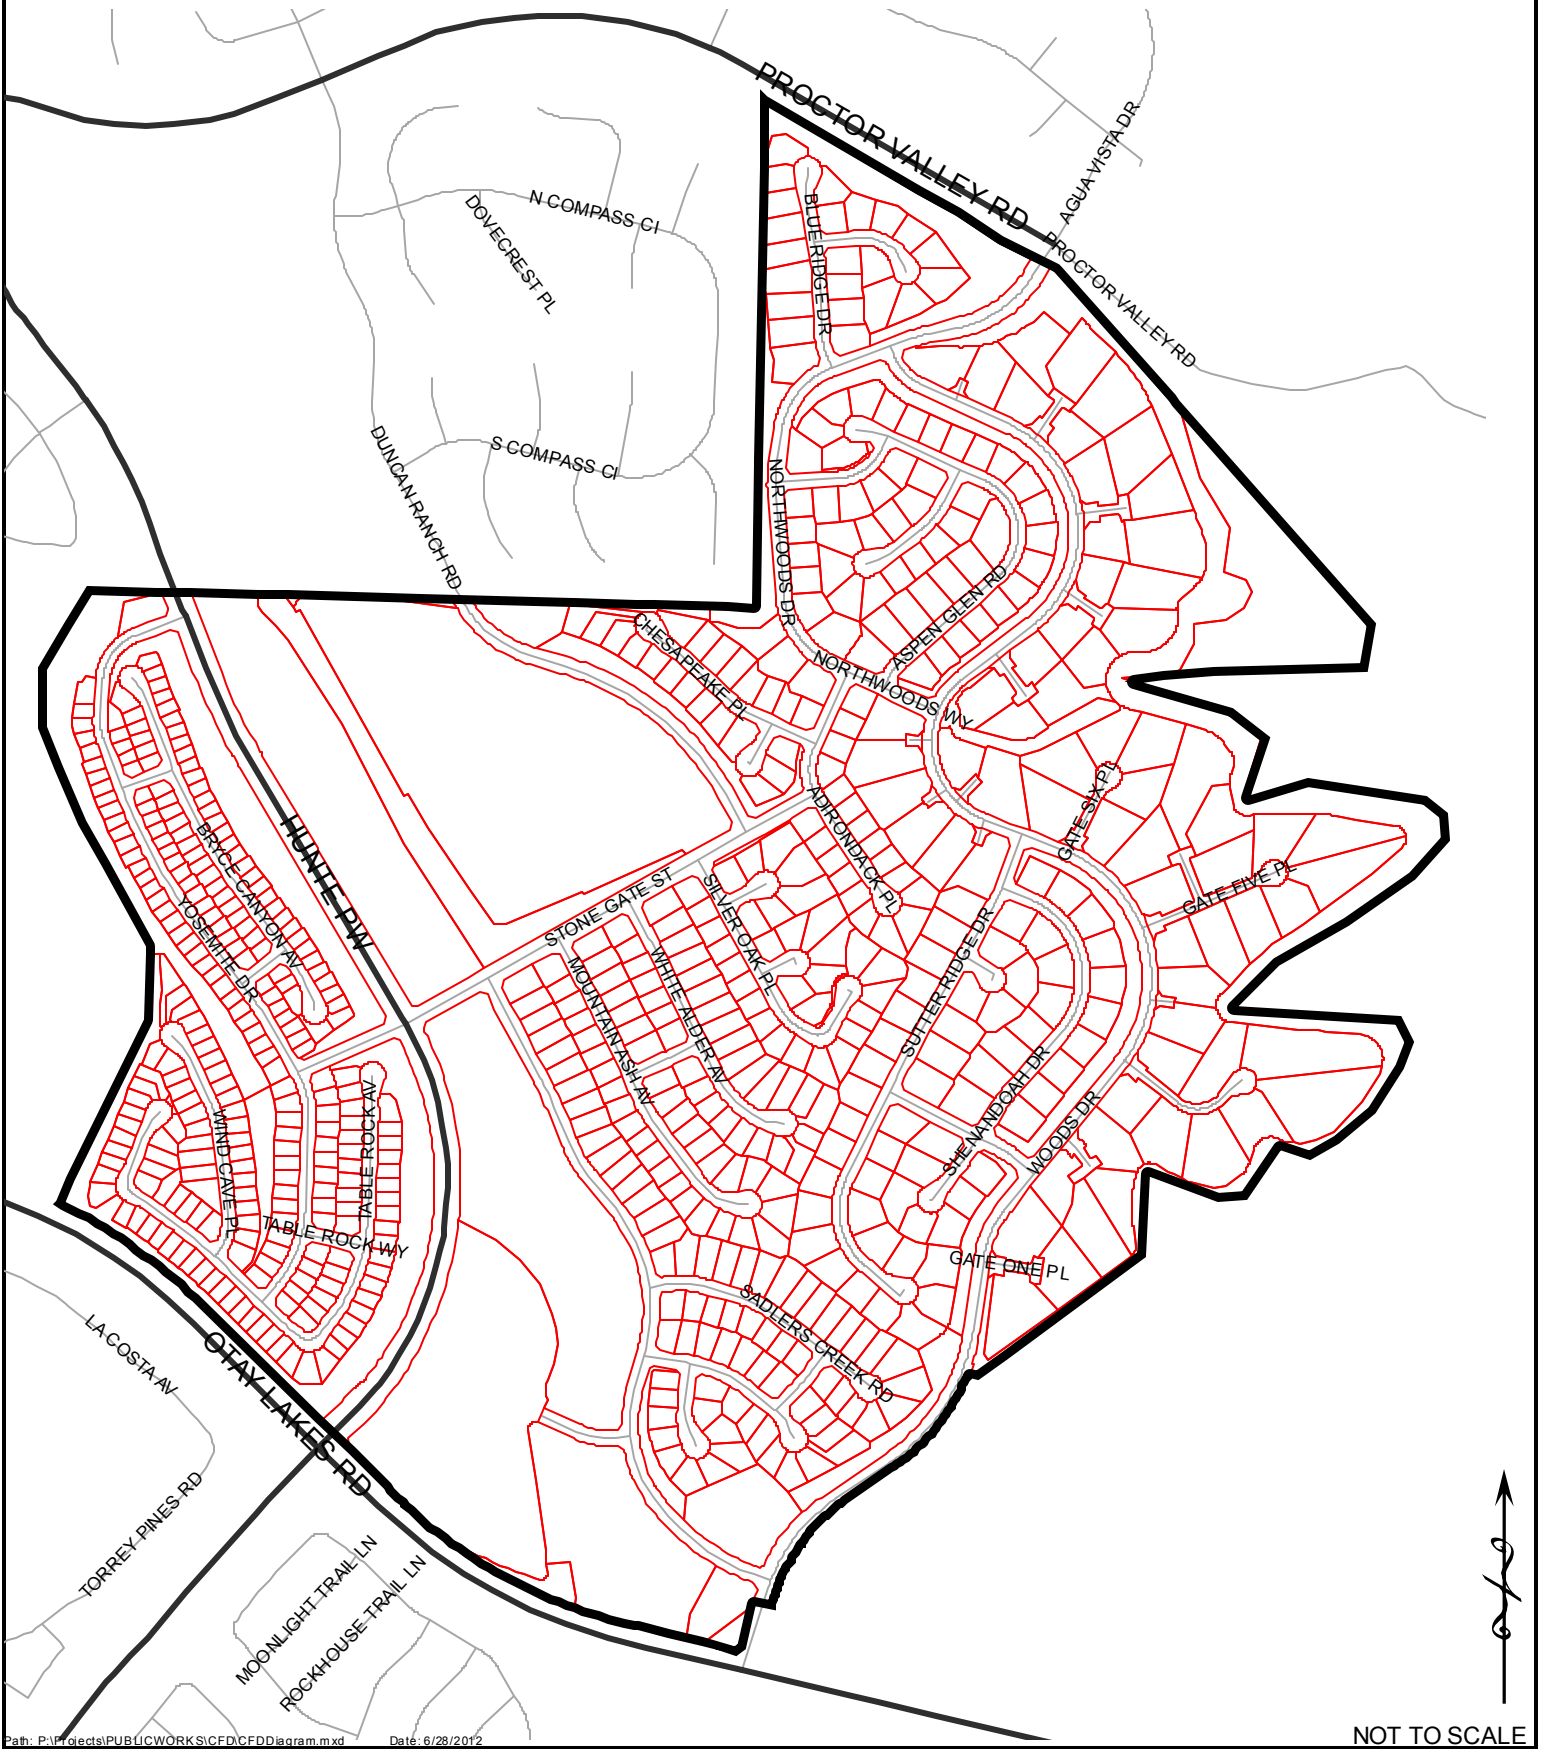

CFD MAINTENANCE DISTRICT NO. CFD07M

City of Chula Vista
County of San Diego
State of California
Boundary Map

CFD MAINTENANCE DISTRICT NO. CFD07M

City of Chula Vista
County of San Diego
State of California
Boundary Map

CFD MAINTENANCE DISTRICT NO. CFD08M

City of Chula Vista County of San Diego State of California Boundary Map

CFD MAINTENANCE DISTRICT NO. CFD09M

City of Chula Vista
County of San Diego
State of California
Boundary Map