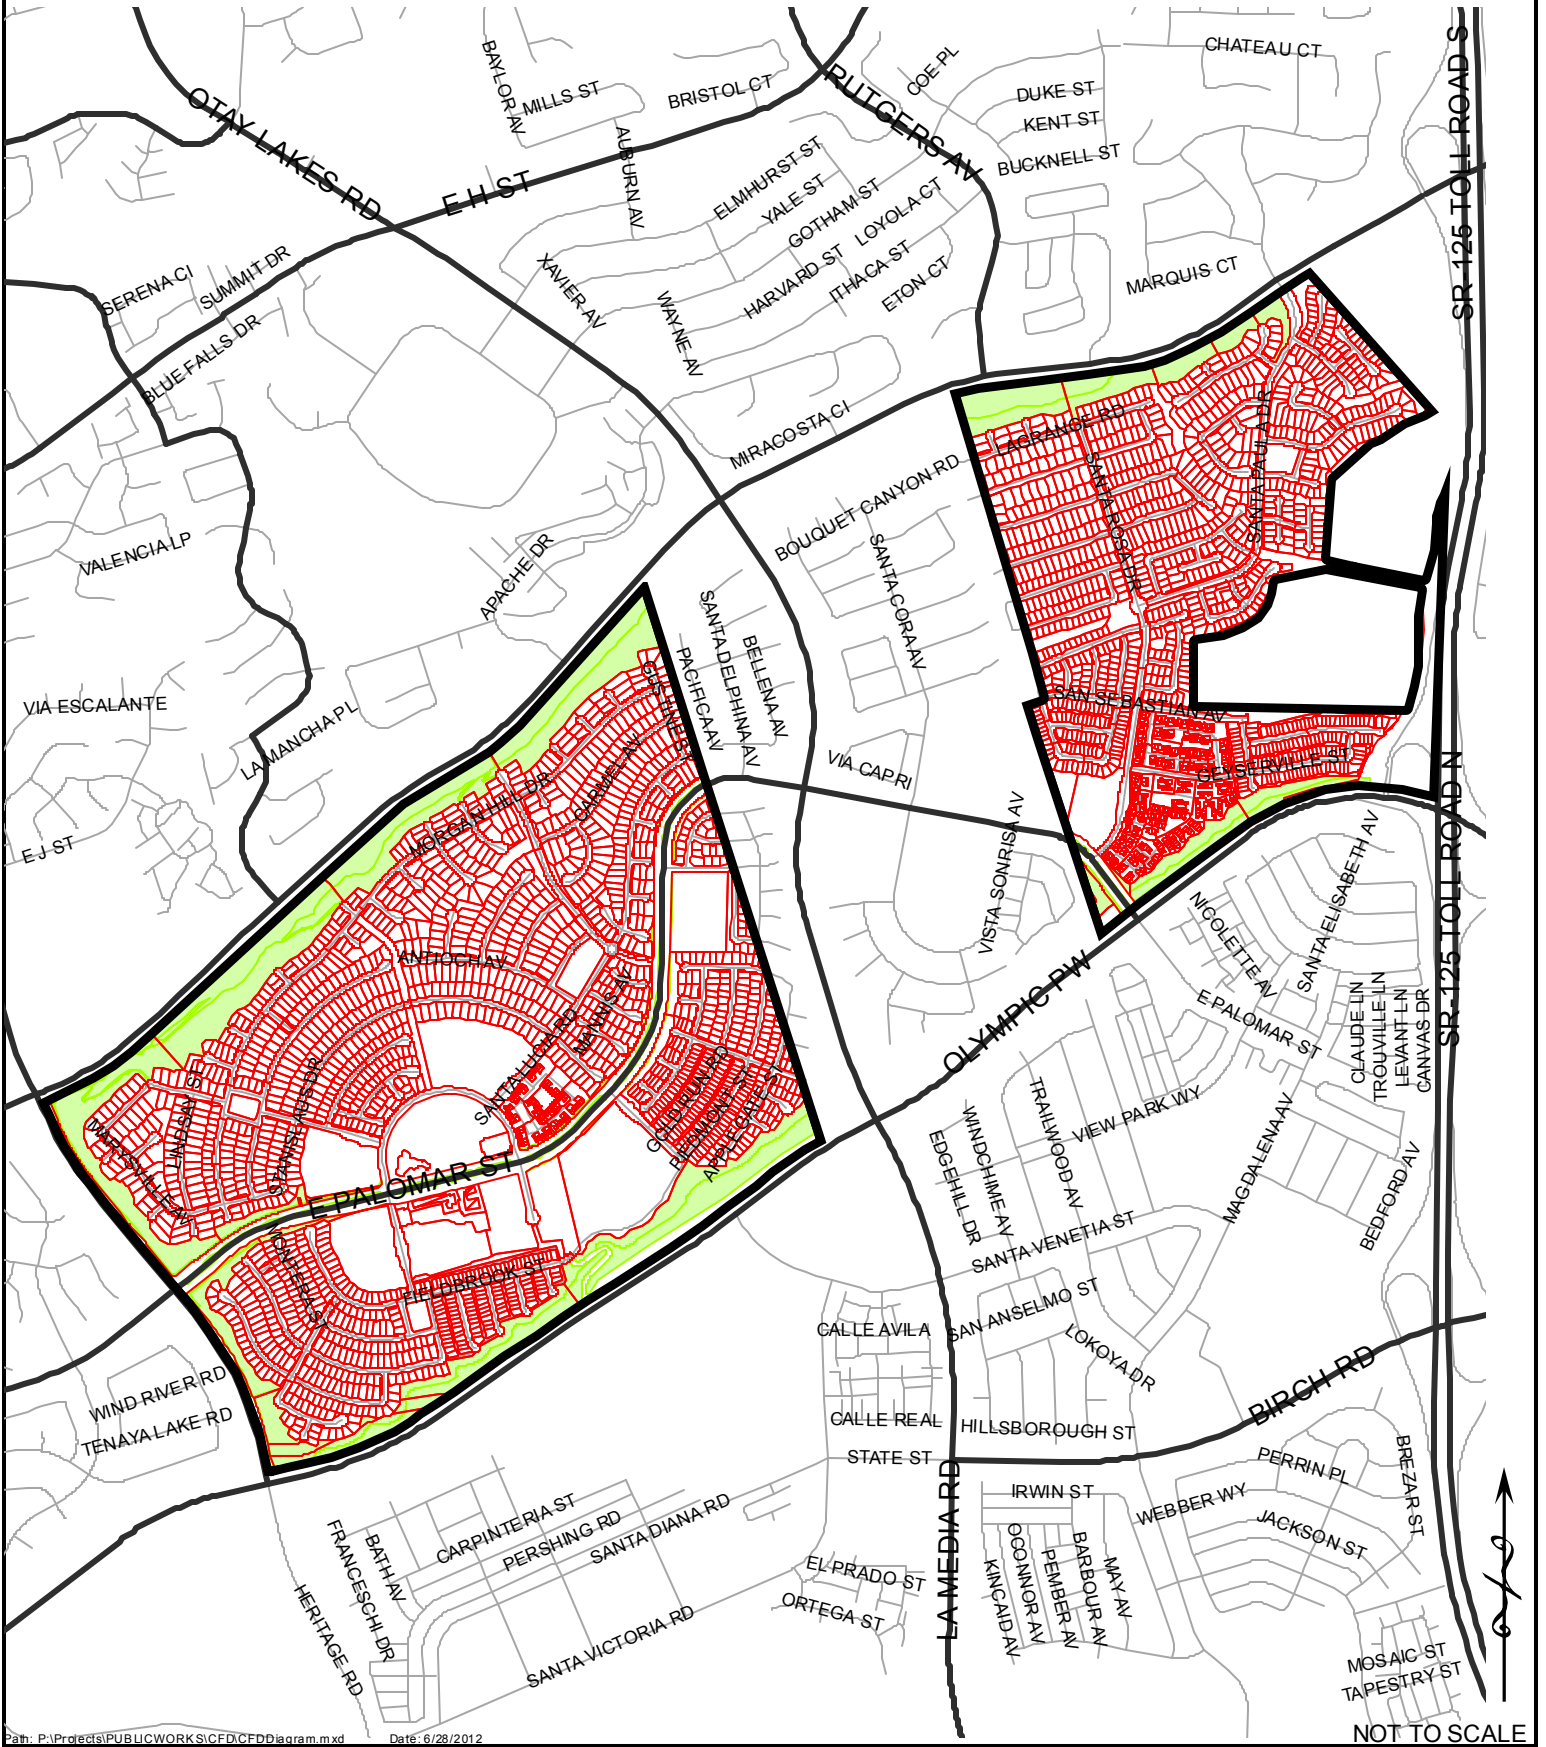

CFD MAINTENANCE DISTRICT NO. CFD12M
City of Chula Vista
County of San Diego
State of California
Boundary Map

CFD MAINTENANCE DISTRICT NO. CFD12M

City of Chula Vista
County of San Diego
State of California
Boundary Map

CFD MAINTENANCE DISTRICT NO. CFD13M

City of Chula Vista
County of San Diego
State of California
Boundary Map

CFD MAINTENANCE DISTRICT NO. CFD13M

**City of Chula Vista
County of San Diego
State of California
Boundary Map**

CFD MAINTENANCE DISTRICT NO. CFD97-1

City of Chula Vista County of San Diego State of California Boundary Map

CFD MAINTENANCE DISTRICT NO. CFD97-1

City of Chula Vista
County of San Diego
State of California
Boundary Map