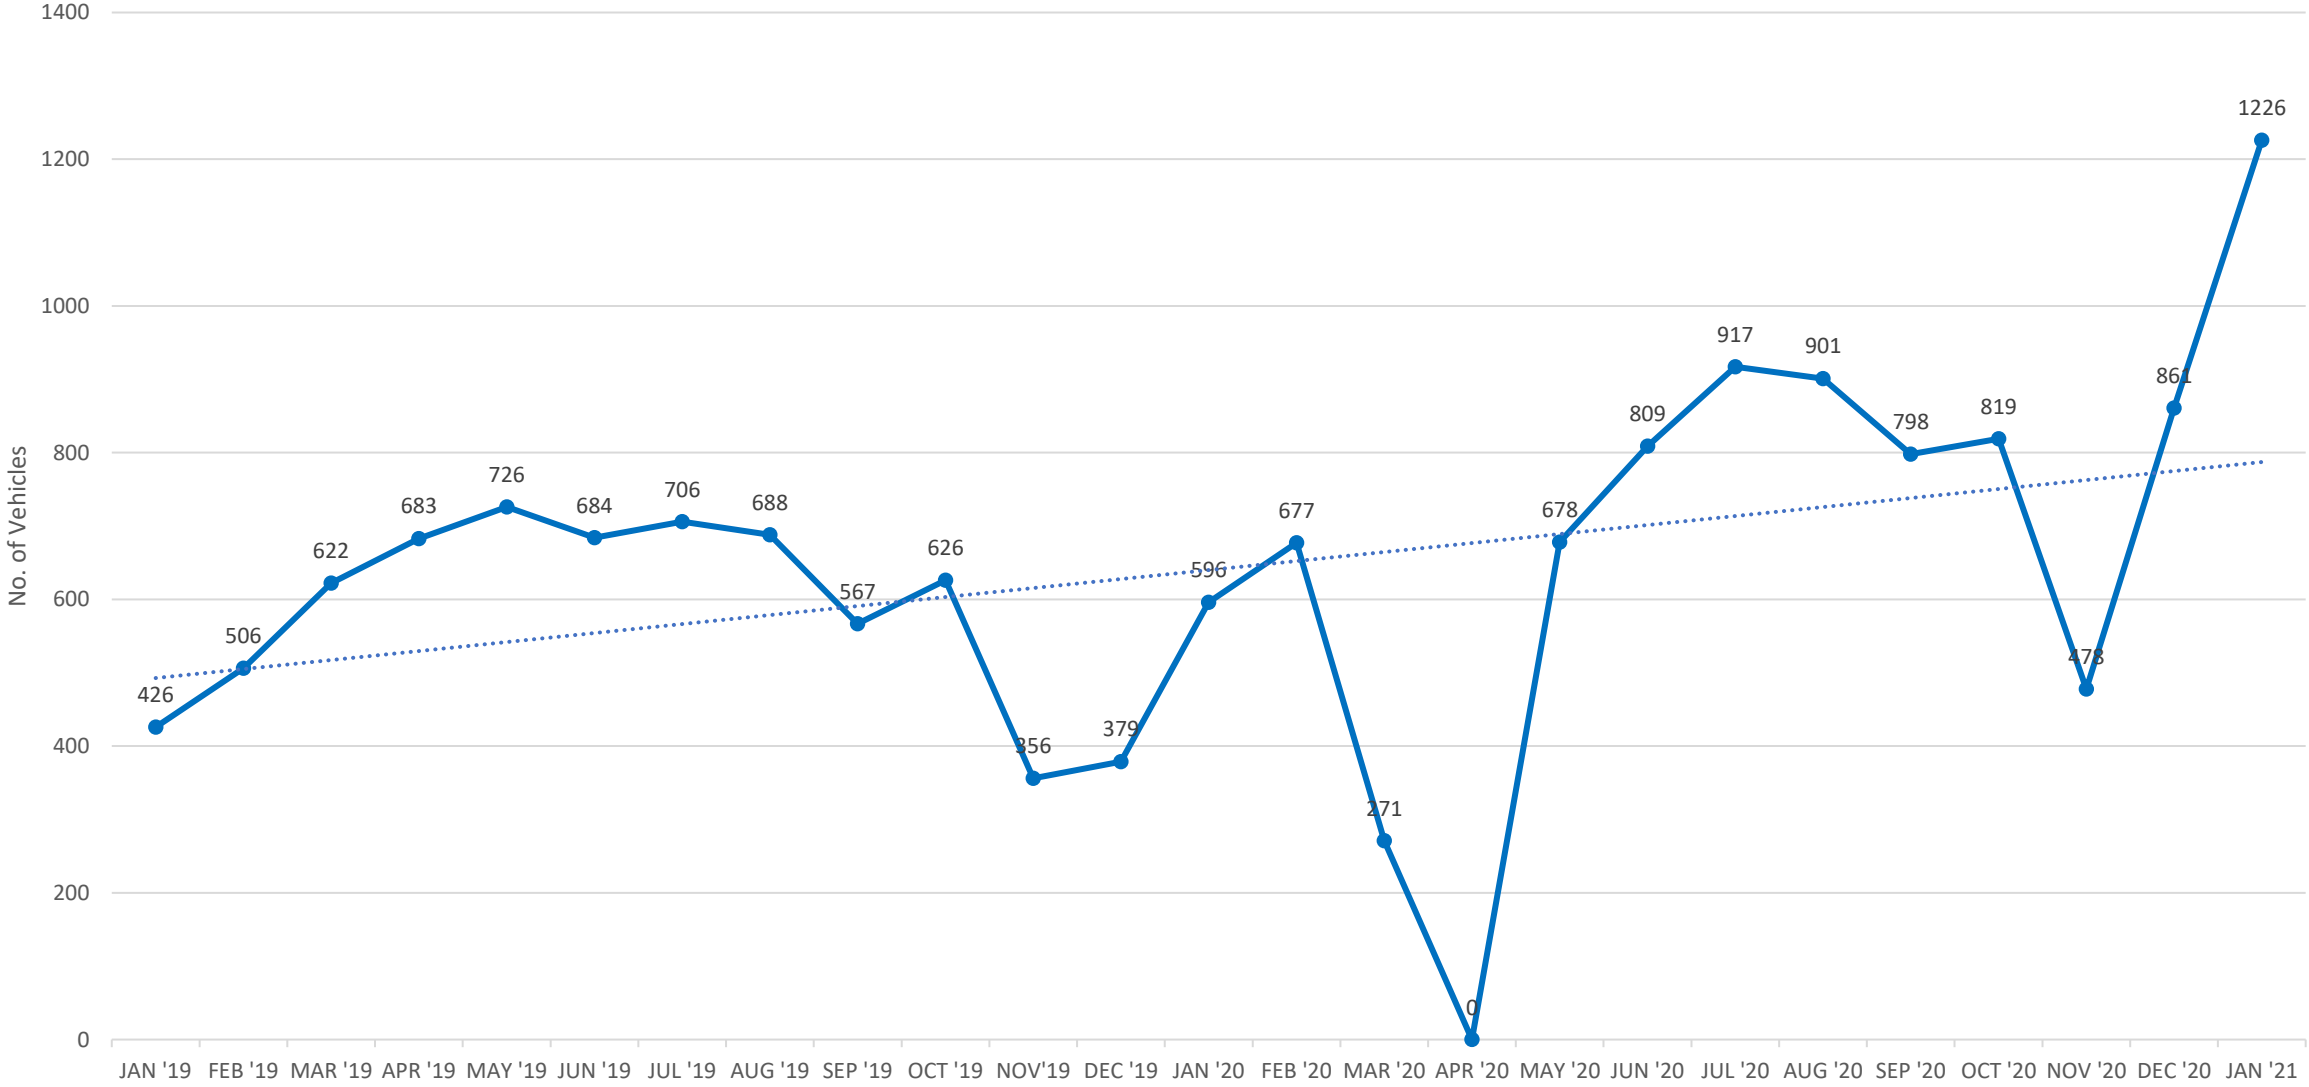

### Participation Rates at Chula Vista's Household Hazardous Waste Facility from January 2019 to January 2021

\*Facility was closed March 18, 2020 through May 6, 2020 due to COVID-19