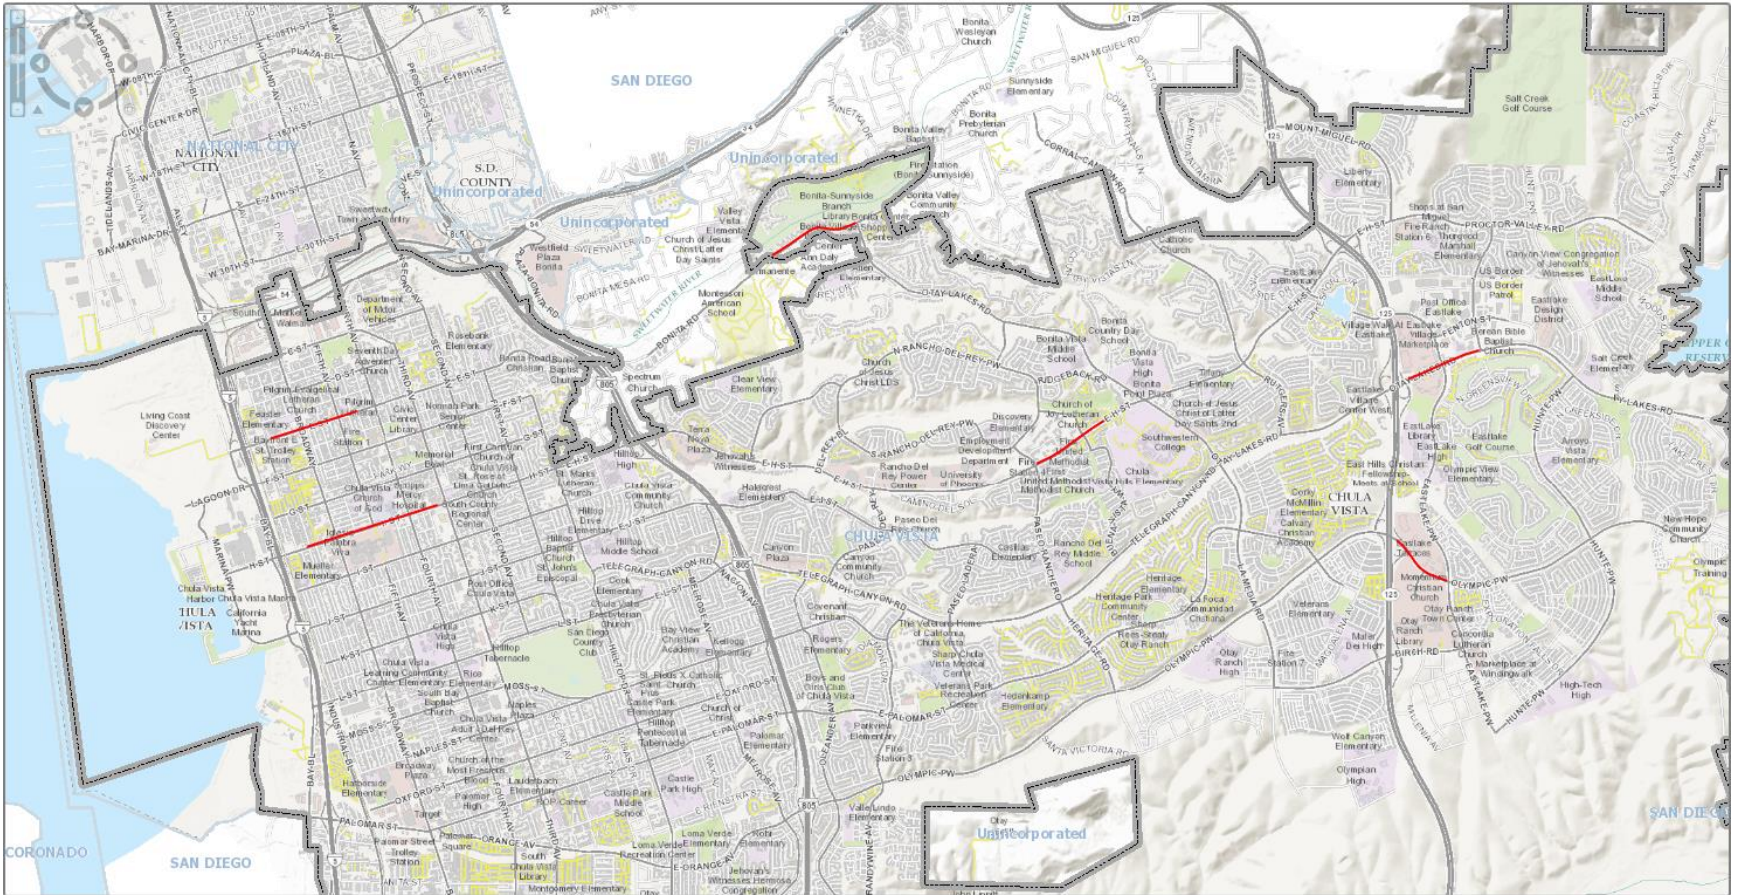

Street Banner Program

Disclaimer: Map and parcel data are believed to be accurate, but accuracy is not guaranteed. This is not a legal document and should not be substituted for a title search, appraisal, survey or zoning verification.

1 inch = 0.7 mile
11/29/2016

**Chula Vista City Council Districts
Approved July 14, 2015**