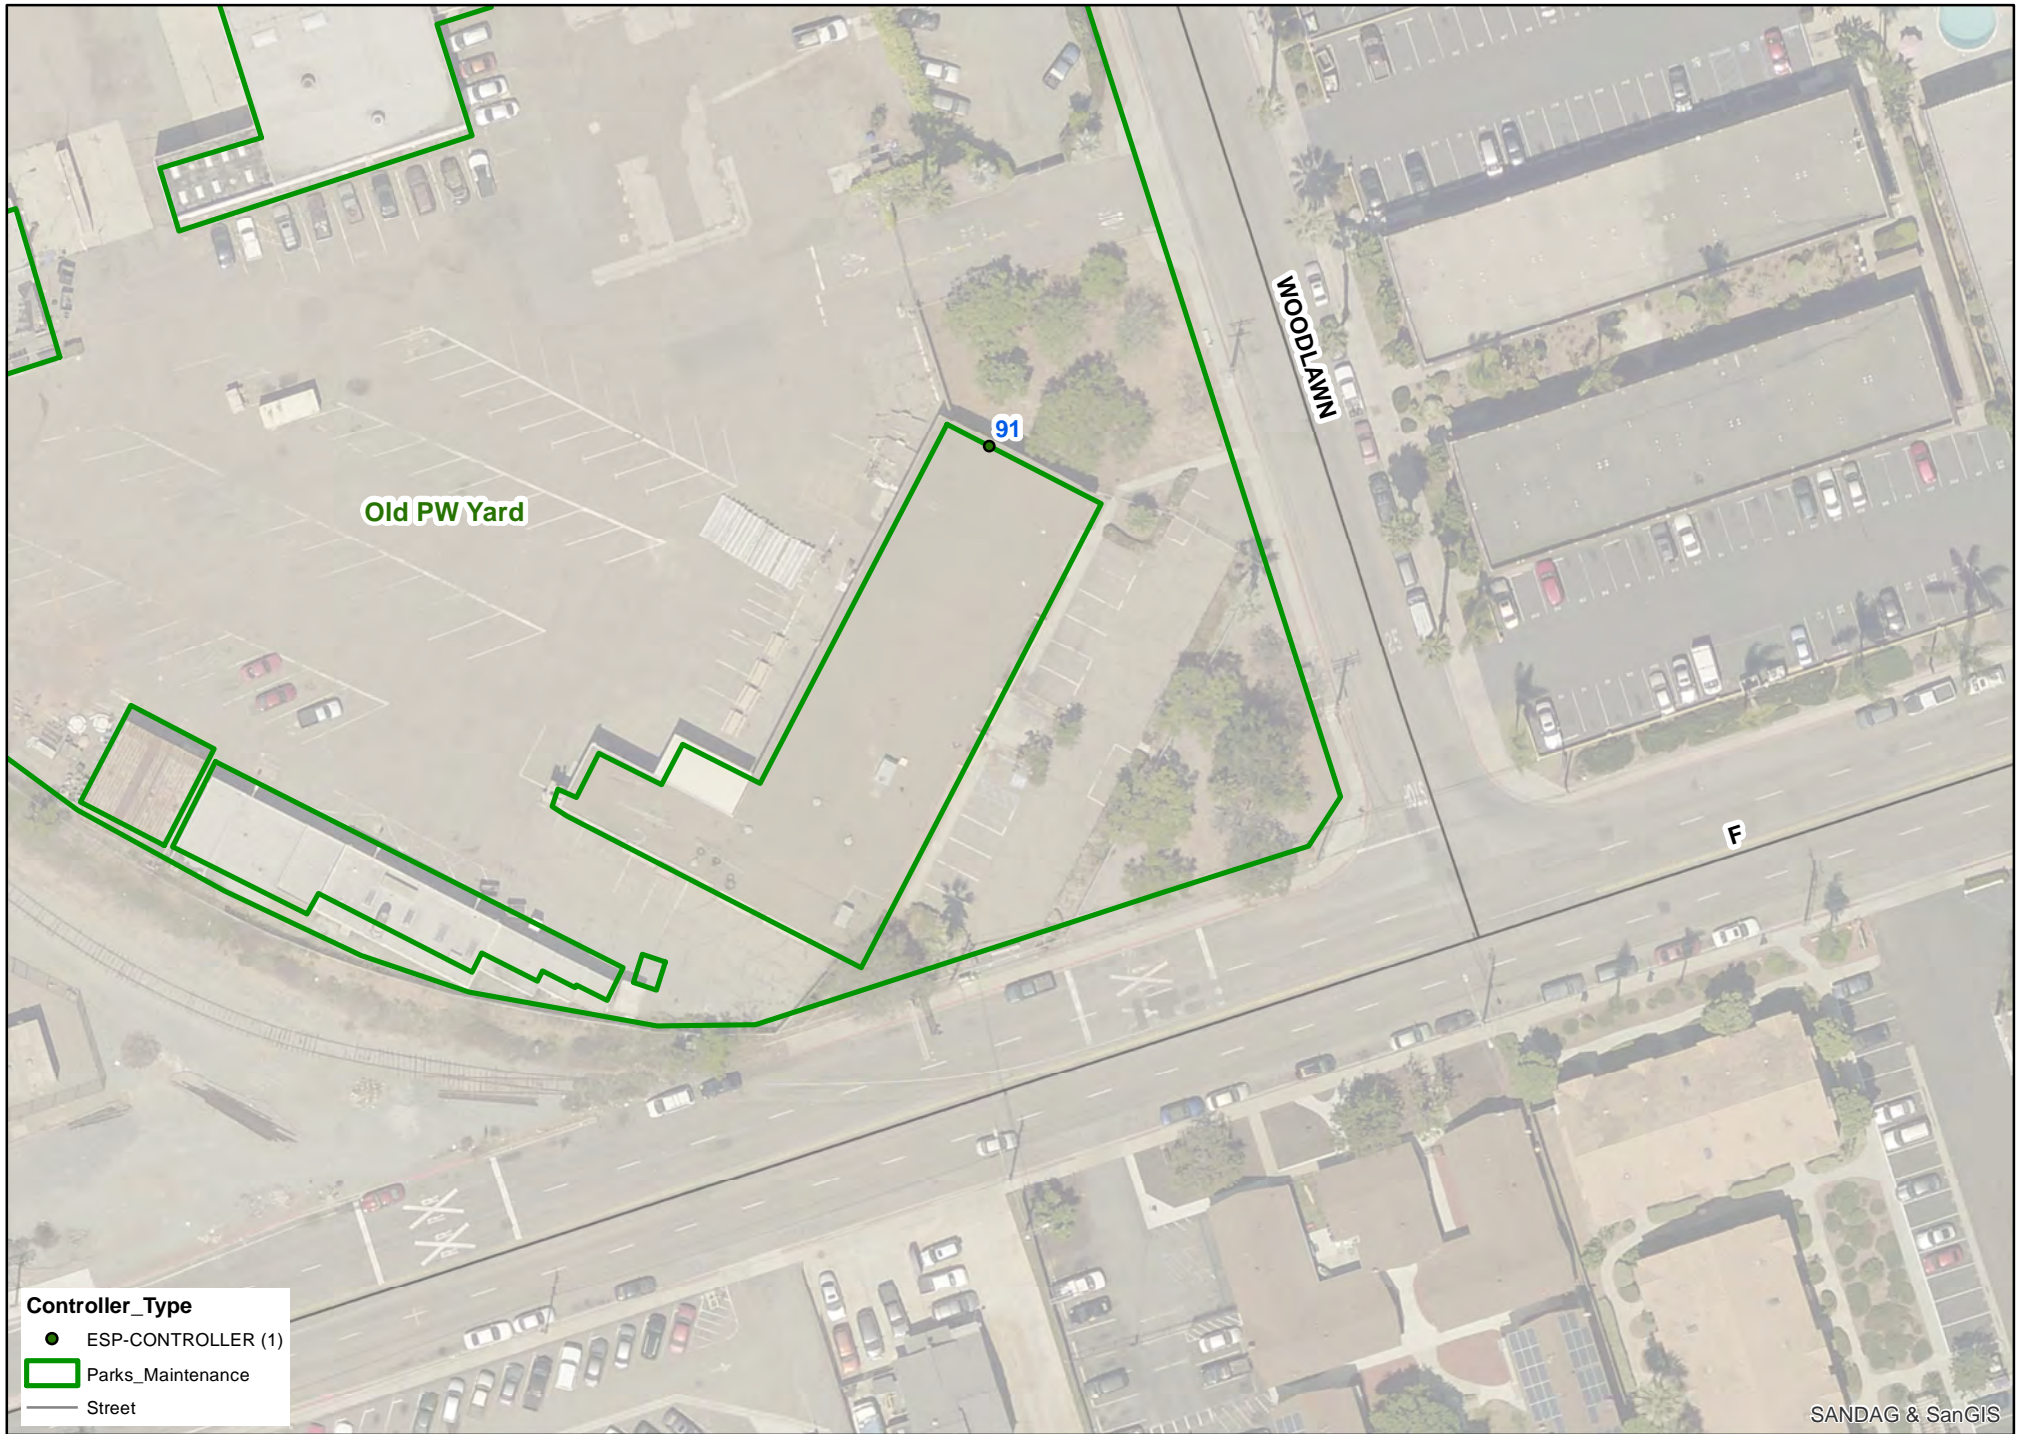

**Park Irrigation Controllers**

Mountain Hawk Park

**Controller\_Type**

- ESP-CONTROLLER (1)
- ▭ Parks\_Maintenance
- Street

SANDAG & SanGIS

**Park Irrigation Controllers**

Norman Park

SANDAG & SanGIS