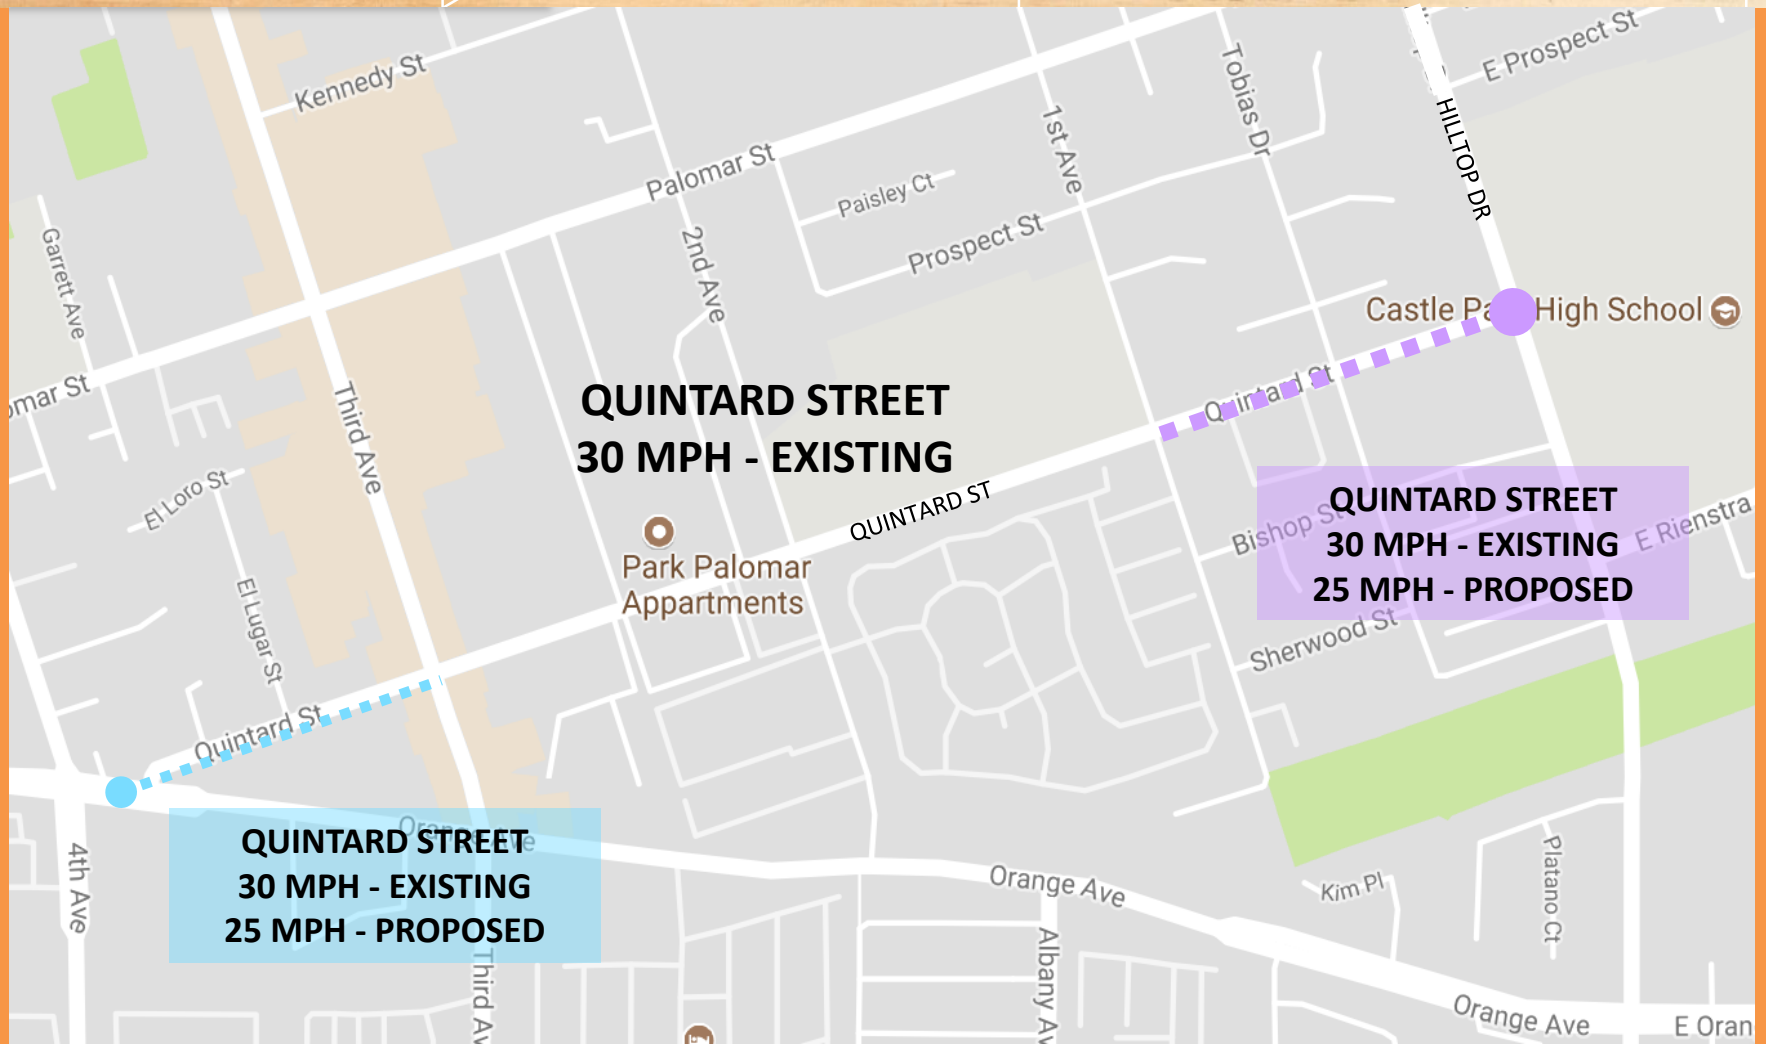

LOCATION MAP AND EXISTING SPEED LIMITS

QUINTARD STREET
30 MPH - EXISTING
25 MPH - PROPOSED

QUINTARD STREET
30 MPH - EXISTING
25 MPH - PROPOSED

QUINTARD STREET
30 MPH - EXISTING

Castle Park High School

Park Palomar
Apartments