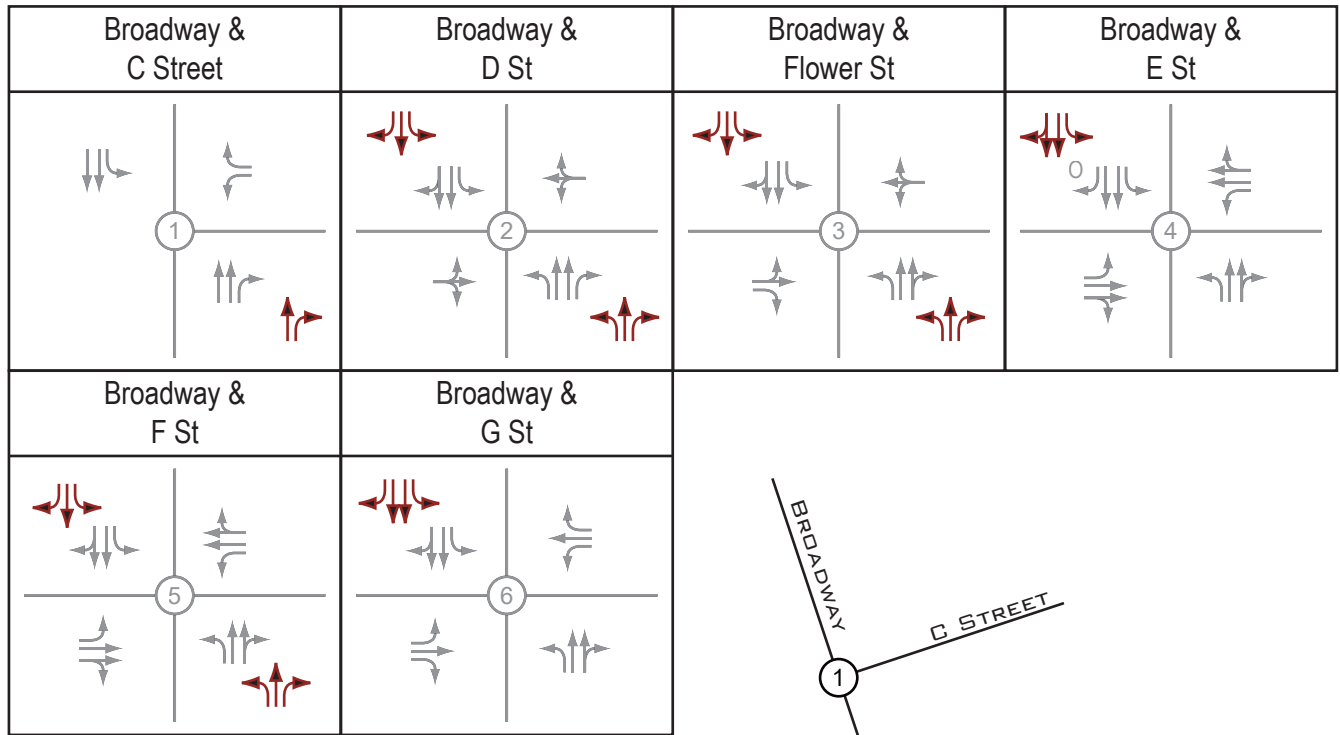

Bike Lanes on Broadway

Legend:

- (X) Signalized
- (O) Right-turn overlap

NOT TO SCALE