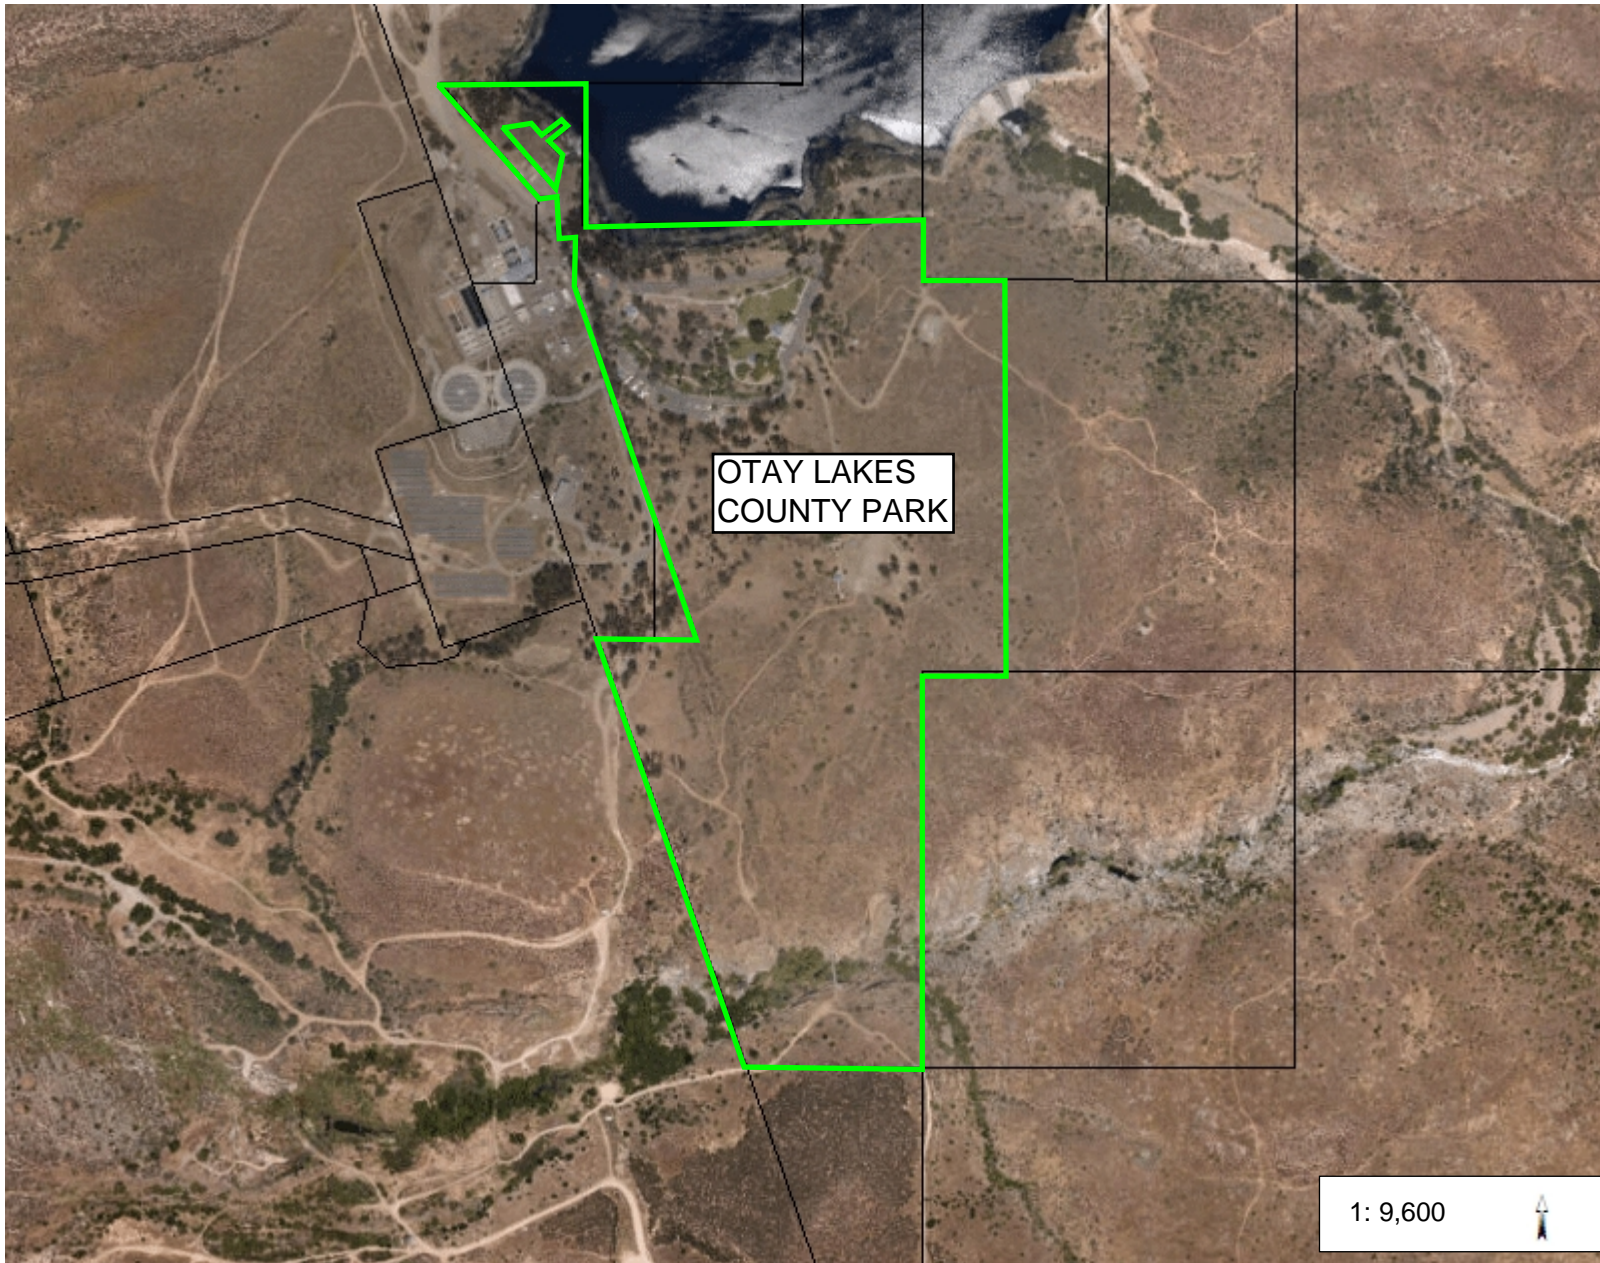

Exhibit A Otay Lakes County Park

Legend

- Assessor Parcels
- DPR Owned and Managed Lands

Notes

0.3 0 0.15 0.3 Miles

WGS_1984_Web_Mercator_Auxiliary_Sphere
Department of Parks and Recreation - The Upside of Outside

This map is a user generated static output from an Internet mapping site and is for reference only. Data layers that appear on this map may or may not be accurate, current, or otherwise reliable.

THIS MAP IS NOT TO BE USED FOR NAVIGATION