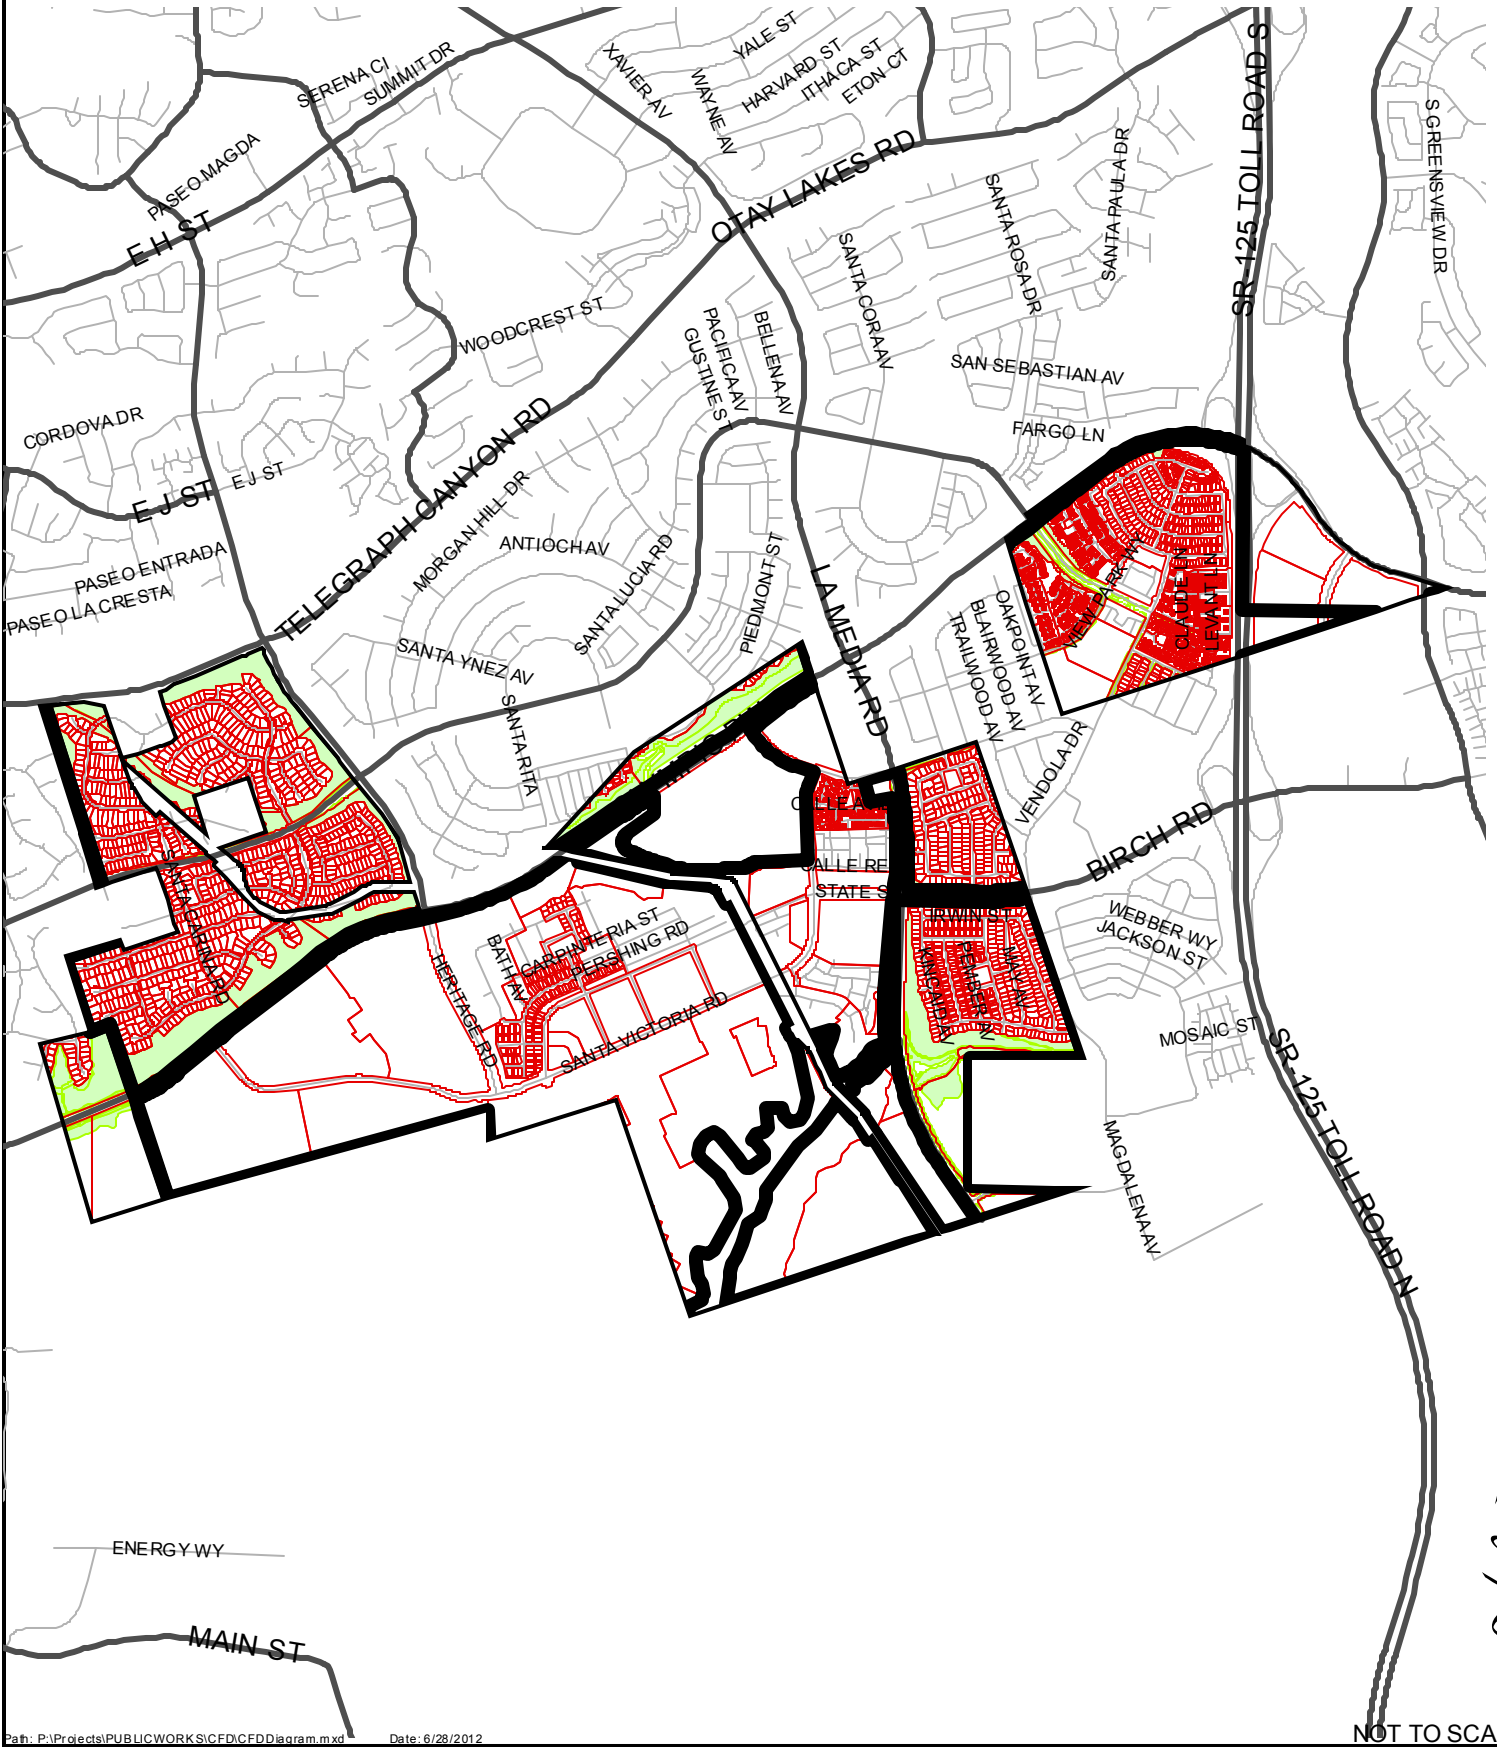

CFD MAINTENANCE DISTRICT NO. CFD97-2

City of Chula Vista
County of San Diego
State of California
Boundary Map

CFD MAINTENANCE DISTRICT NO. CFD97-2

City of Chula Vista
County of San Diego
State of California
Boundary Map

CFD MAINTENANCE DISTRICT NO. CFD97-2

City of Chula Vista
County of San Diego
State of California
Boundary Map

CFD MAINTENANCE DISTRICT NO. CFD98-1

City of Chula Vista County of San Diego State of California Boundary Map