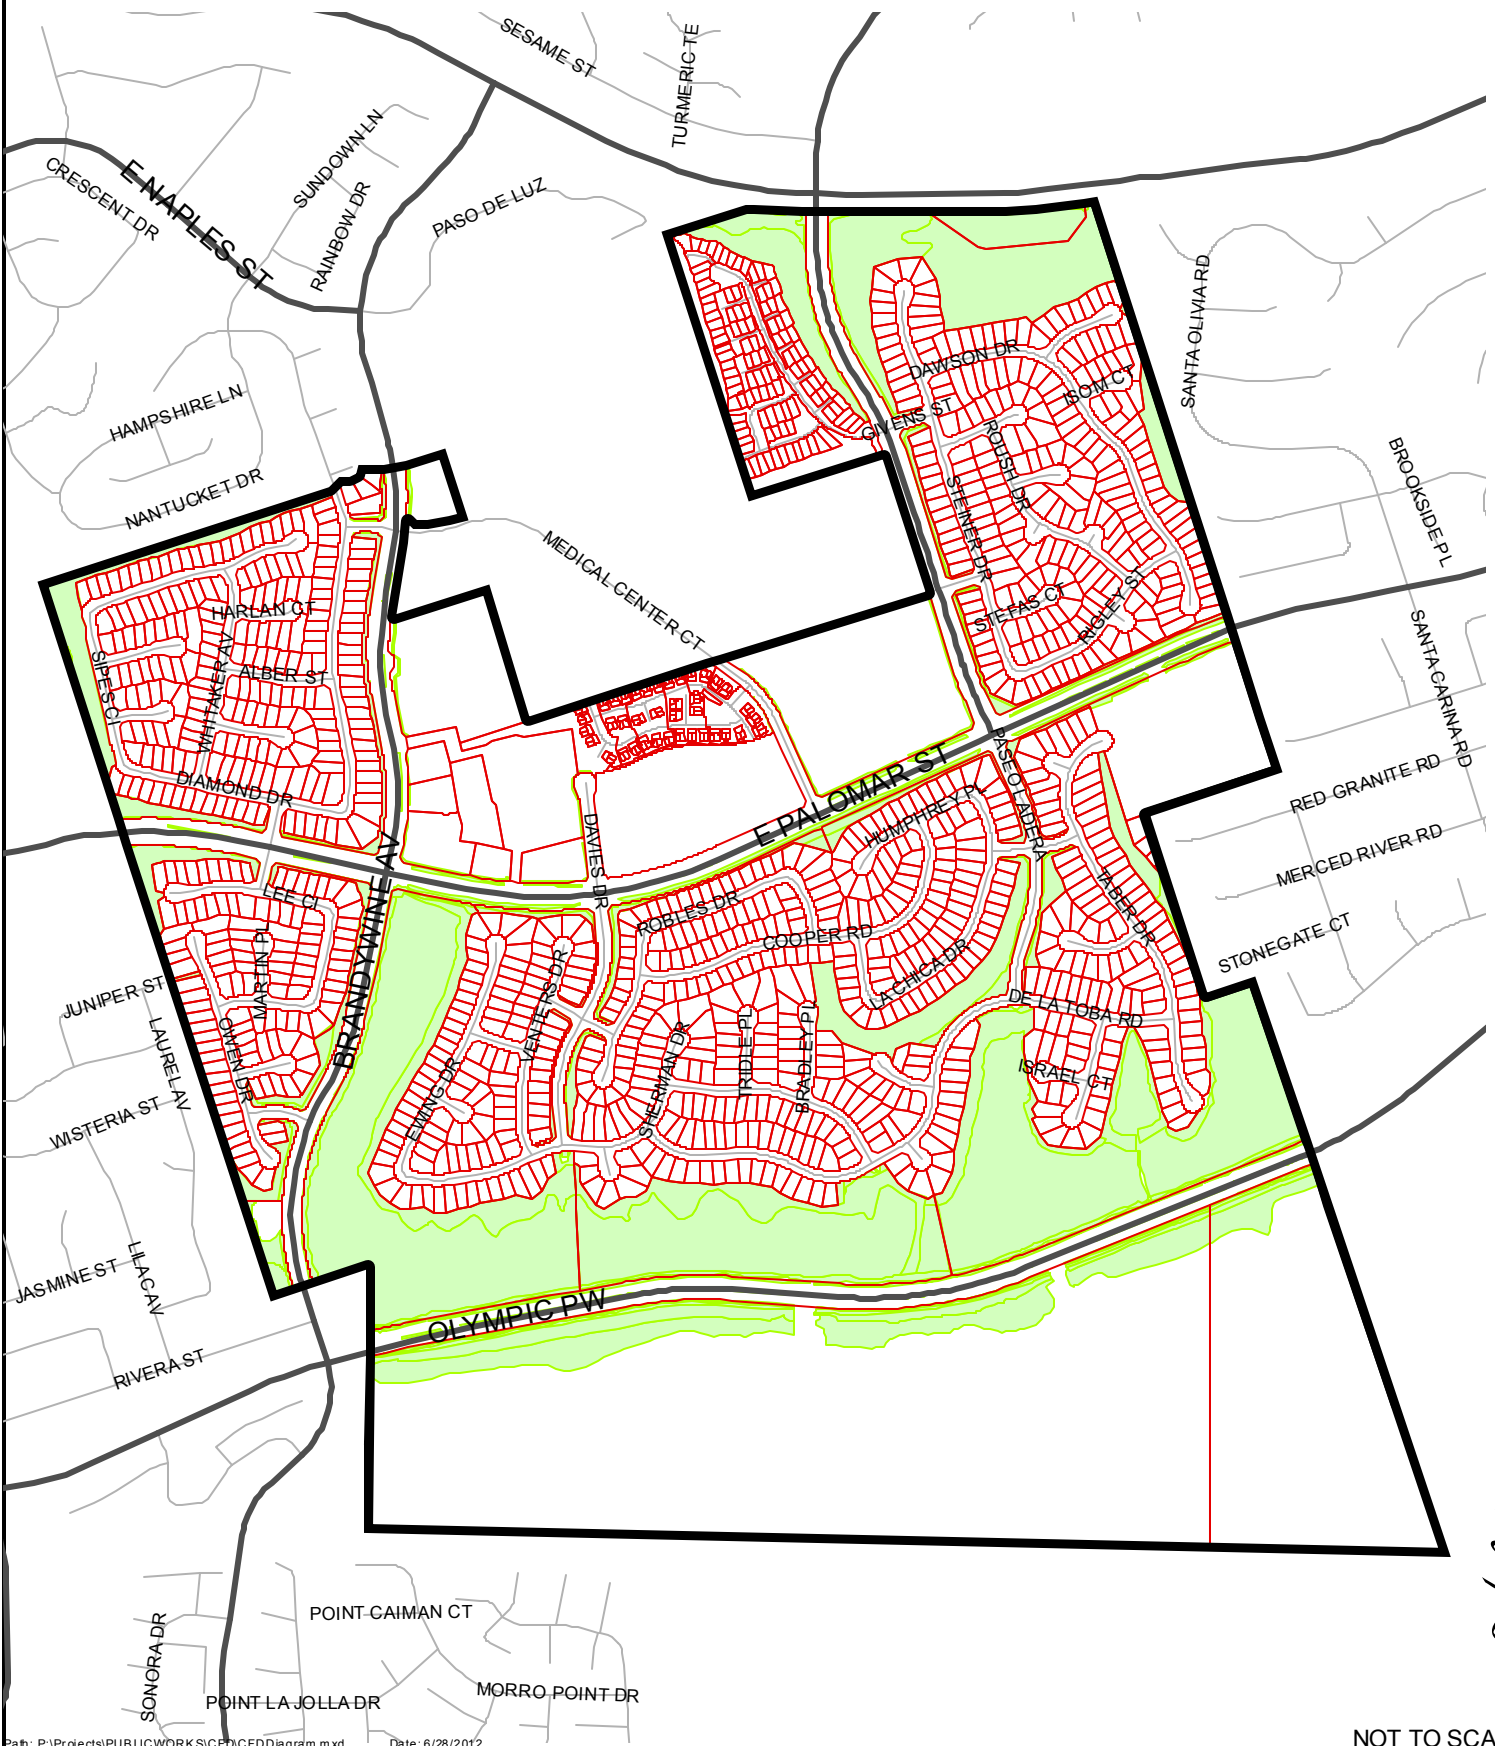

CFD MAINTENANCE DISTRICT NO. CFD97-2

City of Chula Vista
County of San Diego
State of California
Boundary Map

CFD MAINTENANCE DISTRICT NO. CFD97-2

City of Chula Vista
County of San Diego
State of California
Boundary Map

CFD MAINTENANCE DISTRICT NO. CFD97-2

City of Chula Vista
County of San Diego
State of California
Boundary Map

CFD MAINTENANCE DISTRICT NO. CFD98-1

City of Chula Vista County of San Diego State of California Boundary Map

CFD MAINTENANCE DISTRICT NO. CFD98-2

City of Chula Vista County of San Diego State of California Boundary Map

CFD MAINTENANCE DISTRICT NO. CFD98-3

City of Chula Vista
County of San Diego
State of California
Boundary Map