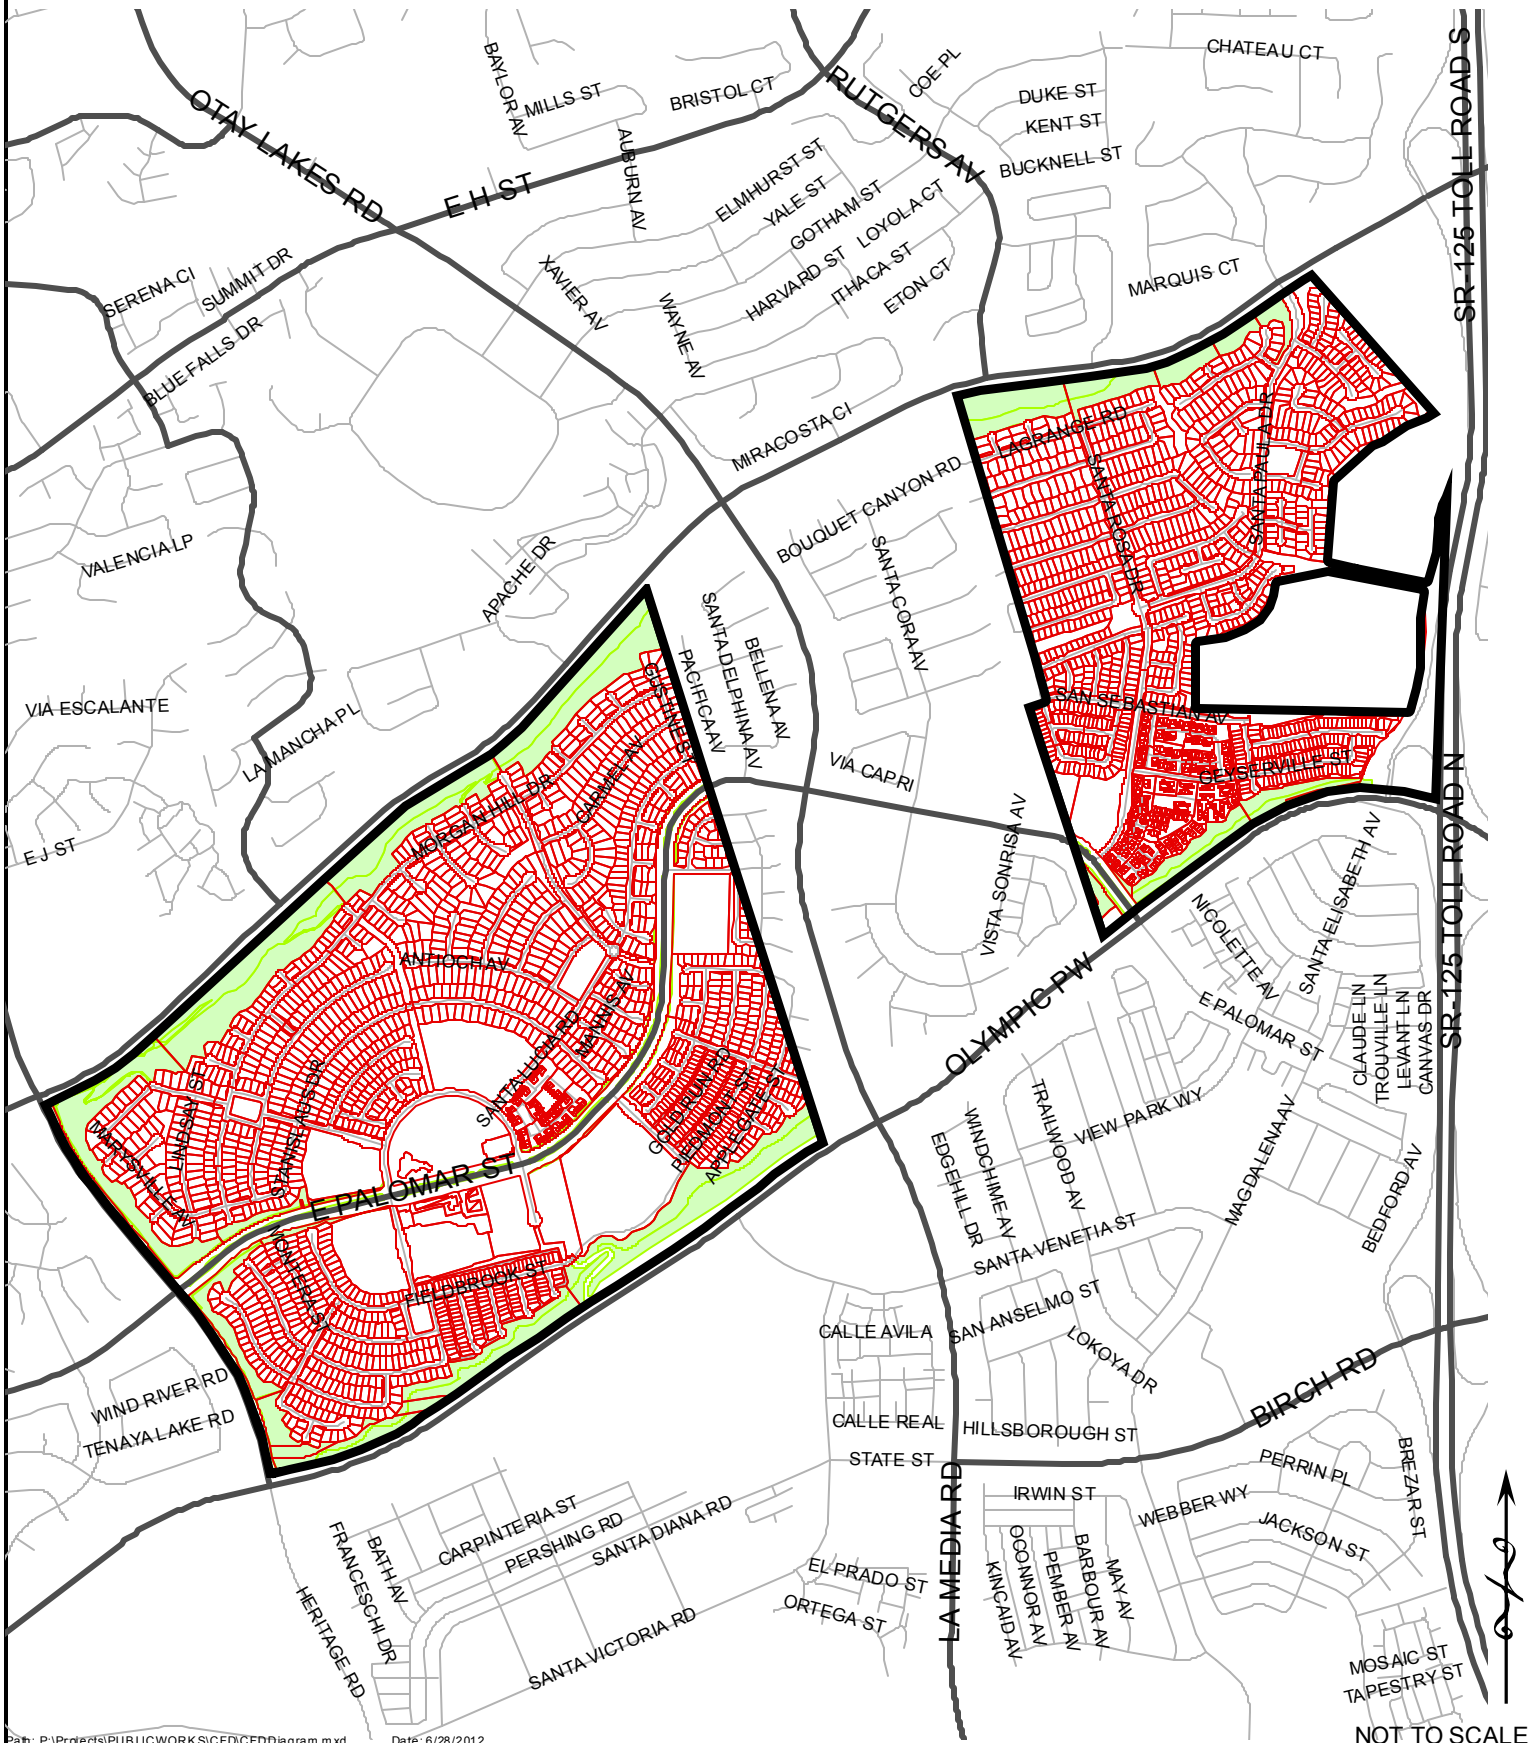

CFD MAINTENANCE DISTRICT NO. CFD12M

City of Chula Vista
County of San Diego
State of California
Boundary Map

CFD MAINTENANCE DISTRICT NO. CFD12M
City of Chula Vista
County of San Diego
State of California
Boundary Map

CFD MAINTENANCE DISTRICT NO. CFD12M
City of Chula Vista
County of San Diego
State of California
Boundary Map

CFD MAINTENANCE DISTRICT NO. CFD13M

City of Chula Vista
County of San Diego
State of California
Boundary Map

CFD MAINTENANCE DISTRICT NO. CFD13M

City of Chula Vista
County of San Diego
State of California
Boundary Map

CFD MAINTENANCE DISTRICT NO. CFD97-1

City of Chula Vista County of San Diego State of California Boundary Map