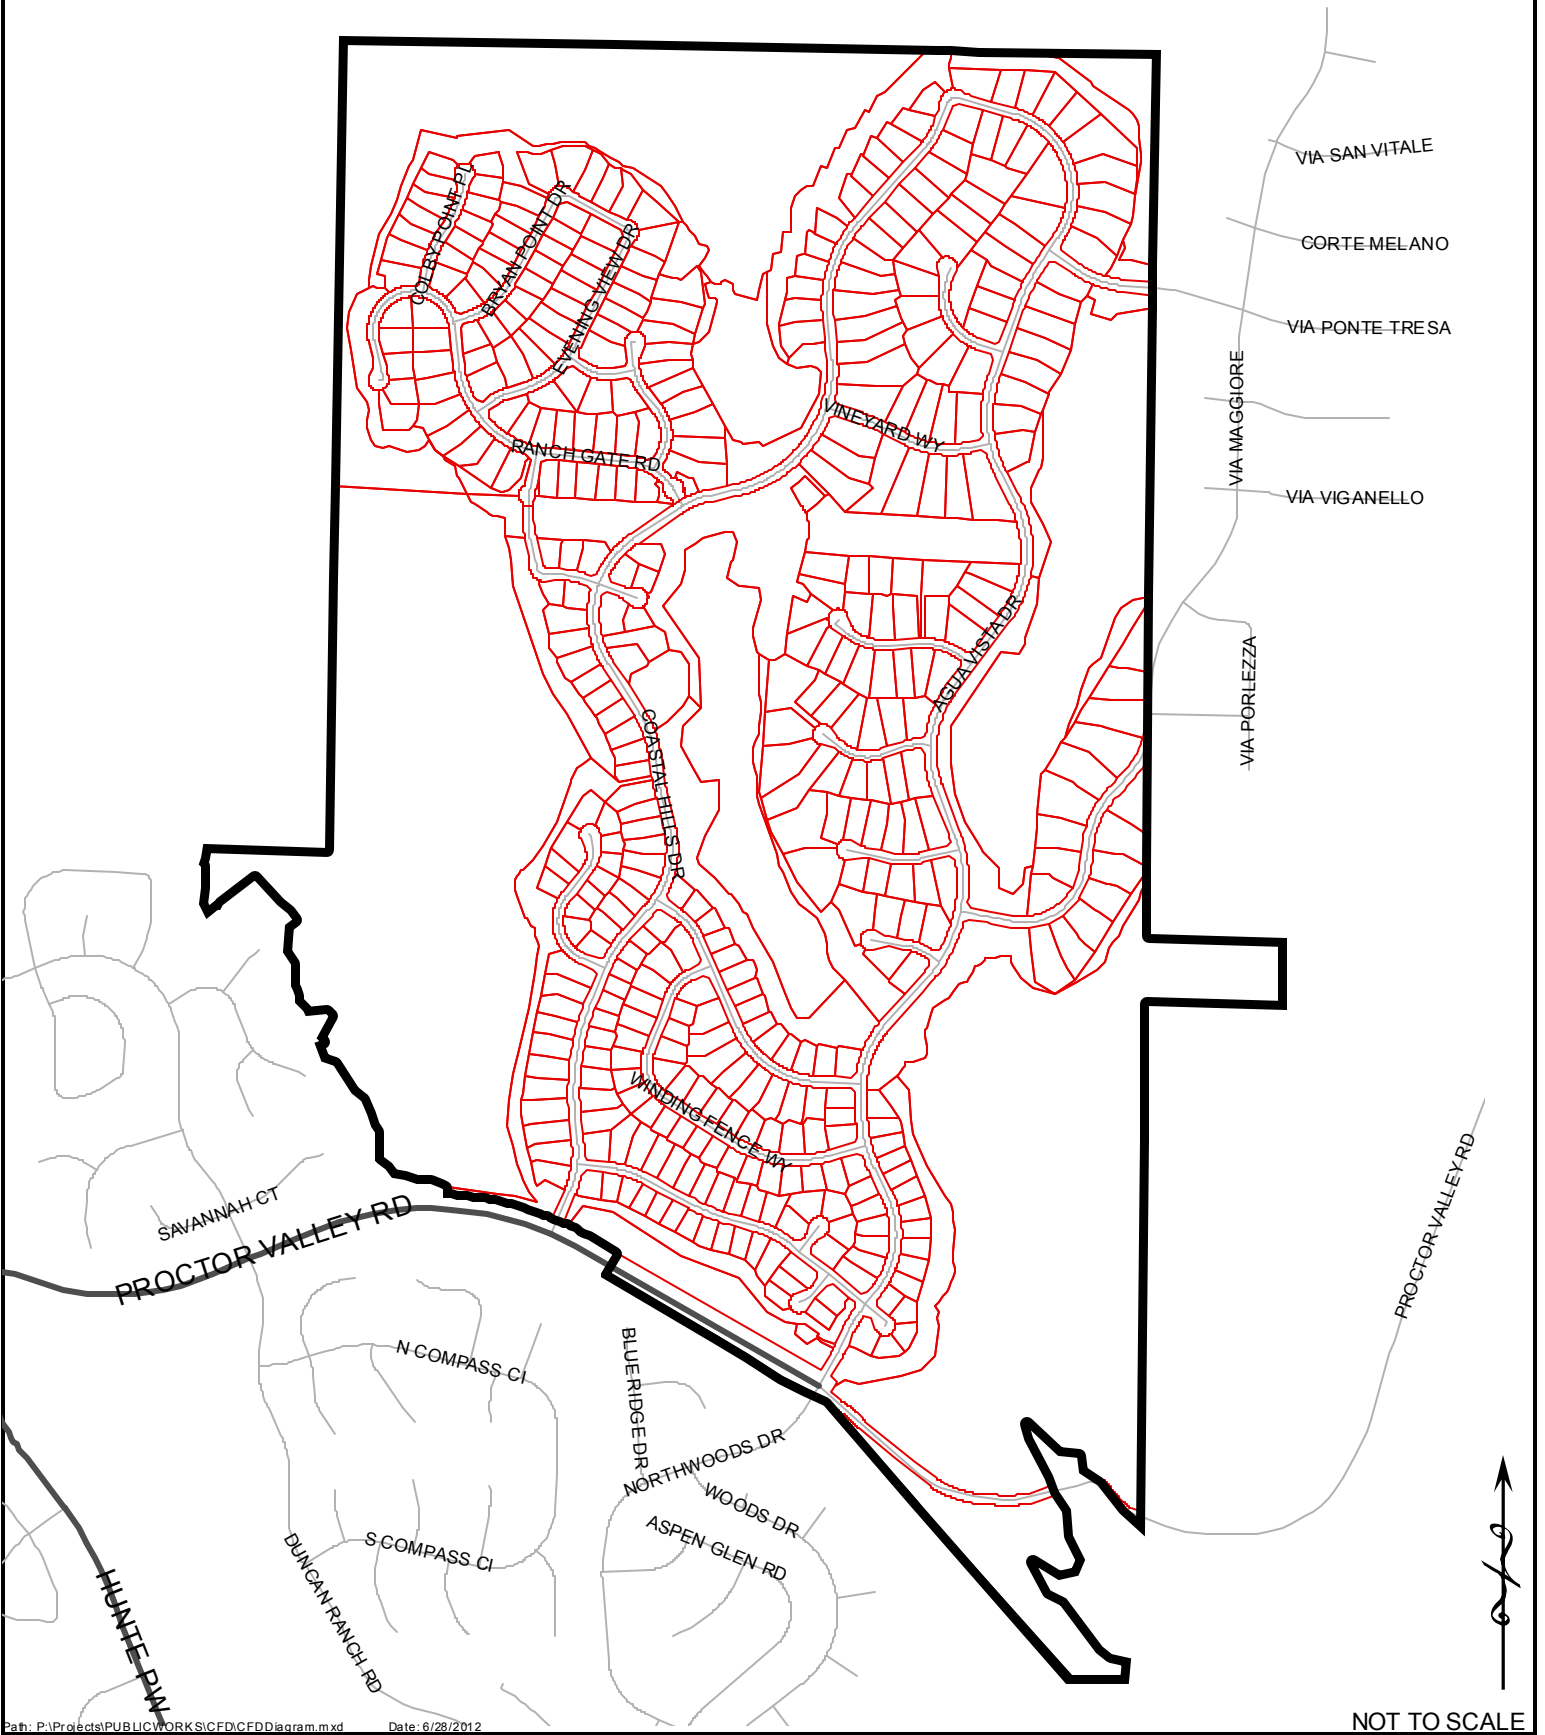

CFD MAINTENANCE DISTRICT NO. CFD07M

City of Chula Vista
County of San Diego
State of California
Boundary Map

CFD MAINTENANCE DISTRICT NO. CFD07M

City of Chula Vista
County of San Diego
State of California
Boundary Map

CFD MAINTENANCE DISTRICT NO. CFD07M

City of Chula Vista
County of San Diego
State of California
Boundary Map

NOT TO SCALE

CFD MAINTENANCE DISTRICT NO. CFD07M

City of Chula Vista
County of San Diego
State of California
Boundary Map

CFD MAINTENANCE DISTRICT NO. CFD09M

City of Chula Vista
County of San Diego
State of California
Boundary Map

CFD MAINTENANCE DISTRICT NO. CFD11M

City of Chula Vista
County of San Diego
State of California
Boundary Map