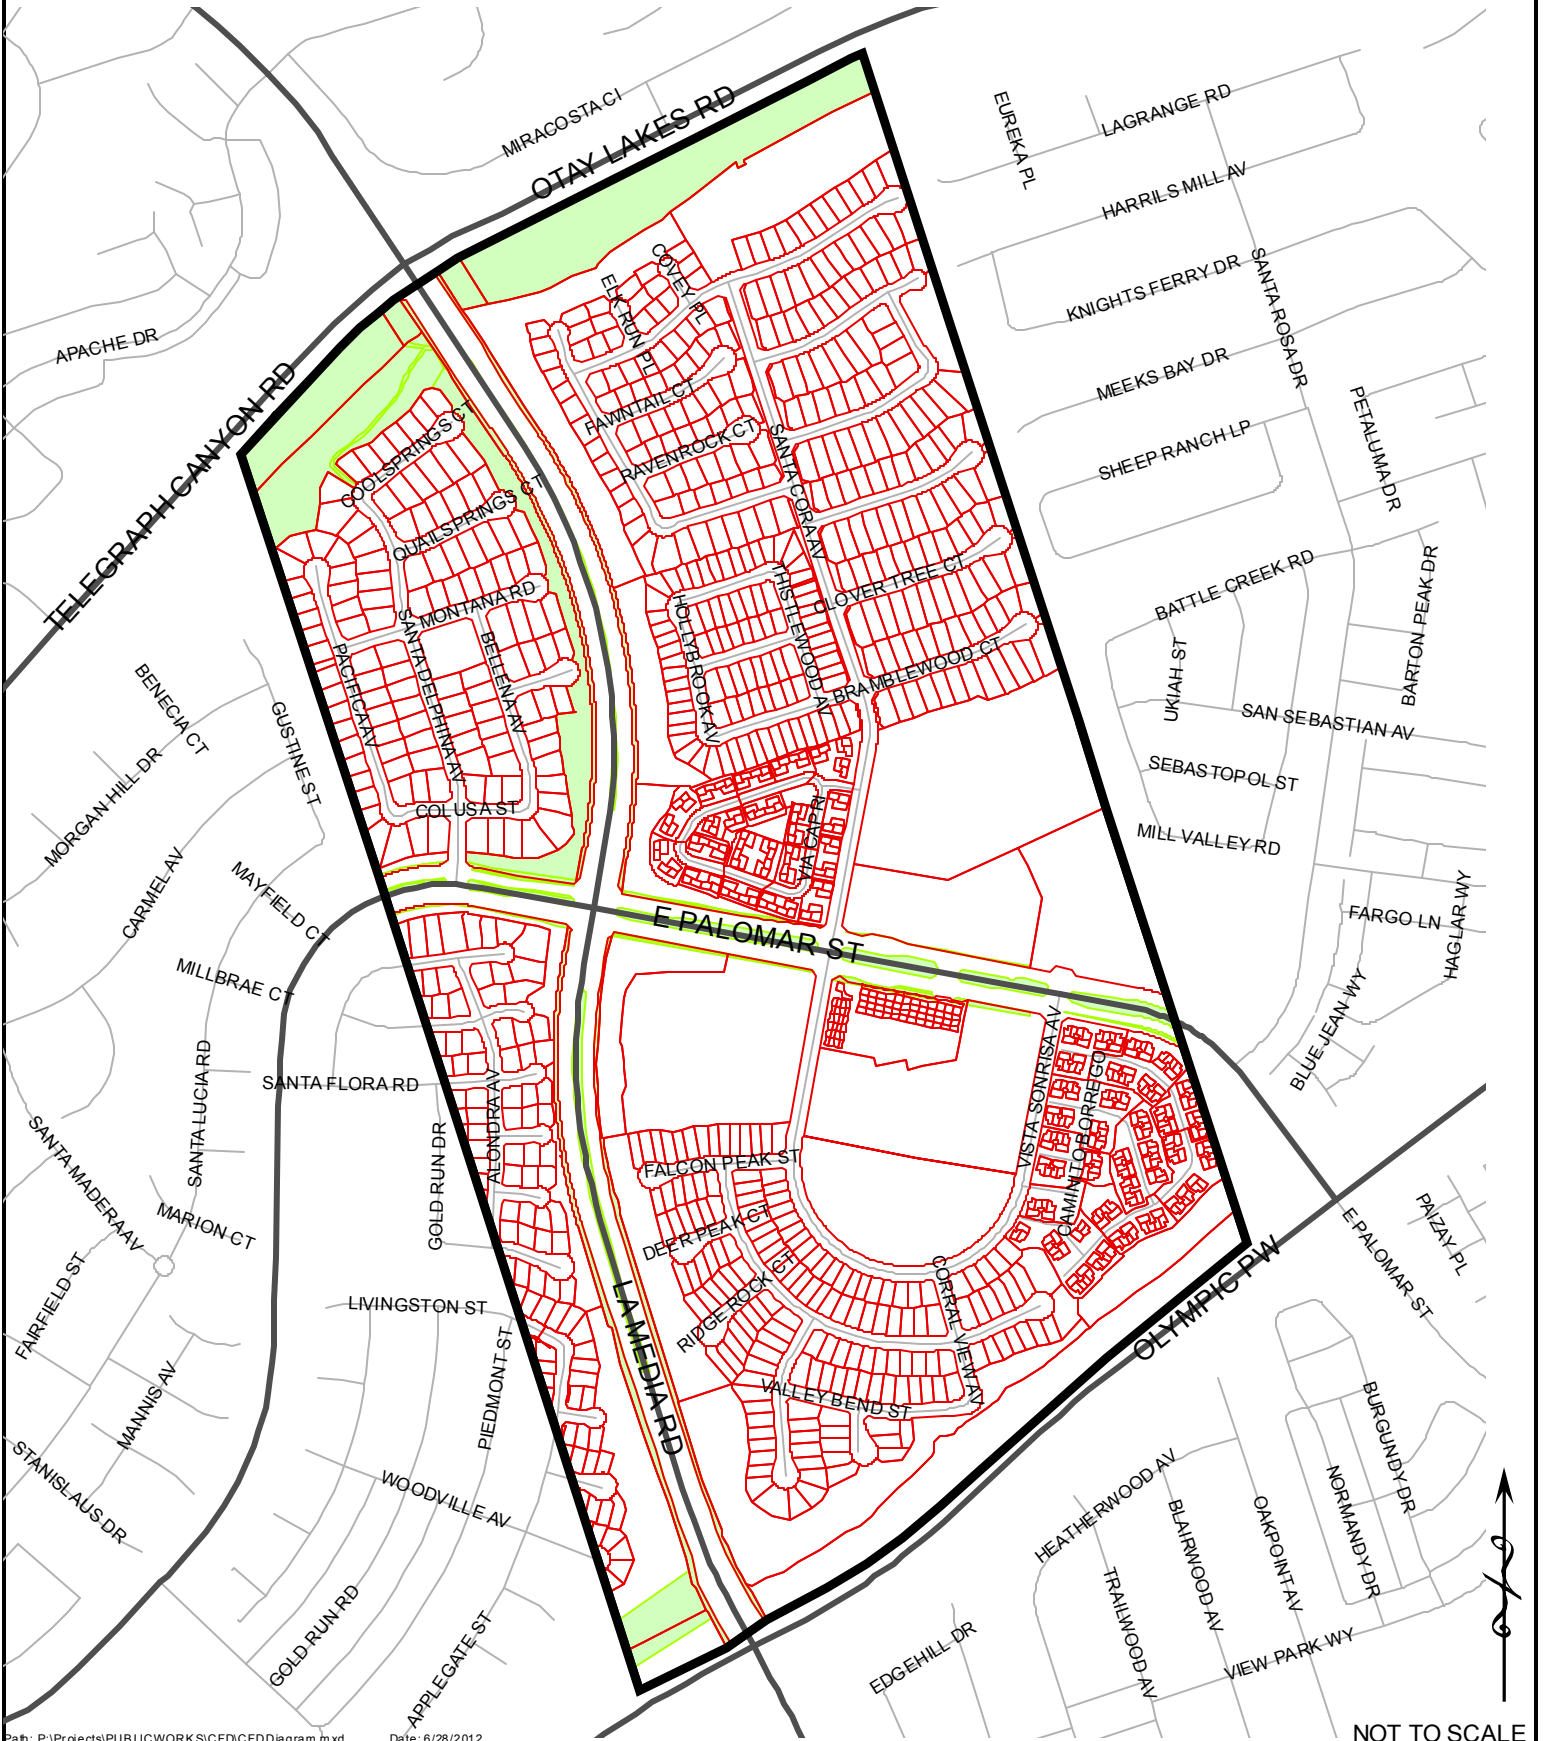

CFD MAINTENANCE DISTRICT NO. CFD13M

City of Chula Vista
County of San Diego
State of California
Boundary Map

CFD MAINTENANCE DISTRICT NO. CFD97-1

City of Chula Vista County of San Diego State of California Boundary Map

CFD MAINTENANCE DISTRICT NO. CFD97-1

City of Chula Vista
County of San Diego
State of California
Boundary Map

CFD MAINTENANCE DISTRICT NO. CFD97-2

City of Chula Vista
County of San Diego
State of California
Boundary Map