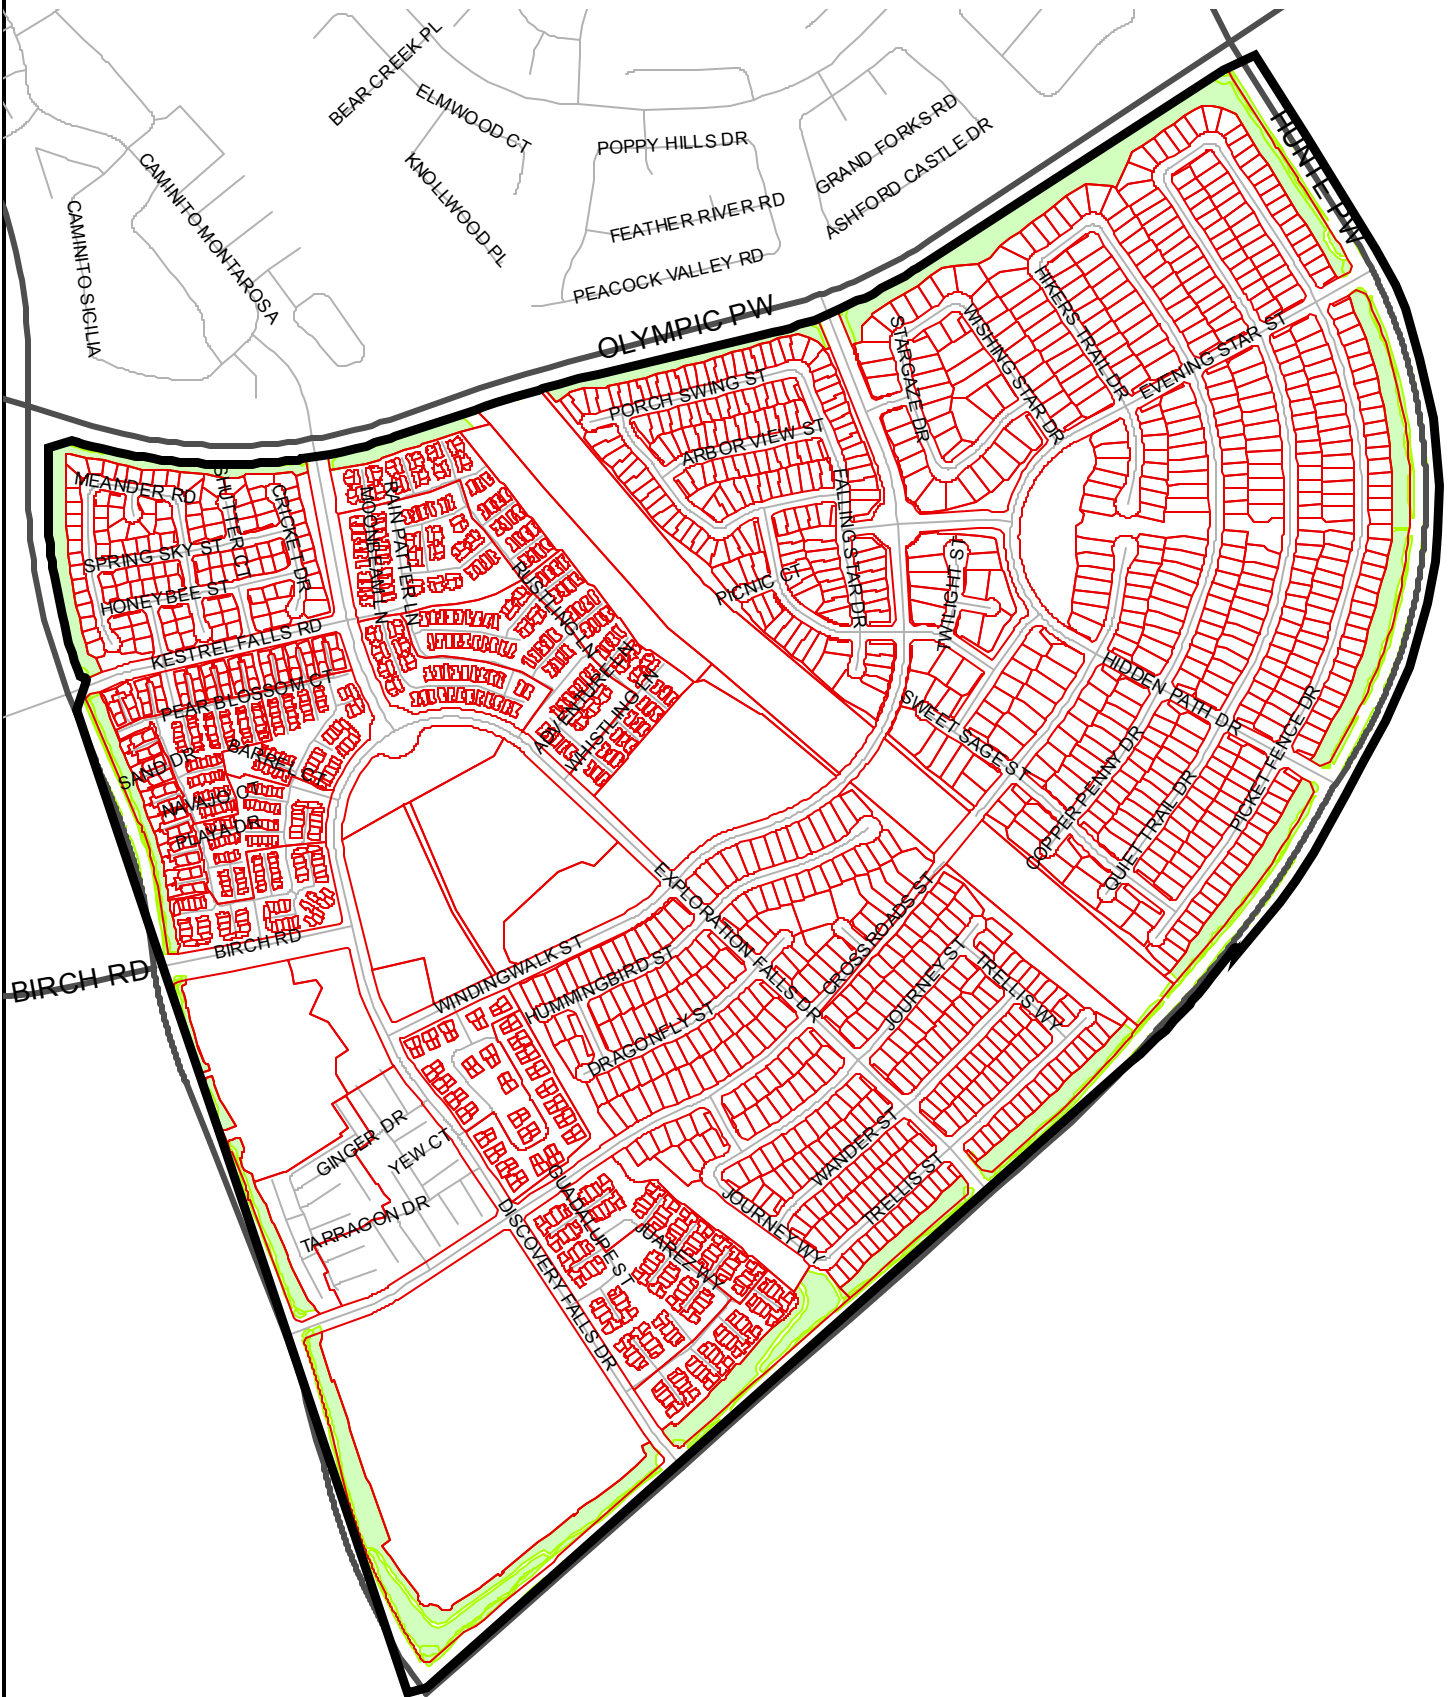

CFD MAINTENANCE DISTRICT NO. CFD09M

City of Chula Vista
County of San Diego
State of California
Boundary Map