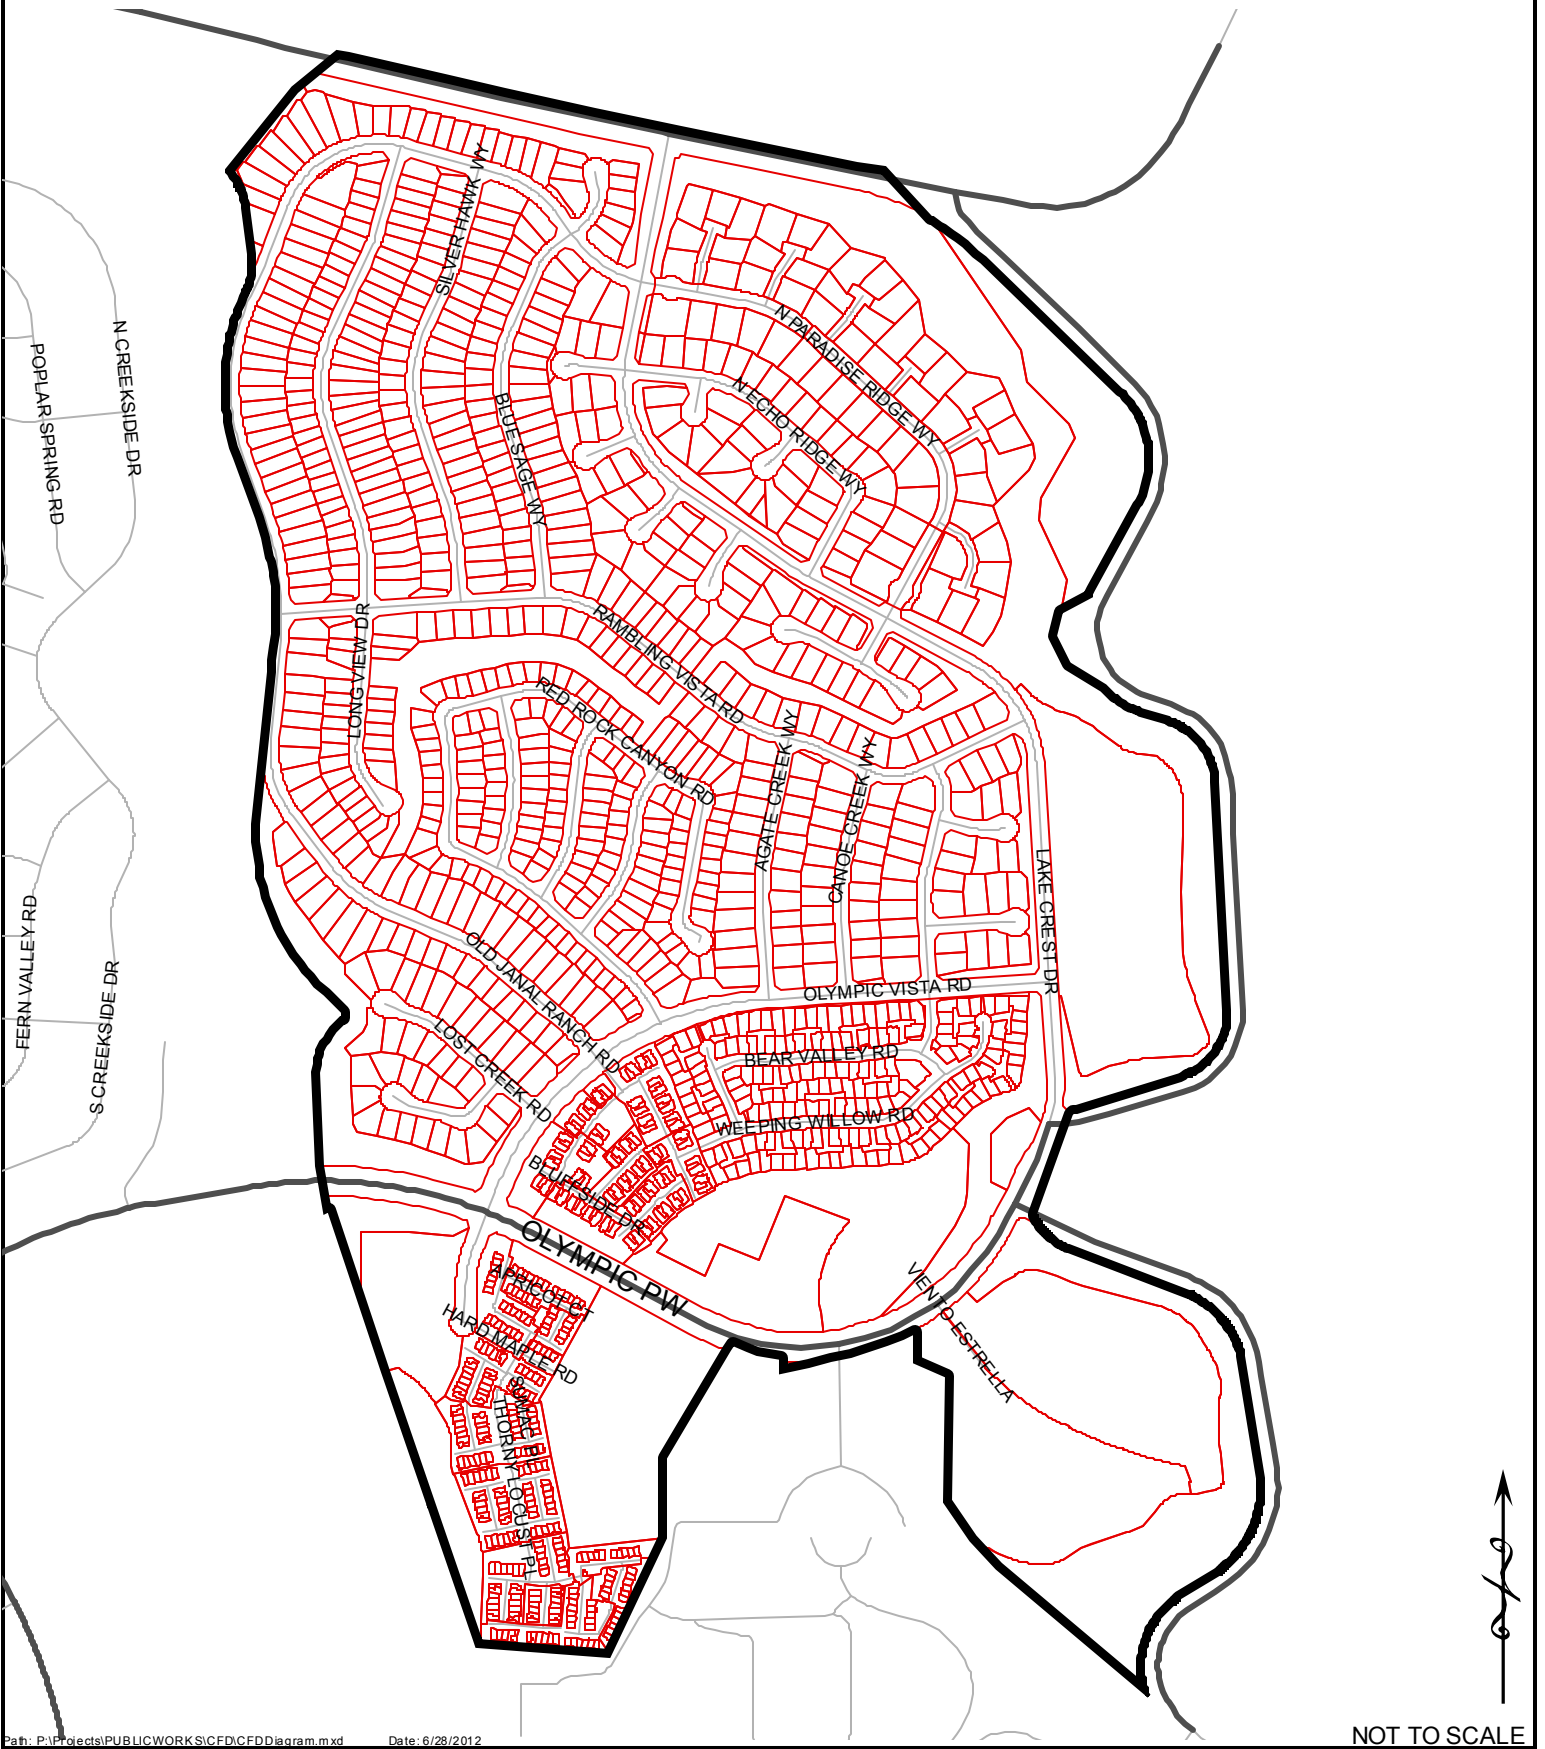

CFD MAINTENANCE DISTRICT NO. CFD07M

City of Chula Vista
County of San Diego
State of California
Boundary Map

CFD MAINTENANCE DISTRICT NO. CFD07M

City of Chula Vista
County of San Diego
State of California
Boundary Map

CFD MAINTENANCE DISTRICT NO. CFD07M

City of Chula Vista
County of San Diego
State of California
Boundary Map

NOT TO SCALE

CFD MAINTENANCE DISTRICT NO. CFD07M

City of Chula Vista
County of San Diego
State of California
Boundary Map

CFD MAINTENANCE DISTRICT NO. CFD09M

City of Chula Vista
County of San Diego
State of California
Boundary Map

CFD MAINTENANCE DISTRICT NO. CFD11M

City of Chula Vista
County of San Diego
State of California
Boundary Map