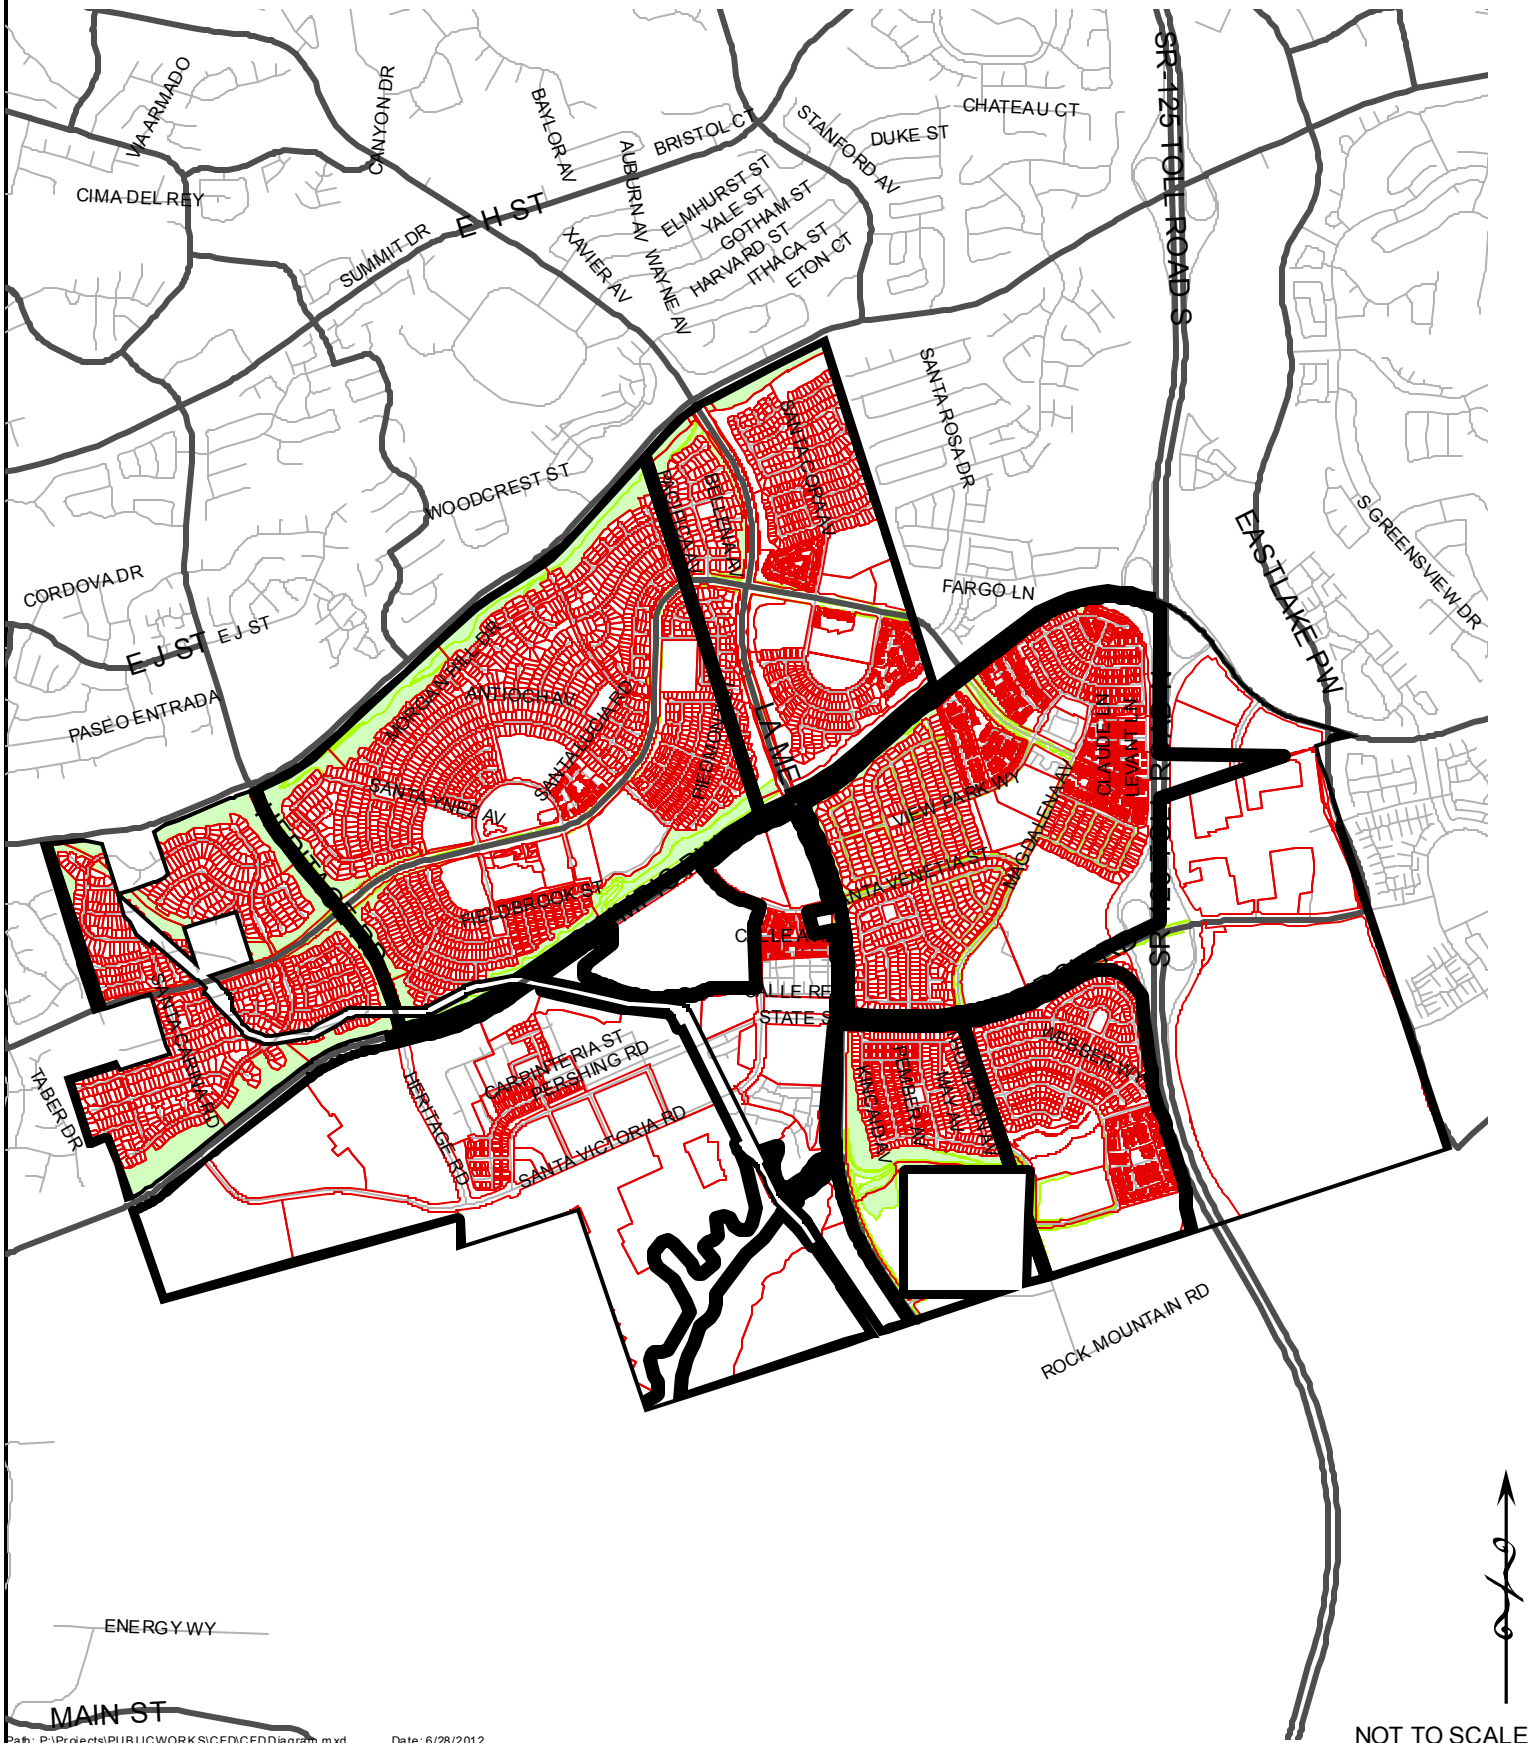

CFD MAINTENANCE DISTRICT NO. CFD12M
City of Chula Vista
County of San Diego
State of California
Boundary Map

CFD MAINTENANCE DISTRICT NO. CFD13M

City of Chula Vista
County of San Diego
State of California
Boundary Map

CFD MAINTENANCE DISTRICT NO. CFD13M

City of Chula Vista
County of San Diego
State of California
Boundary Map

CFD MAINTENANCE DISTRICT NO. CFD97-1

City of Chula Vista County of San Diego State of California Boundary Map

CFD MAINTENANCE DISTRICT NO. CFD97-1

City of Chula Vista
County of San Diego
State of California
Boundary Map

CFD MAINTENANCE DISTRICT NO. CFD97-2

City of Chula Vista
County of San Diego
State of California
Boundary Map