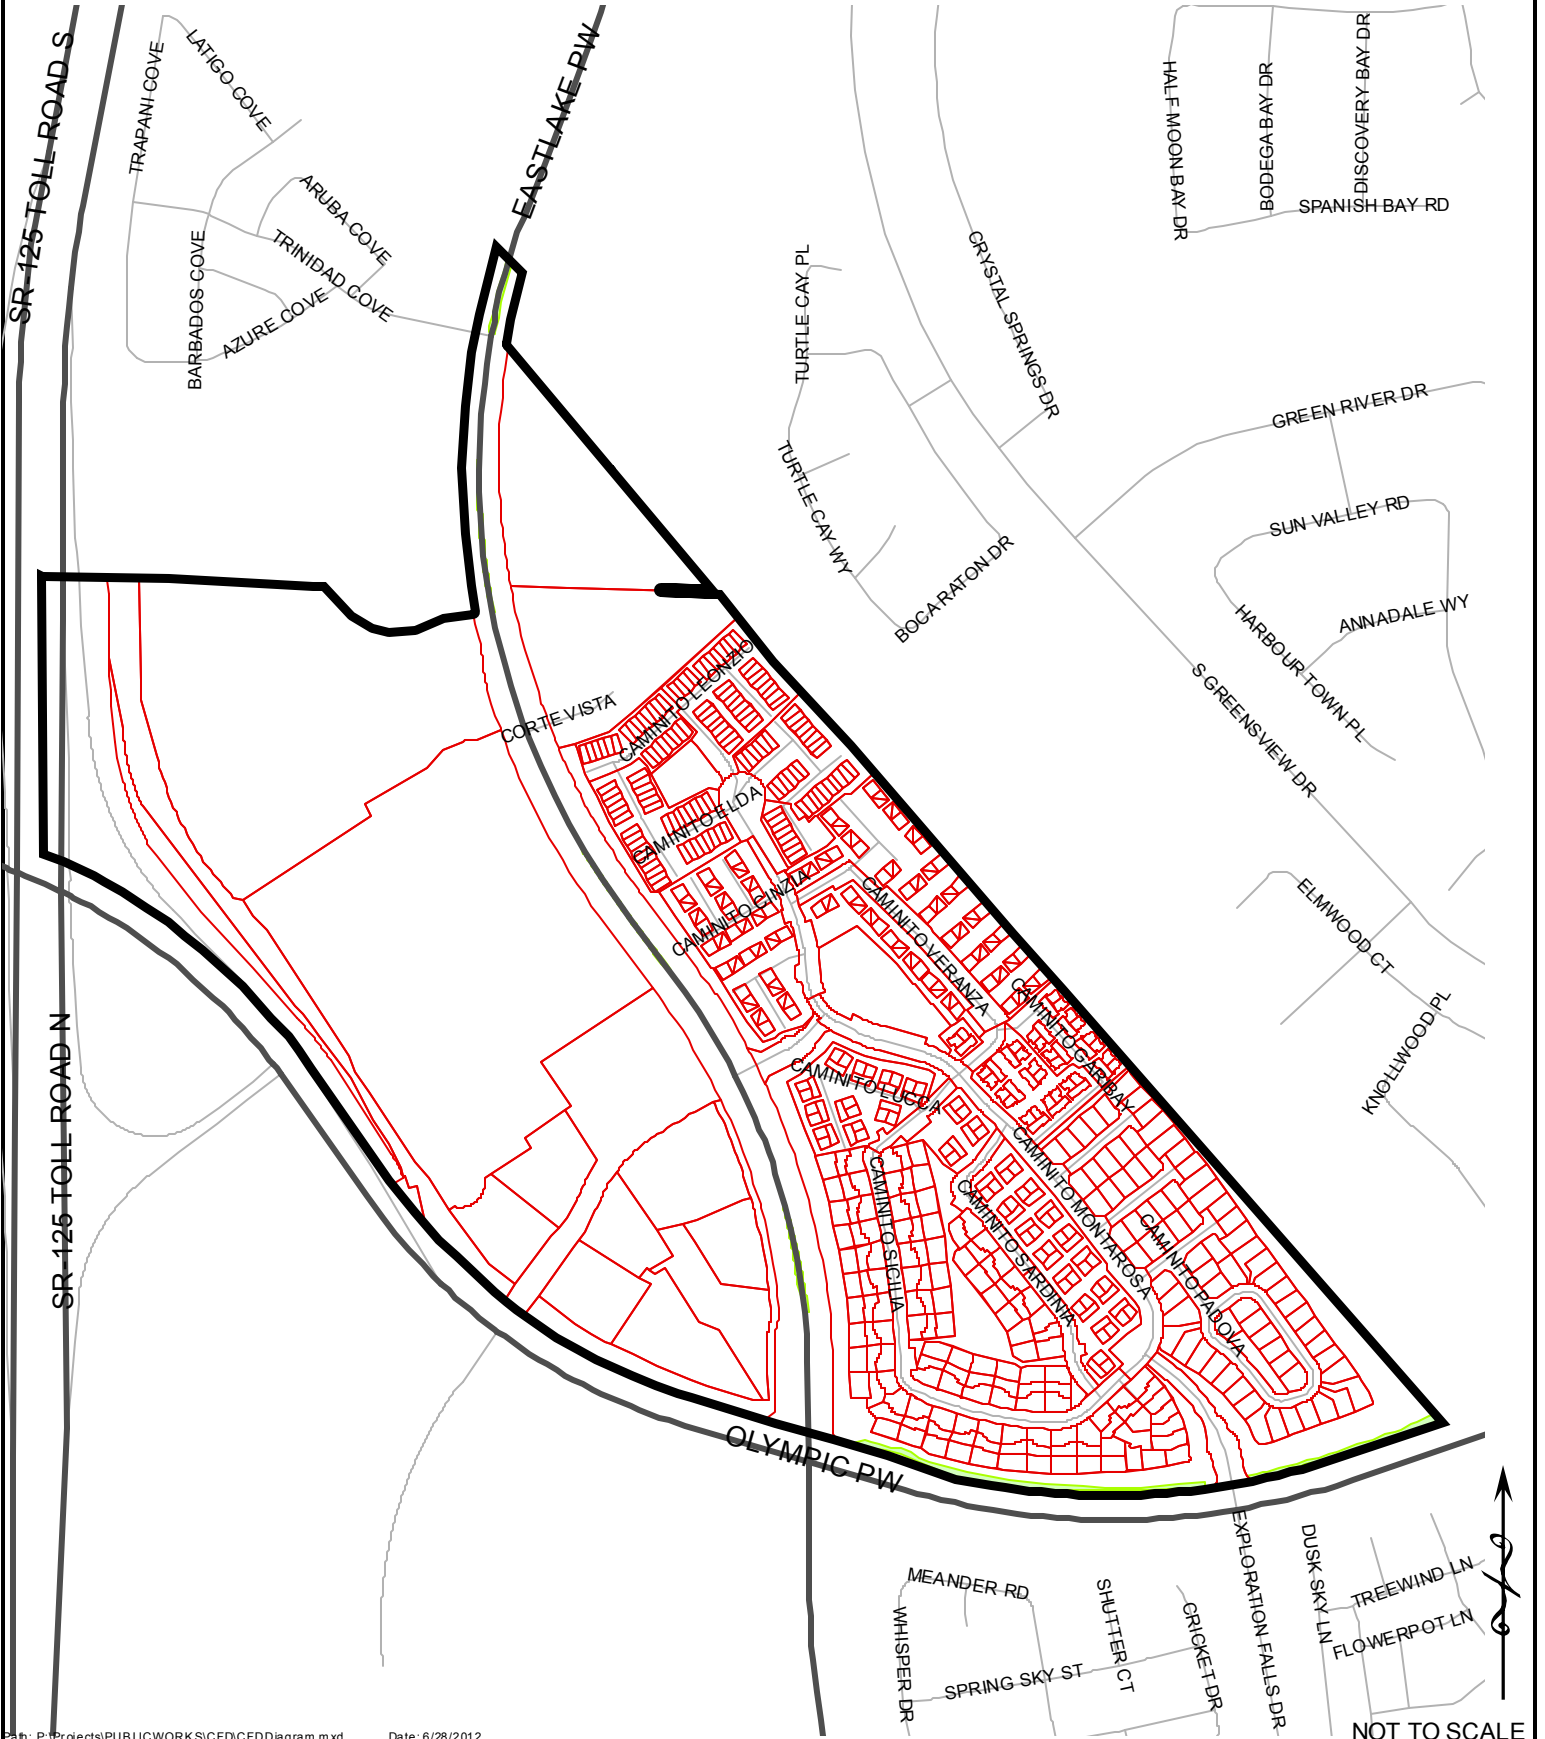

CFD MAINTENANCE DISTRICT NO. CFD07M

City of Chula Vista
County of San Diego
State of California
Boundary Map

CFD MAINTENANCE DISTRICT NO. CFD07M

City of Chula Vista
County of San Diego
State of California
Boundary Map

CFD MAINTENANCE DISTRICT NO. CFD07M

City of Chula Vista
County of San Diego
State of California
Boundary Map

NOT TO SCALE

CFD MAINTENANCE DISTRICT NO. CFD07M

City of Chula Vista
County of San Diego
State of California
Boundary Map

CFD MAINTENANCE DISTRICT NO. CFD09M

City of Chula Vista
County of San Diego
State of California
Boundary Map

CFD MAINTENANCE DISTRICT NO. CFD11M

City of Chula Vista
County of San Diego
State of California
Boundary Map