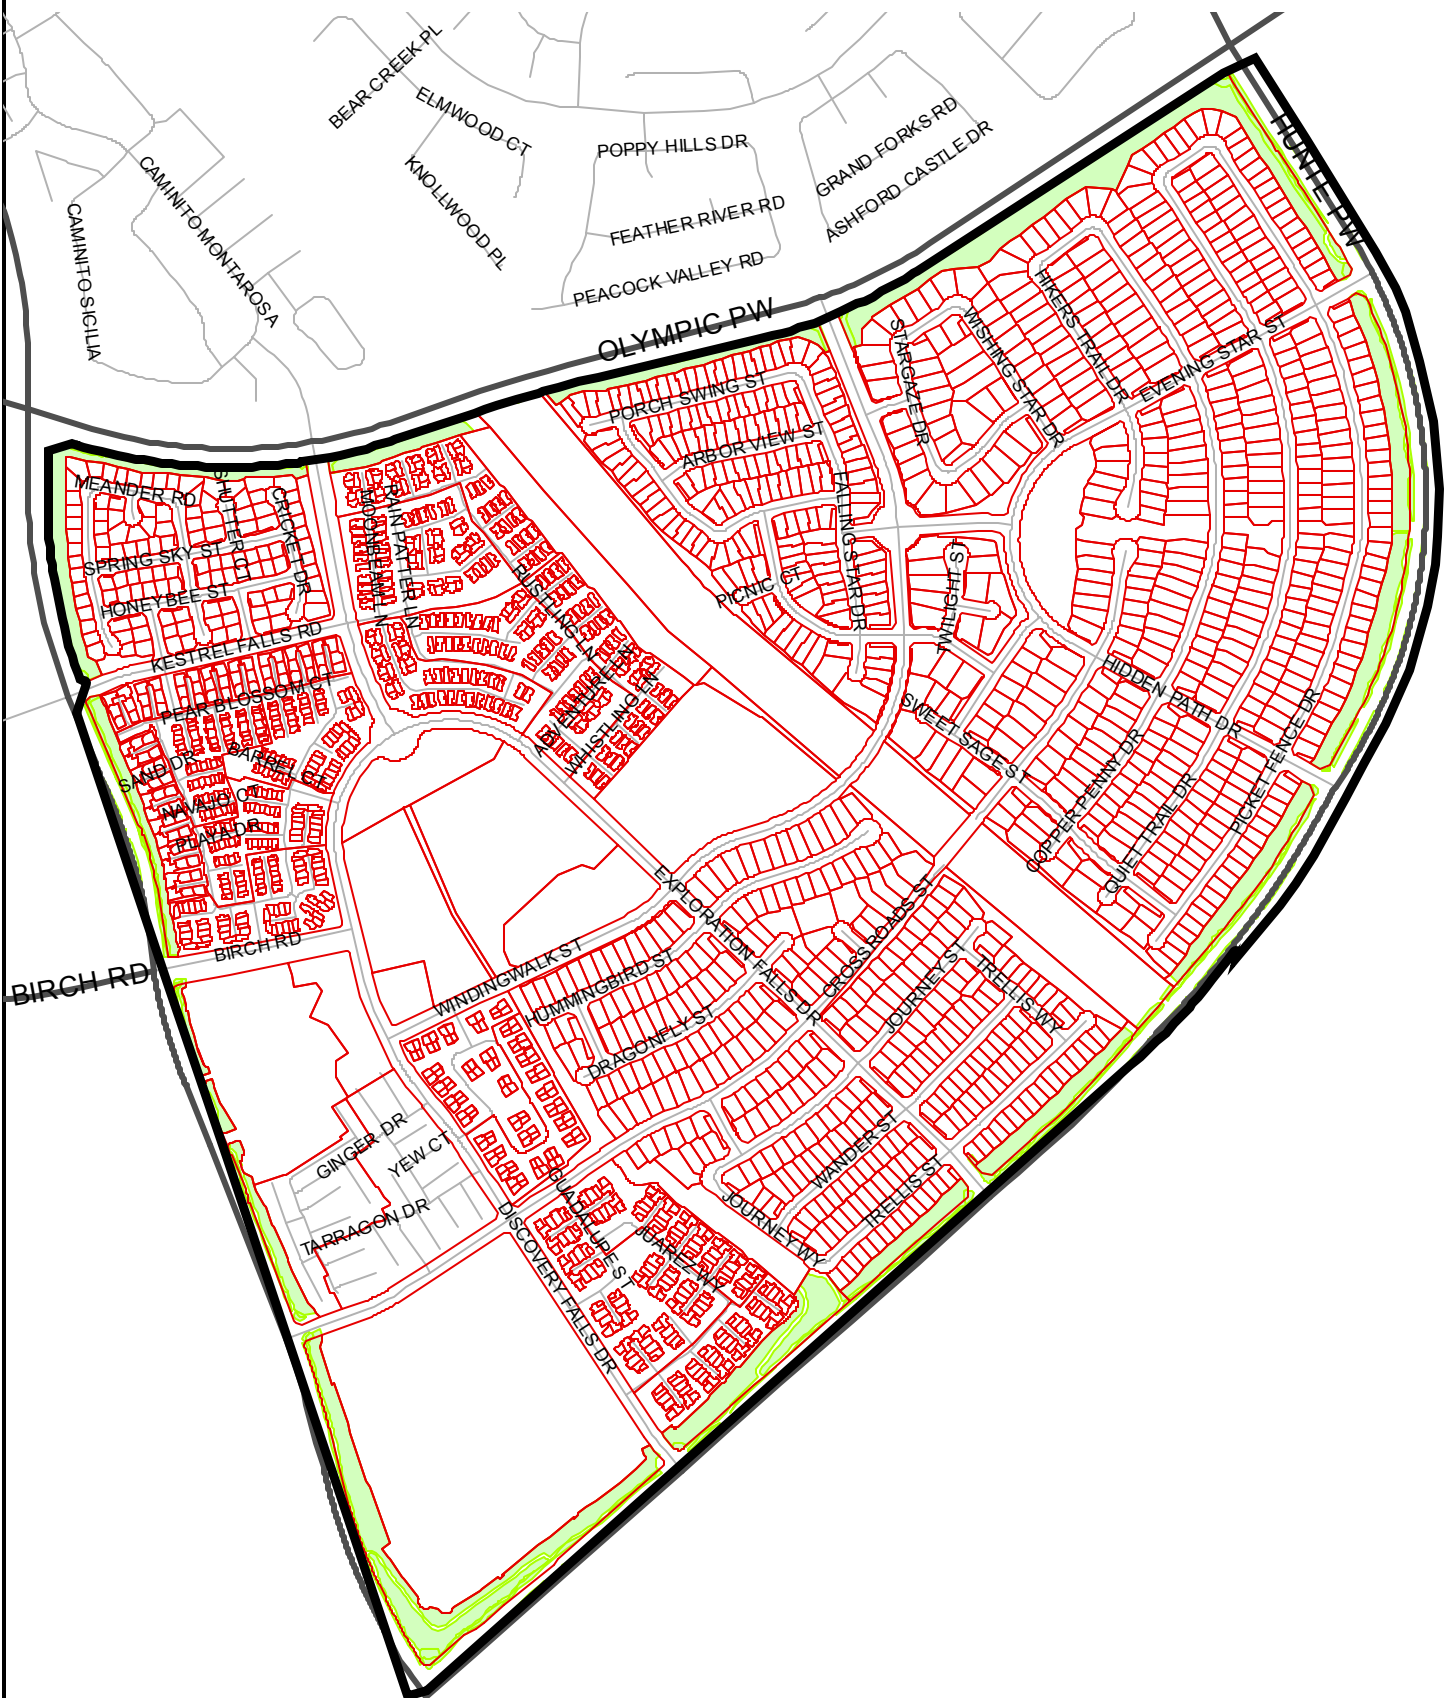

CFD MAINTENANCE DISTRICT NO. CFD97-2

City of Chula Vista
County of San Diego
State of California
Boundary Map

CFD MAINTENANCE DISTRICT NO. CFD97-2

City of Chula Vista
County of San Diego
State of California
Boundary Map

CFD MAINTENANCE DISTRICT NO. CFD97-2

City of Chula Vista
County of San Diego
State of California
Boundary Map

CFD MAINTENANCE DISTRICT NO. CFD98-1

City of Chula Vista County of San Diego State of California Boundary Map