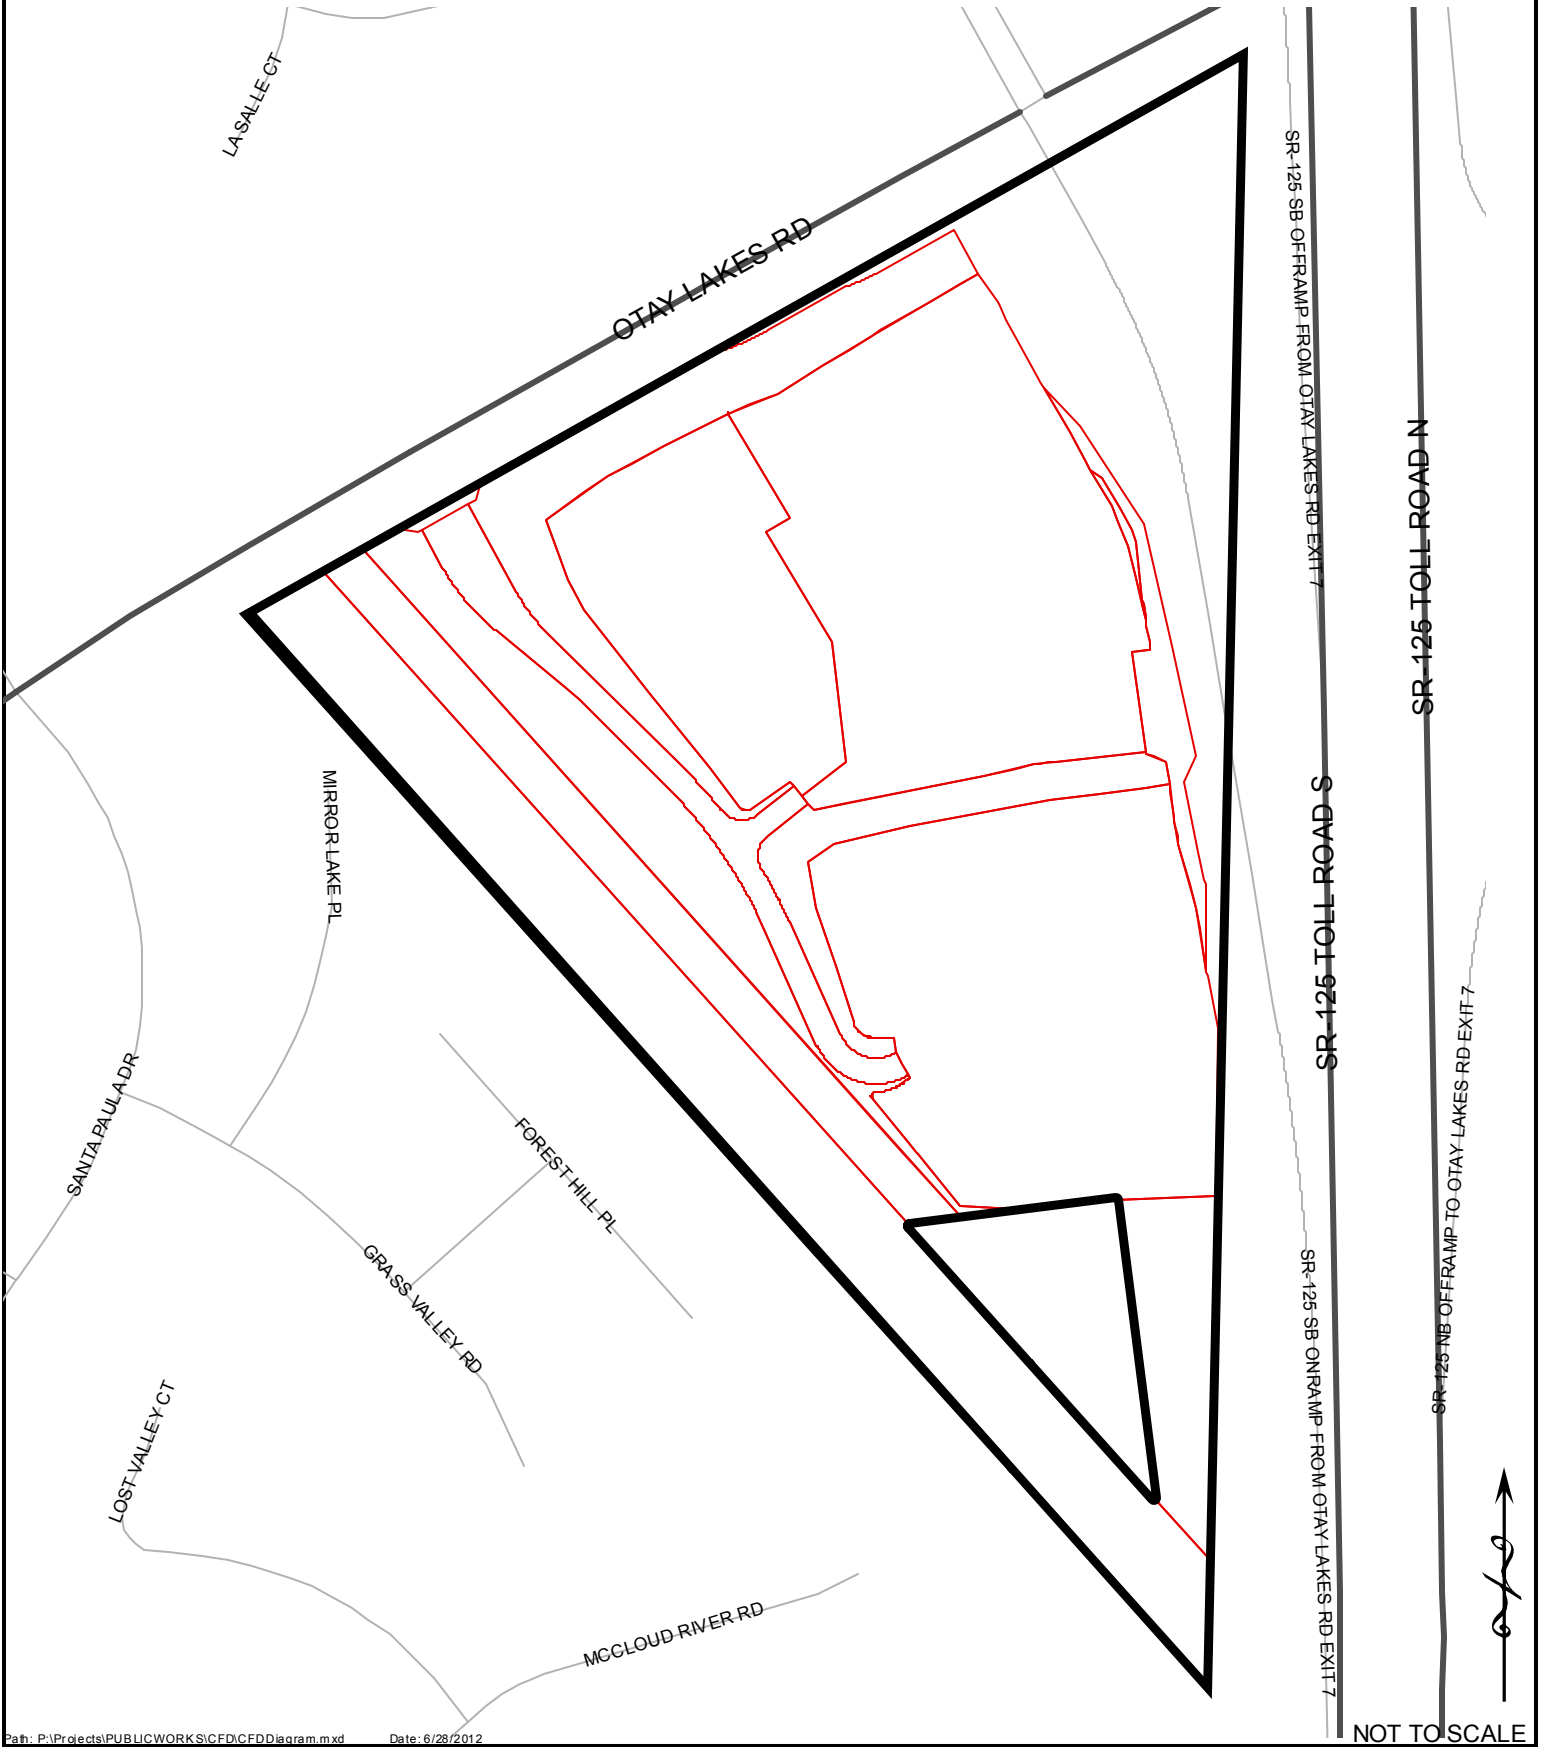

CFD MAINTENANCE DISTRICT NO. CFD07M

City of Chula Vista
County of San Diego
State of California
Boundary Map

CFD MAINTENANCE DISTRICT NO. CFD07M

City of Chula Vista
County of San Diego
State of California
Boundary Map

CFD MAINTENANCE DISTRICT NO. CFD07M

City of Chula Vista
County of San Diego
State of California
Boundary Map

NOT TO SCALE

CFD MAINTENANCE DISTRICT NO. CFD07M

City of Chula Vista
County of San Diego
State of California
Boundary Map

CFD MAINTENANCE DISTRICT NO. CFD09M

City of Chula Vista
County of San Diego
State of California
Boundary Map

CFD MAINTENANCE DISTRICT NO. CFD11M

City of Chula Vista
County of San Diego
State of California
Boundary Map