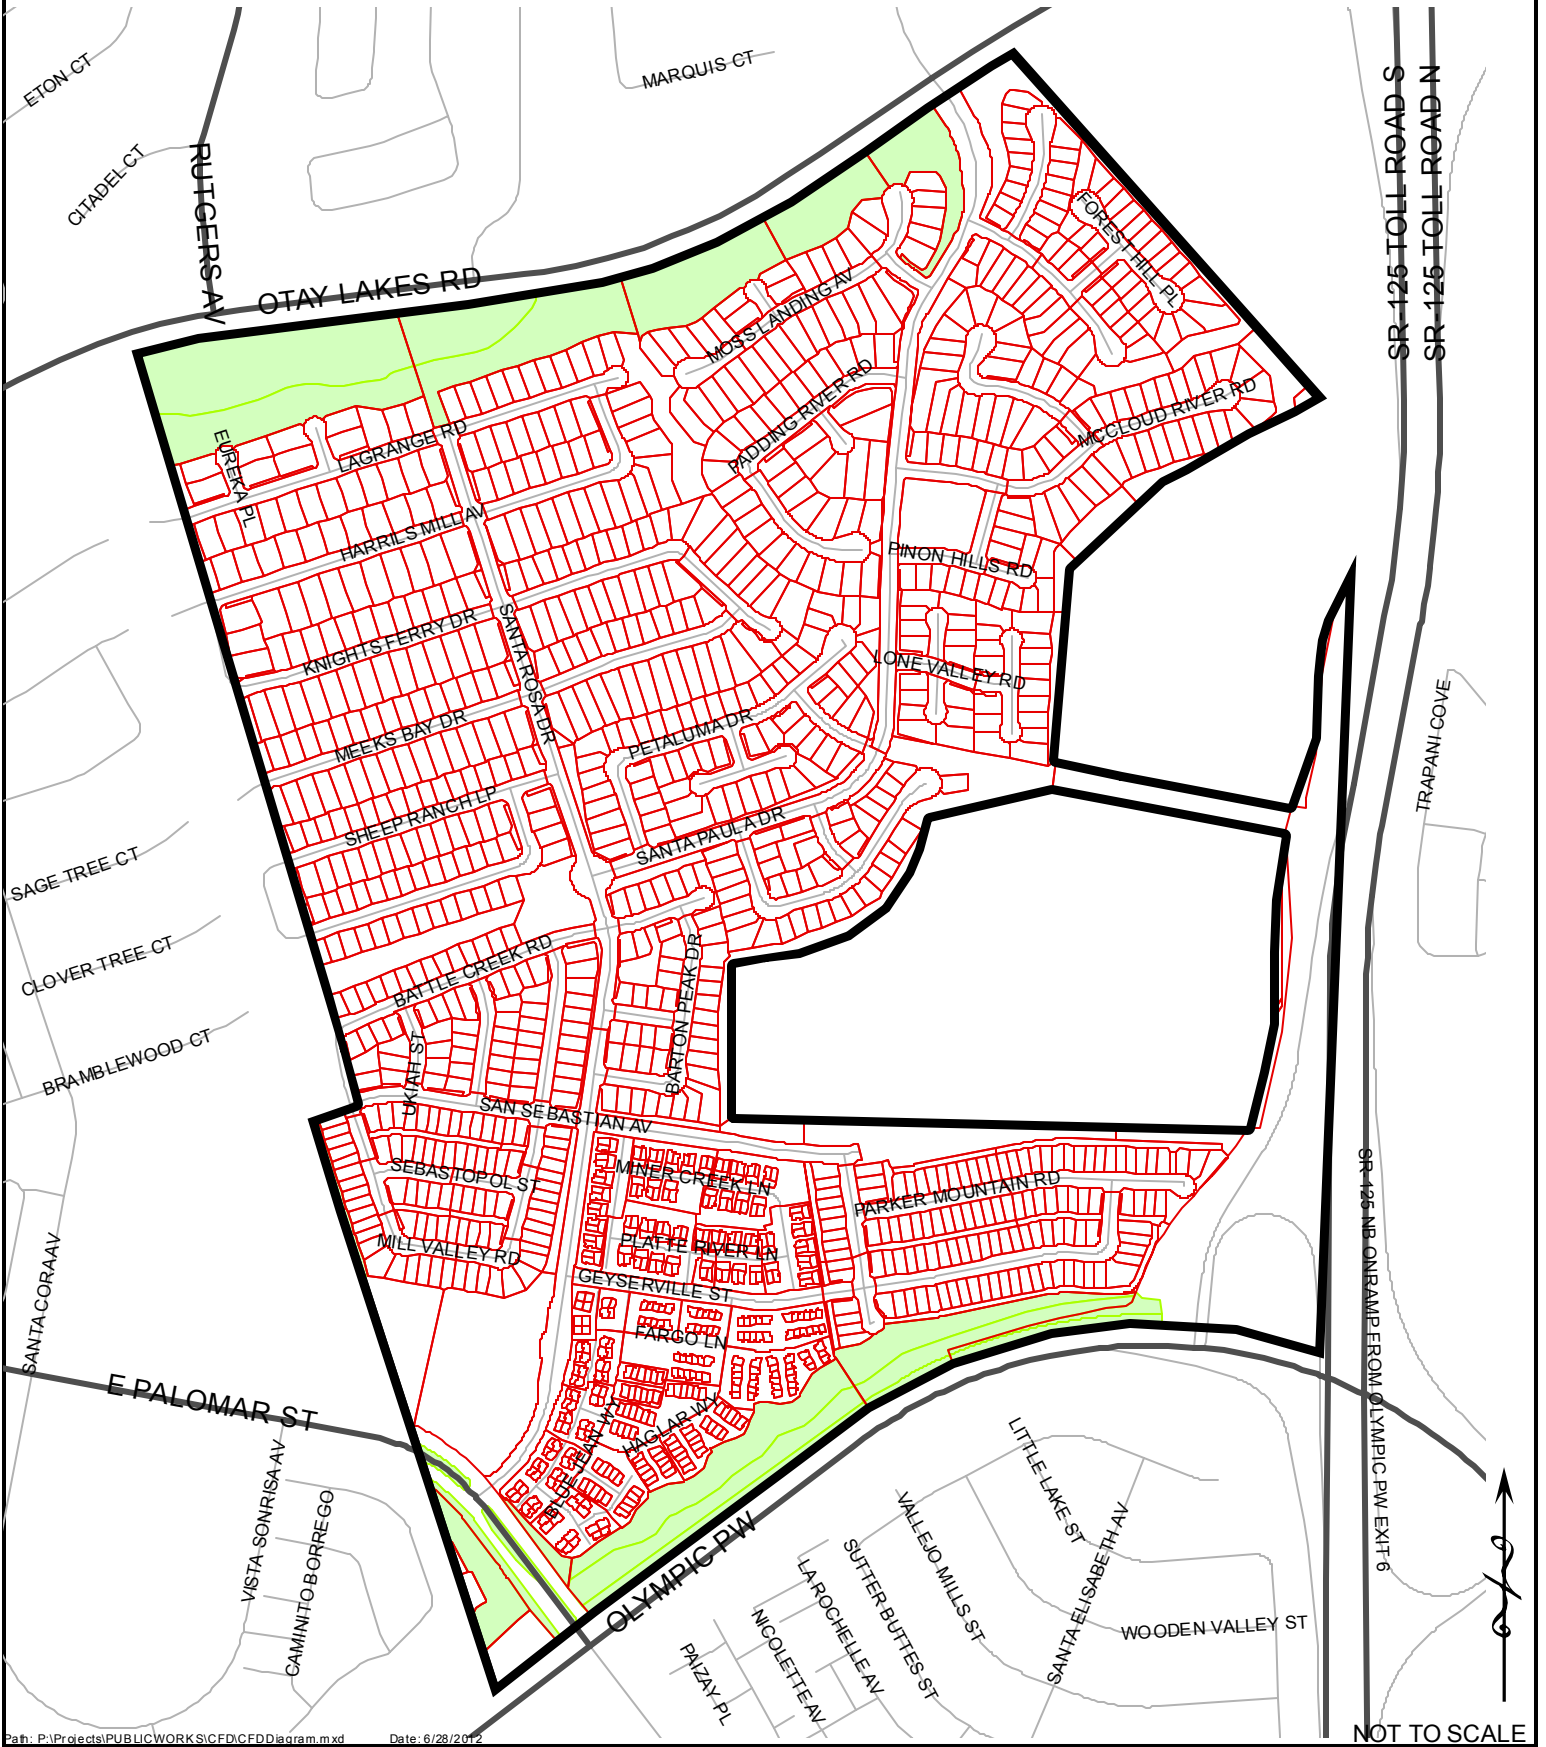

CFD MAINTENANCE DISTRICT NO. CFD97-1

City of Chula Vista
County of San Diego
State of California
Boundary Map

CFD MAINTENANCE DISTRICT NO. CFD97-2

City of Chula Vista
County of San Diego
State of California
Boundary Map

CFD MAINTENANCE DISTRICT NO. CFD97-2

City of Chula Vista
County of San Diego
State of California
Boundary Map

CFD MAINTENANCE DISTRICT NO. CFD97-2
City of Chula Vista
County of San Diego
State of California
Boundary Map