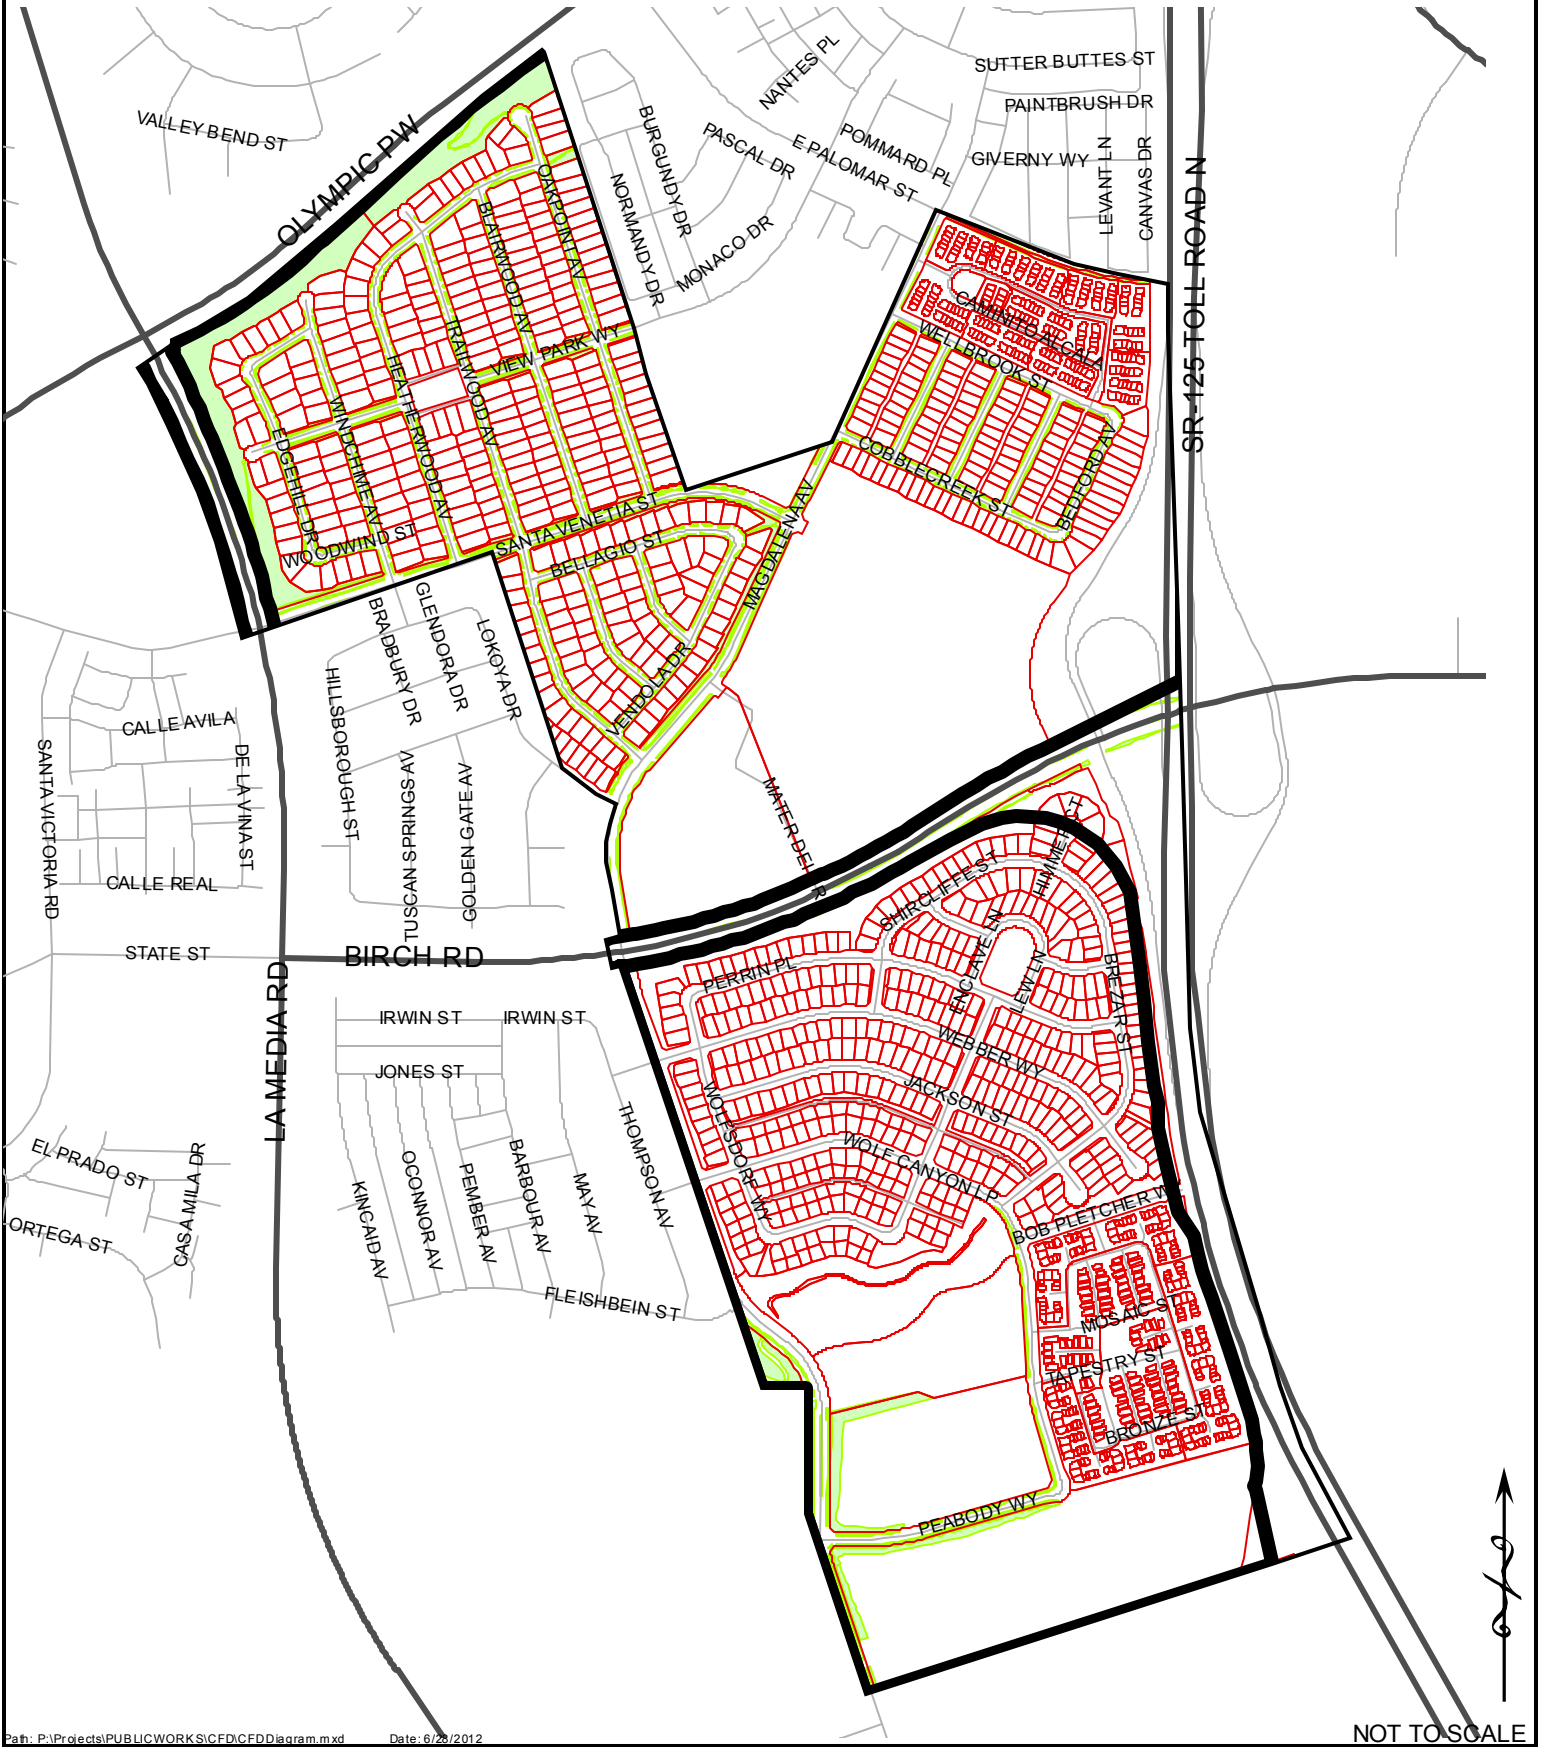

CFD MAINTENANCE DISTRICT NO. CFD97-2

City of Chula Vista
County of San Diego
State of California
Boundary Map

CFD MAINTENANCE DISTRICT NO. CFD97-2

City of Chula Vista
County of San Diego
State of California
Boundary Map

CFD MAINTENANCE DISTRICT NO. CFD97-2

City of Chula Vista
County of San Diego
State of California
Boundary Map

CFD MAINTENANCE DISTRICT NO. CFD98-1

City of Chula Vista County of San Diego State of California Boundary Map

CFD MAINTENANCE DISTRICT NO. CFD98-2

City of Chula Vista County of San Diego State of California Boundary Map

CFD MAINTENANCE DISTRICT NO. CFD98-3

City of Chula Vista
County of San Diego
State of California
Boundary Map