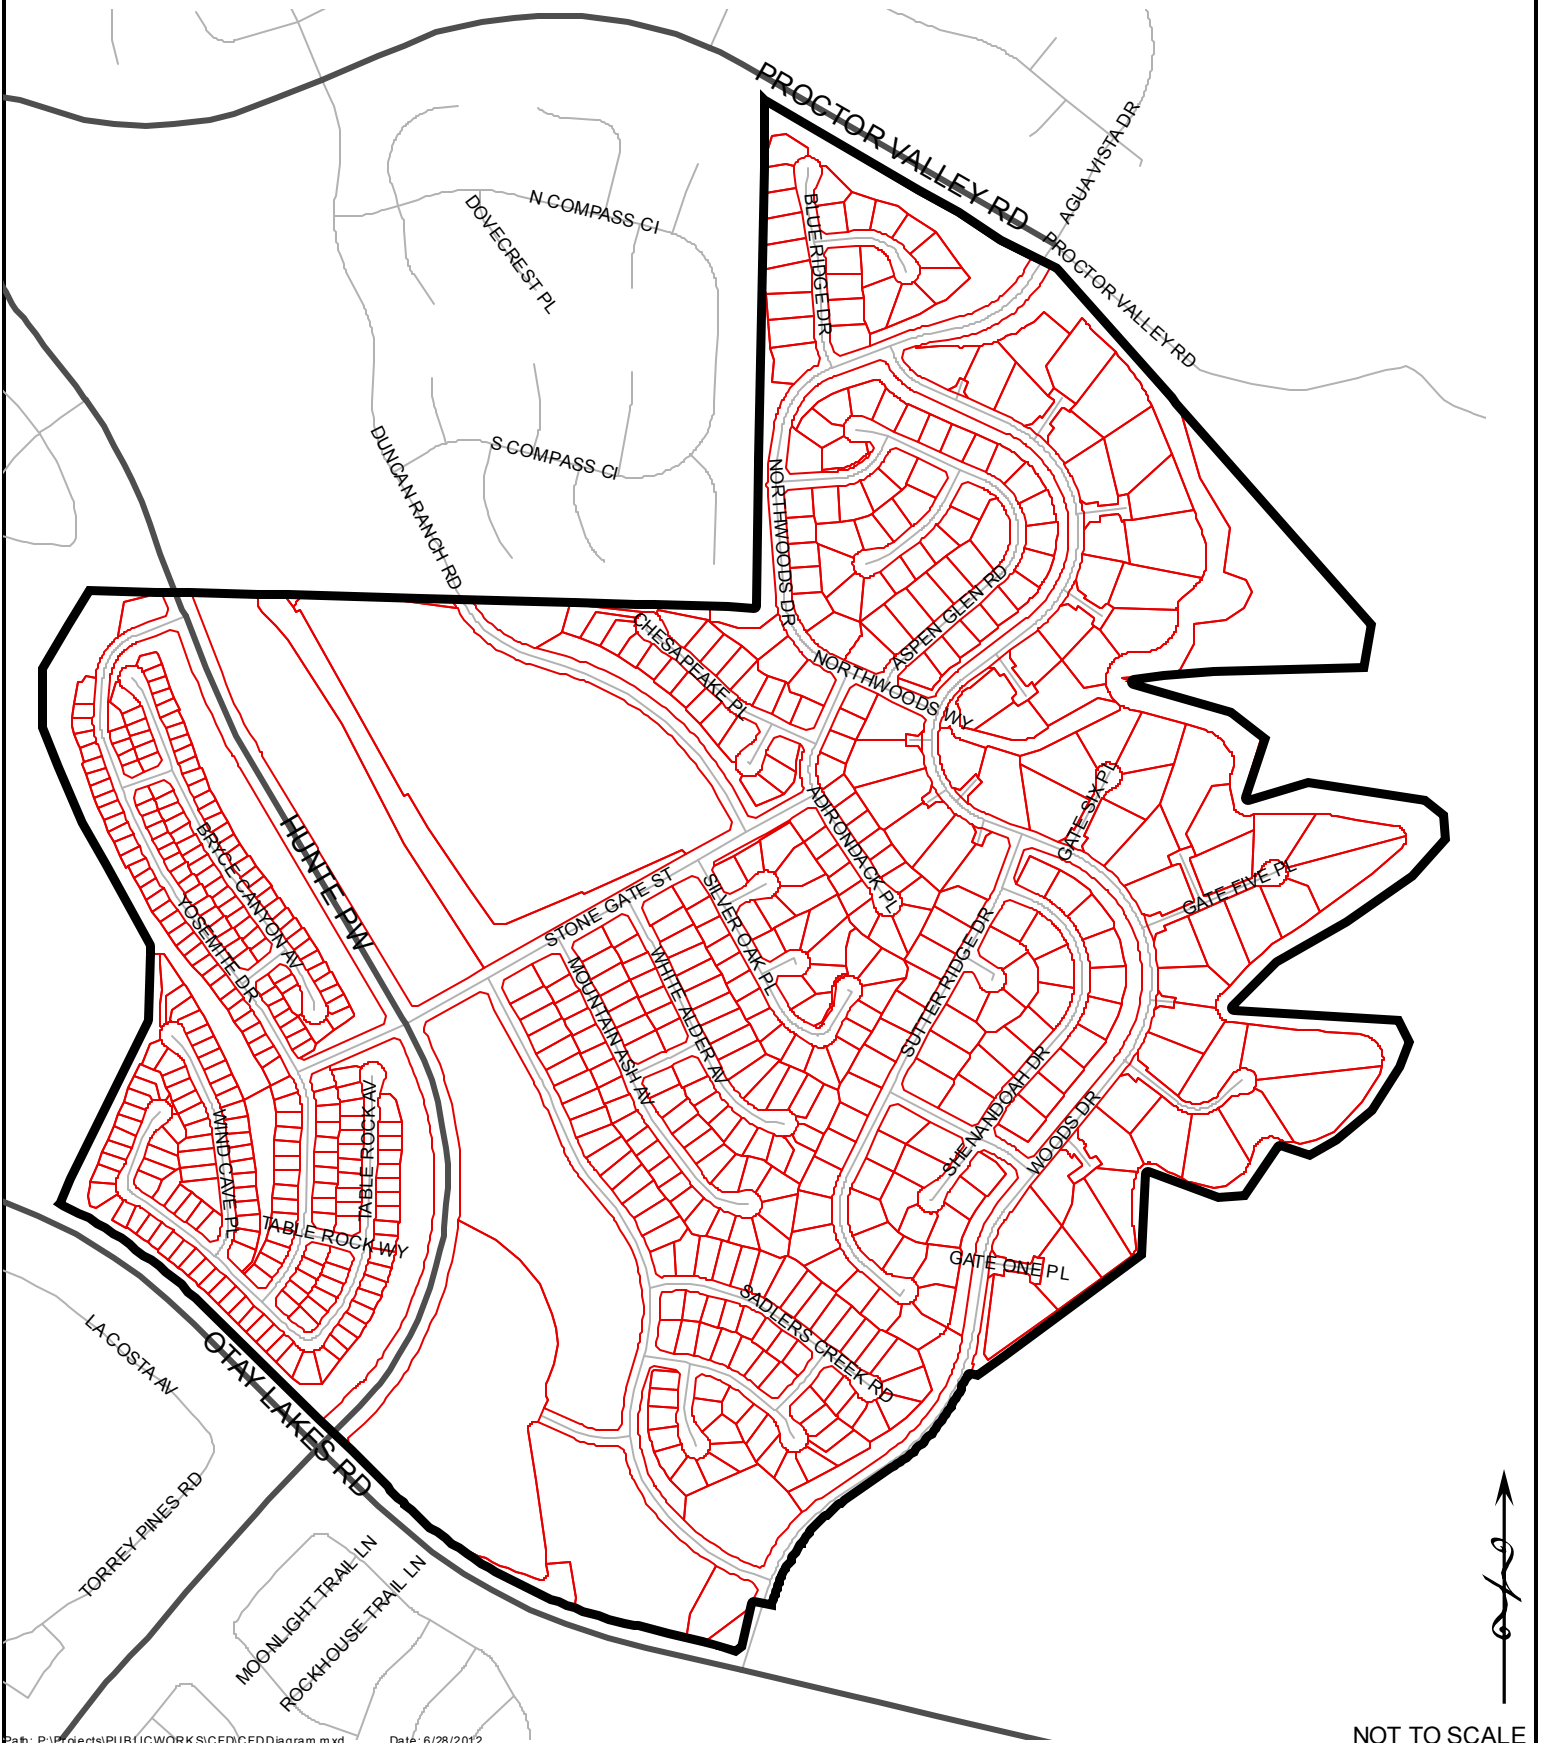

CFD MAINTENANCE DISTRICT NO. CFD07M

City of Chula Vista
County of San Diego
State of California
Boundary Map

CFD MAINTENANCE DISTRICT NO. CFD07M

City of Chula Vista
County of San Diego
State of California
Boundary Map

CFD MAINTENANCE DISTRICT NO. CFD07M

City of Chula Vista
County of San Diego
State of California
Boundary Map

NOT TO SCALE

CFD MAINTENANCE DISTRICT NO. CFD07M

City of Chula Vista
County of San Diego
State of California
Boundary Map