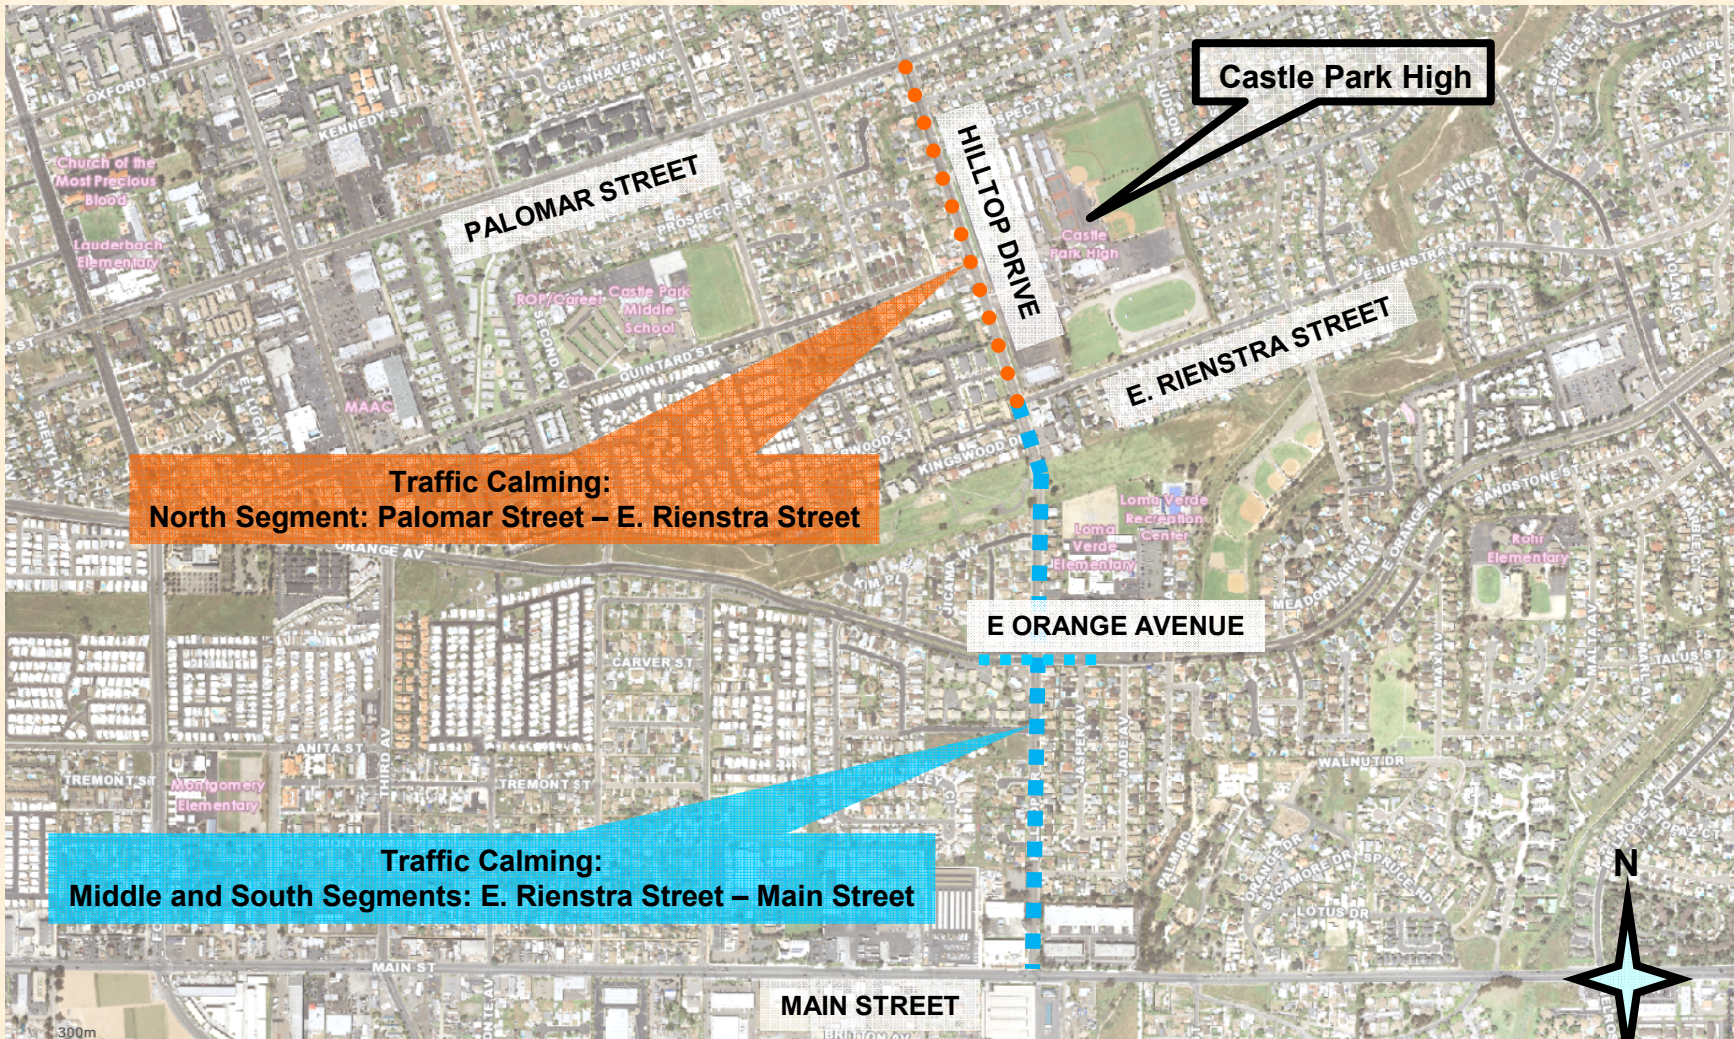

Location Map

Traffic Calming:
North Segment: Palomar Street – E. Rienstra Street

Traffic Calming:
Middle and South Segments: E. Rienstra Street – Main Street

Castle Park High

E ORANGE AVENUE

MAIN STREET