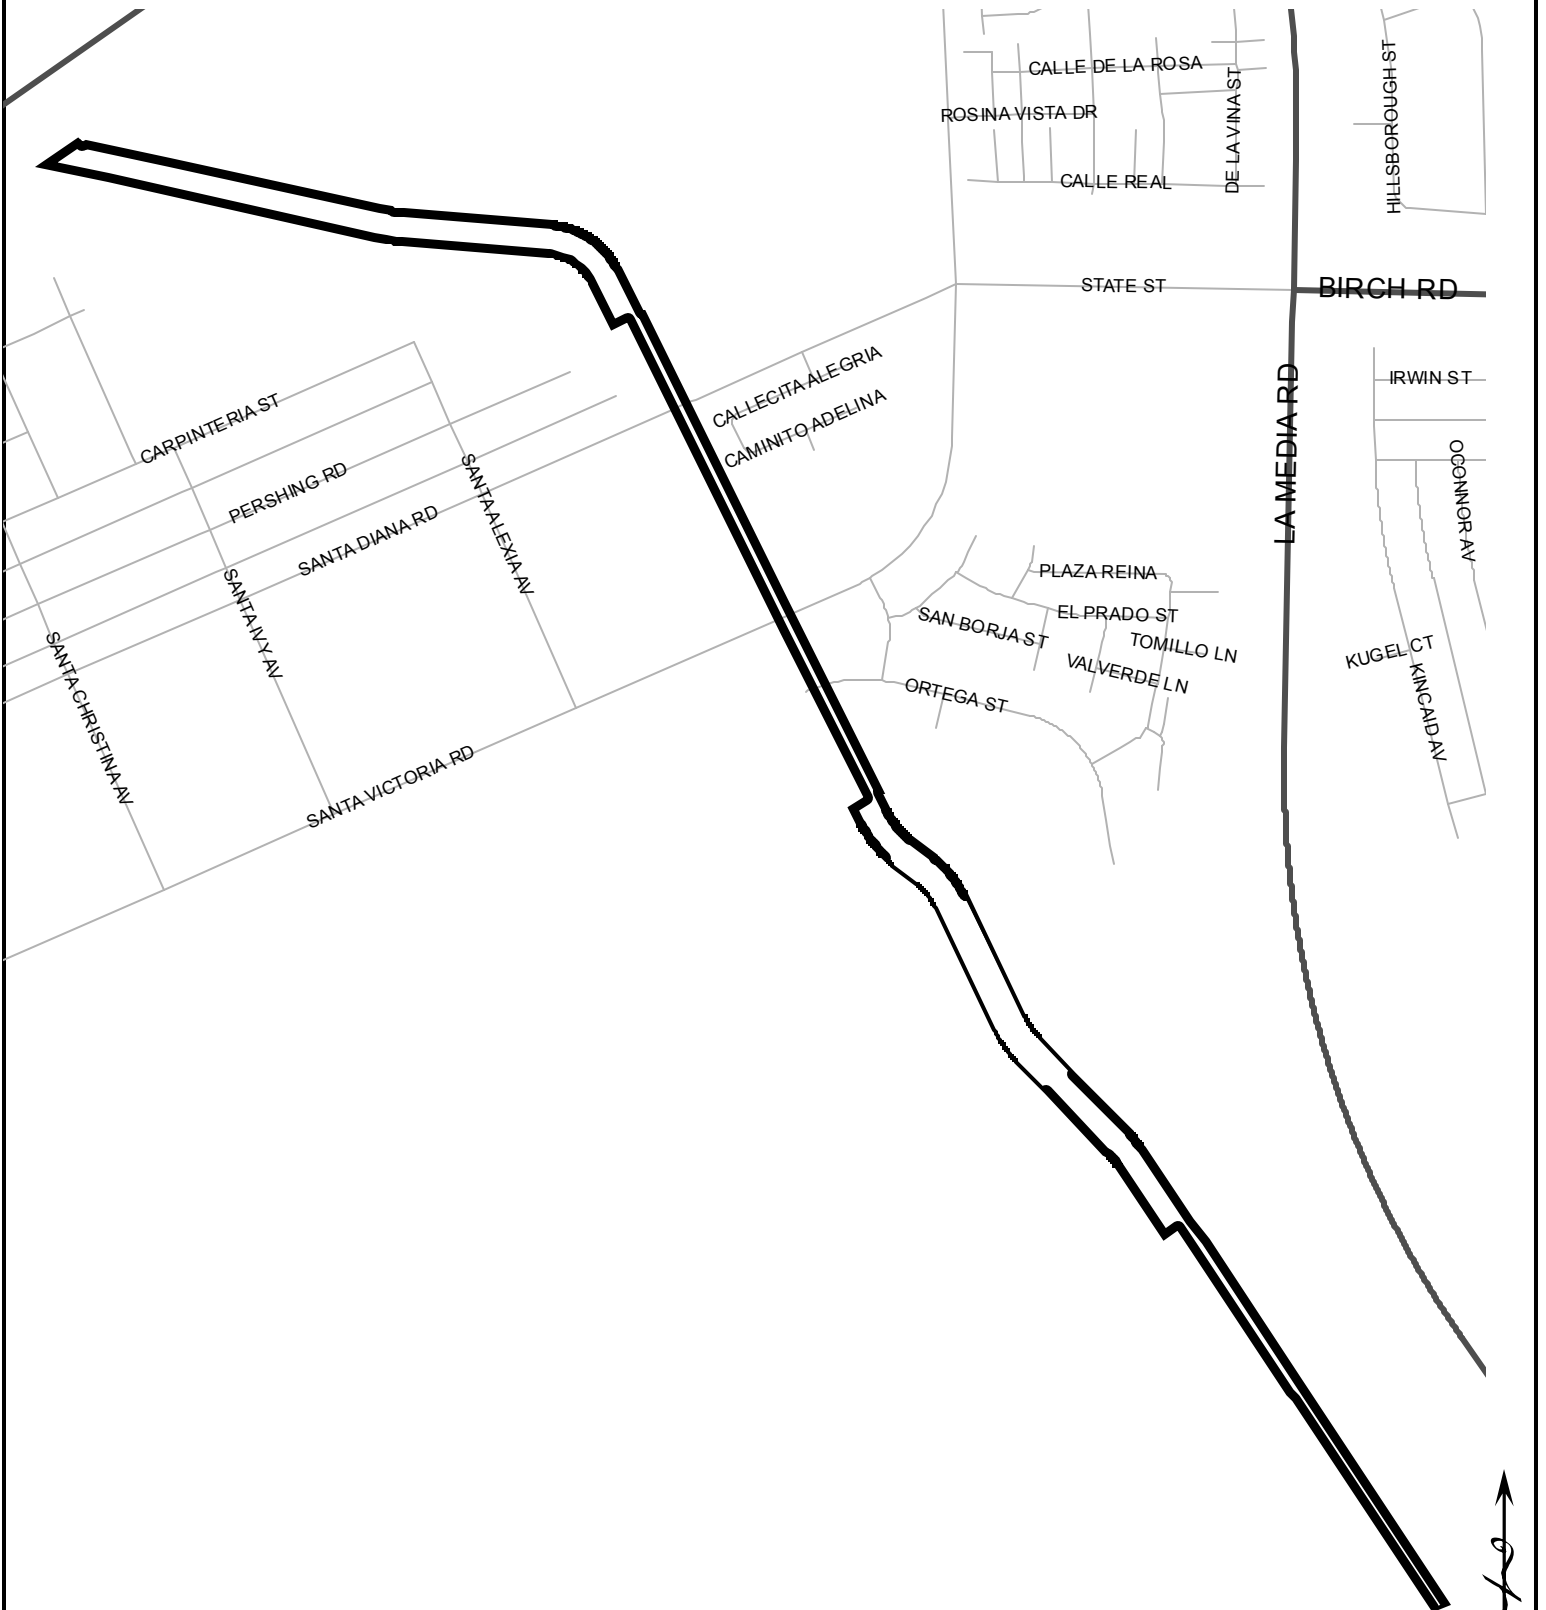

CFD MAINTENANCE DISTRICT NO. CFD13M

City of Chula Vista
County of San Diego
State of California
Boundary Map