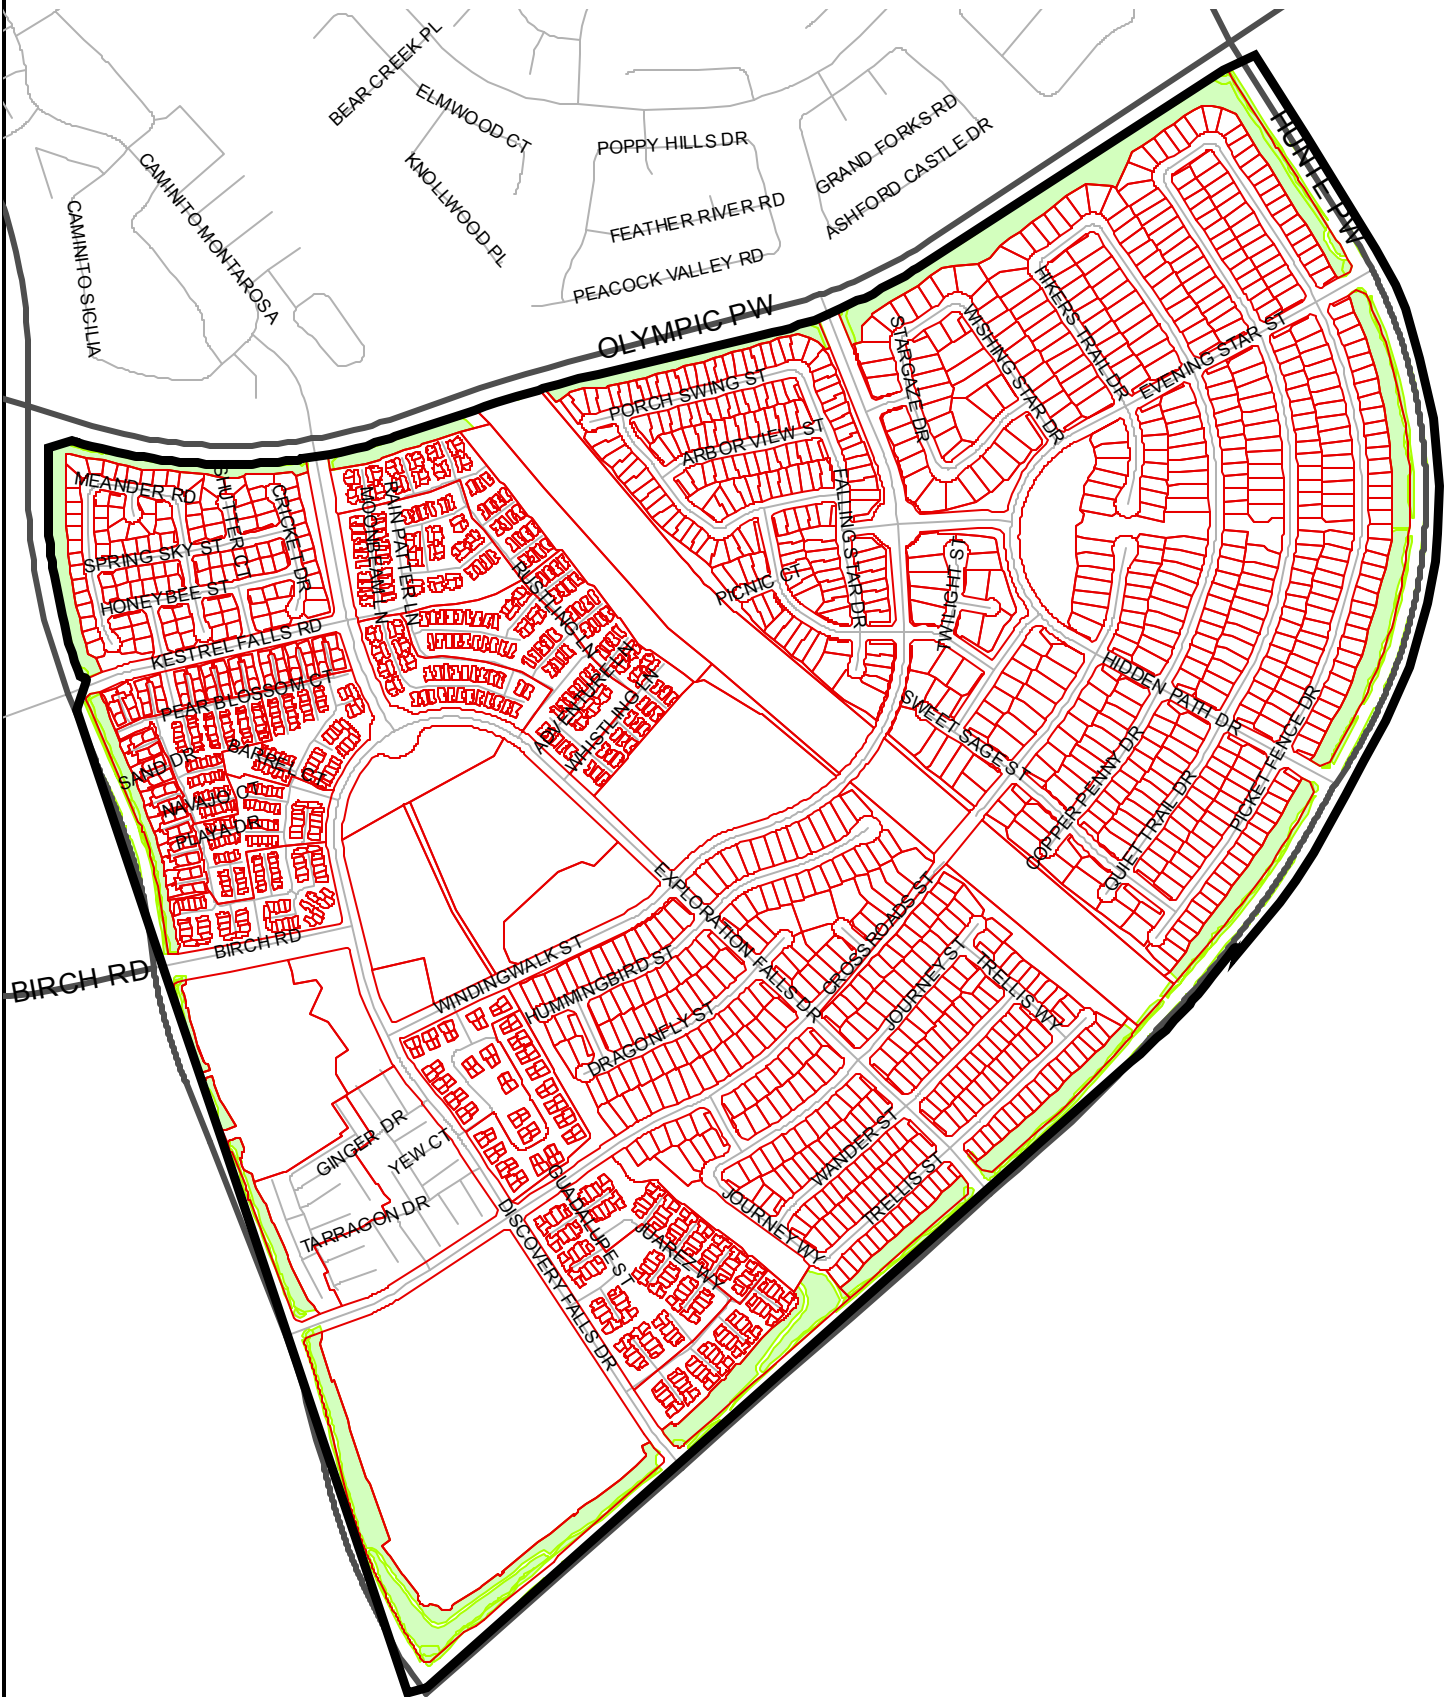

NOT TO SCALE

CFD MAINTENANCE DISTRICT NO. CFD97-2

City of Chula Vista
County of San Diego
State of California
Boundary Map

CFD MAINTENANCE DISTRICT NO. CFD97-2
City of Chula Vista
County of San Diego
State of California
Boundary Map

CFD MAINTENANCE DISTRICT NO. CFD97-2

City of Chula Vista County of San Diego State of California Boundary Map

CFD MAINTENANCE DISTRICT NO. CFD97-2

City of Chula Vista
County of San Diego
State of California
Boundary Map