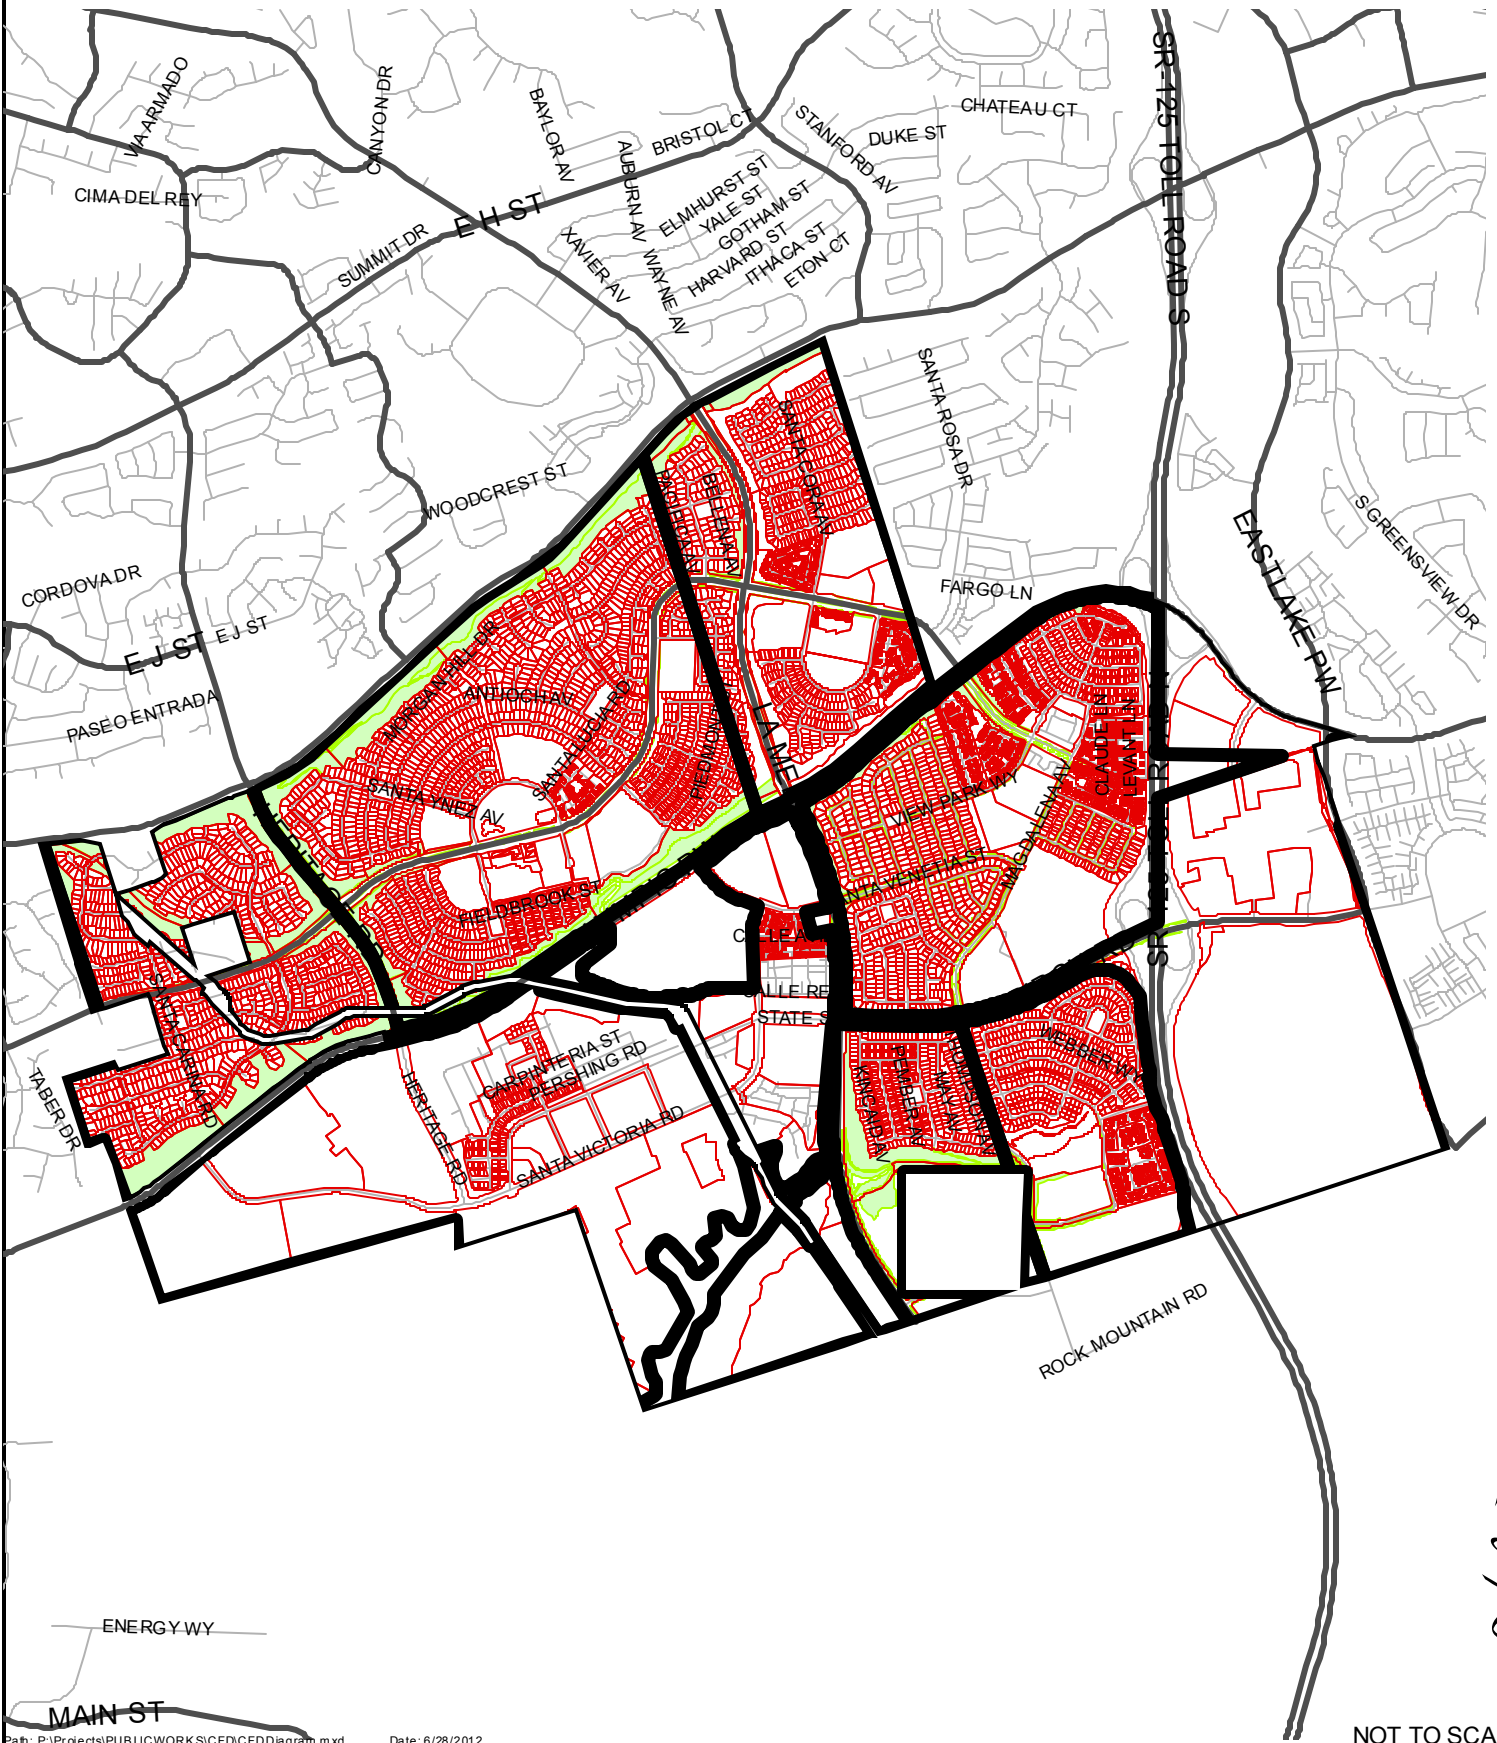

CFD MAINTENANCE DISTRICT NO. CFD12M
City of Chula Vista
County of San Diego
State of California
Boundary Map

CFD MAINTENANCE DISTRICT NO. CFD13M

City of Chula Vista
County of San Diego
State of California
Boundary Map

CFD MAINTENANCE DISTRICT NO. CFD13M

City of Chula Vista
County of San Diego
State of California
Boundary Map

CFD MAINTENANCE DISTRICT NO. CFD97-1

City of Chula Vista County of San Diego State of California Boundary Map

CFD MAINTENANCE DISTRICT NO. CFD97-1

City of Chula Vista
County of San Diego
State of California
Boundary Map

CFD MAINTENANCE DISTRICT NO. CFD97-2

City of Chula Vista
County of San Diego
State of California
Boundary Map

NOT TO SCALE

CFD MAINTENANCE DISTRICT NO. CFD97-2

City of Chula Vista
County of San Diego
State of California
Boundary Map

CFD MAINTENANCE DISTRICT NO. CFD97-2
City of Chula Vista
County of San Diego
State of California
Boundary Map