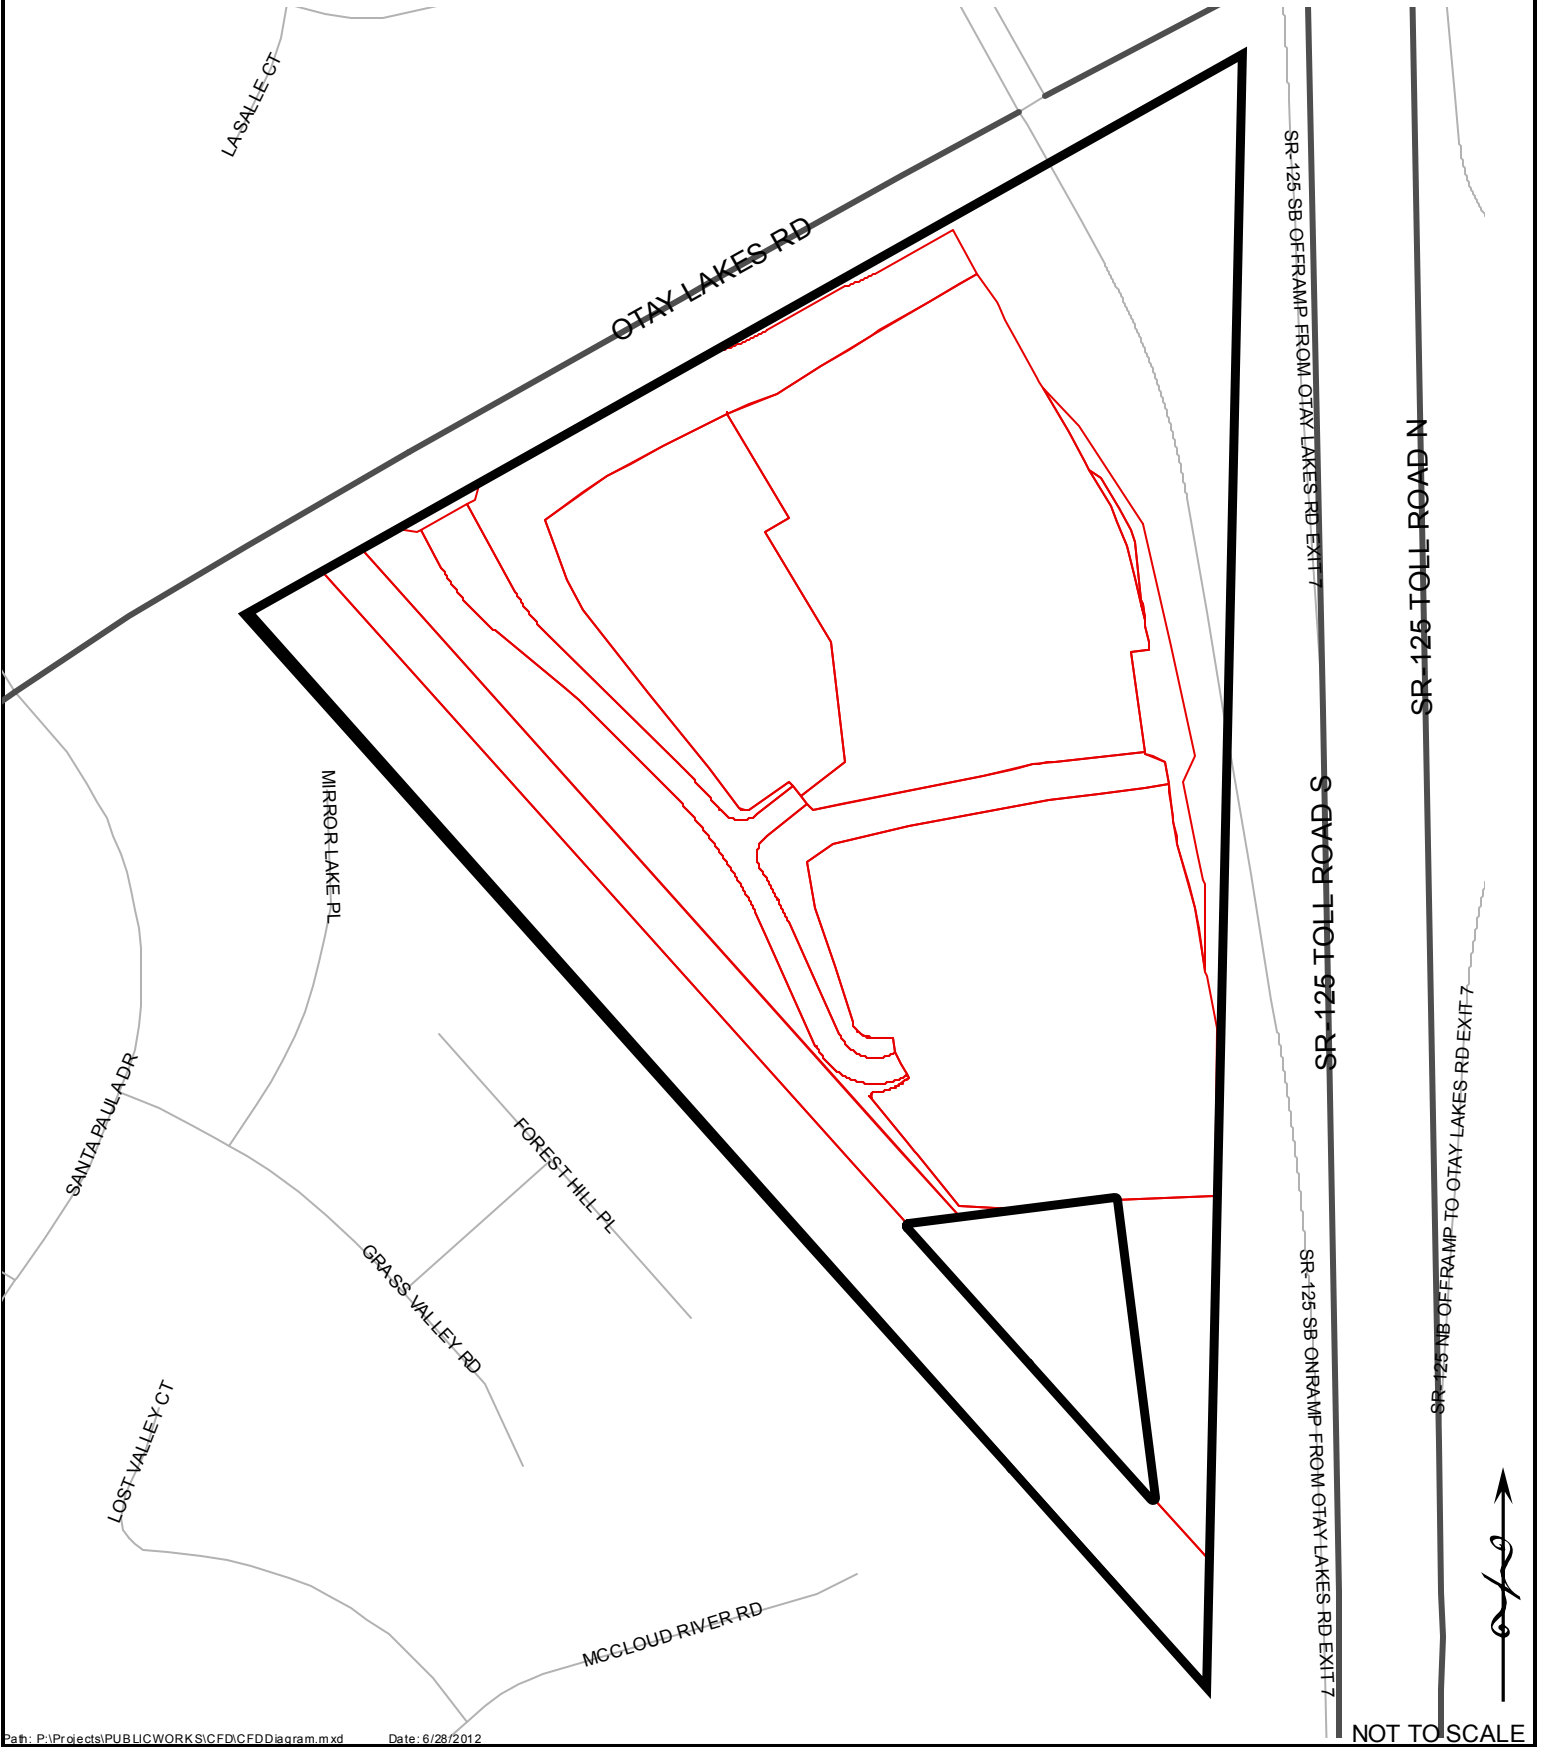

CFD MAINTENANCE DISTRICT NO. CFD07M

City of Chula Vista
County of San Diego
State of California
Boundary Map

CFD MAINTENANCE DISTRICT NO. CFD07M

City of Chula Vista
County of San Diego
State of California
Boundary Map

CFD MAINTENANCE DISTRICT NO. CFD07M

City of Chula Vista
County of San Diego
State of California
Boundary Map

NOT TO SCALE

CFD MAINTENANCE DISTRICT NO. CFD07M

City of Chula Vista
County of San Diego
State of California
Boundary Map

CFD MAINTENANCE DISTRICT NO. CFD09M

City of Chula Vista
County of San Diego
State of California
Boundary Map

CFD MAINTENANCE DISTRICT NO. CFD11M

City of Chula Vista
County of San Diego
State of California
Boundary Map