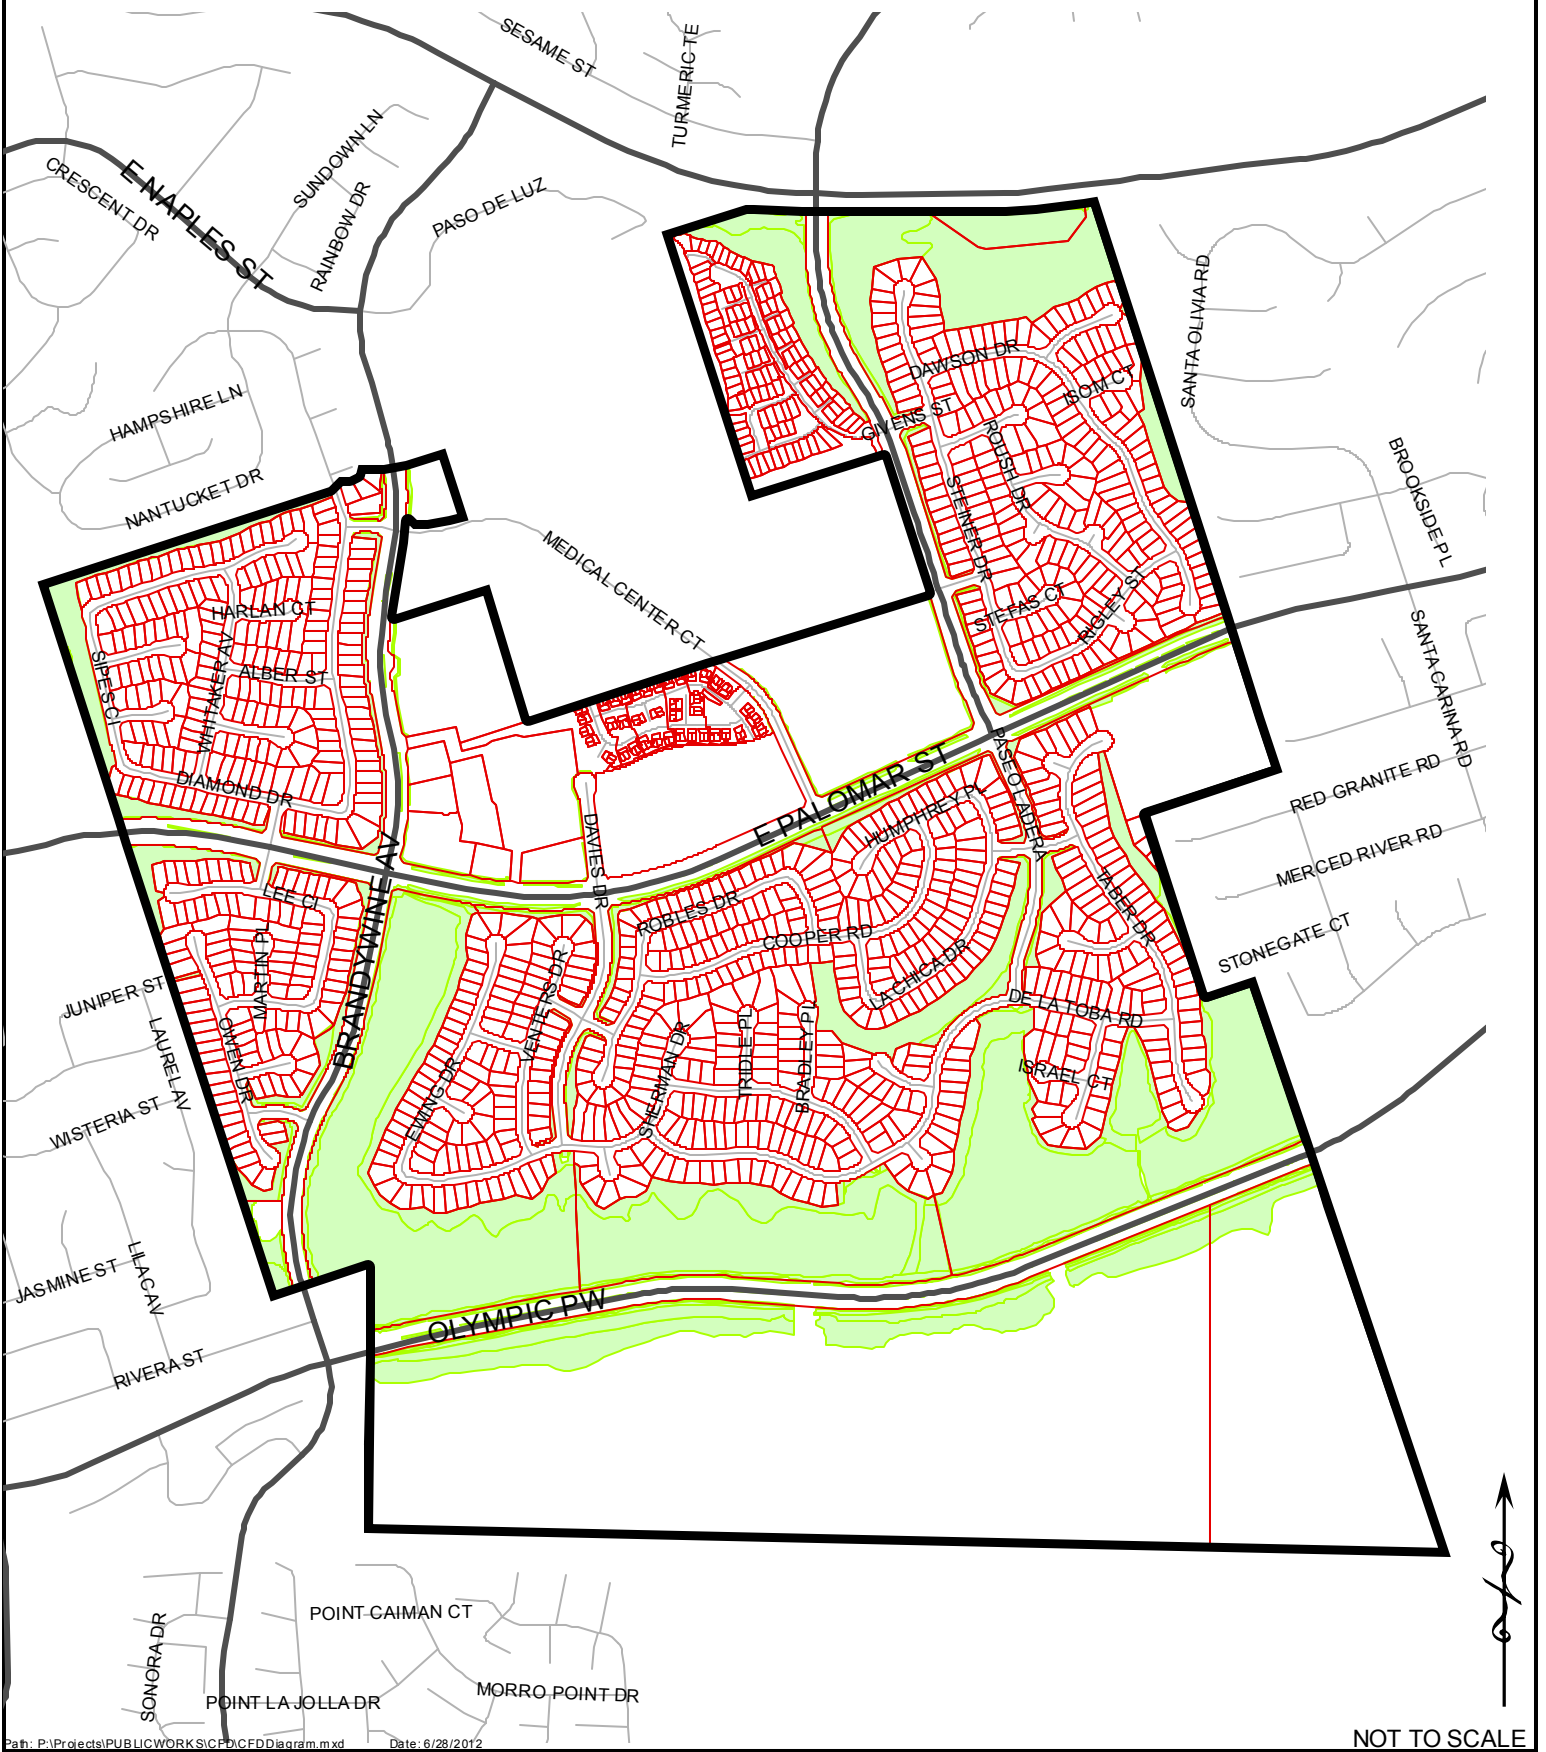

CFD MAINTENANCE DISTRICT NO. CFD98-1

City of Chula Vista County of San Diego State of California Boundary Map

CFD MAINTENANCE DISTRICT NO. CFD98-2

City of Chula Vista County of San Diego State of California Boundary Map

CFD MAINTENANCE DISTRICT NO. CFD98-3

City of Chula Vista
County of San Diego
State of California
Boundary Map

CFD MAINTENANCE DISTRICT NO. CFD98-3

City of Chula Vista
County of San Diego
State of California
Boundary Map