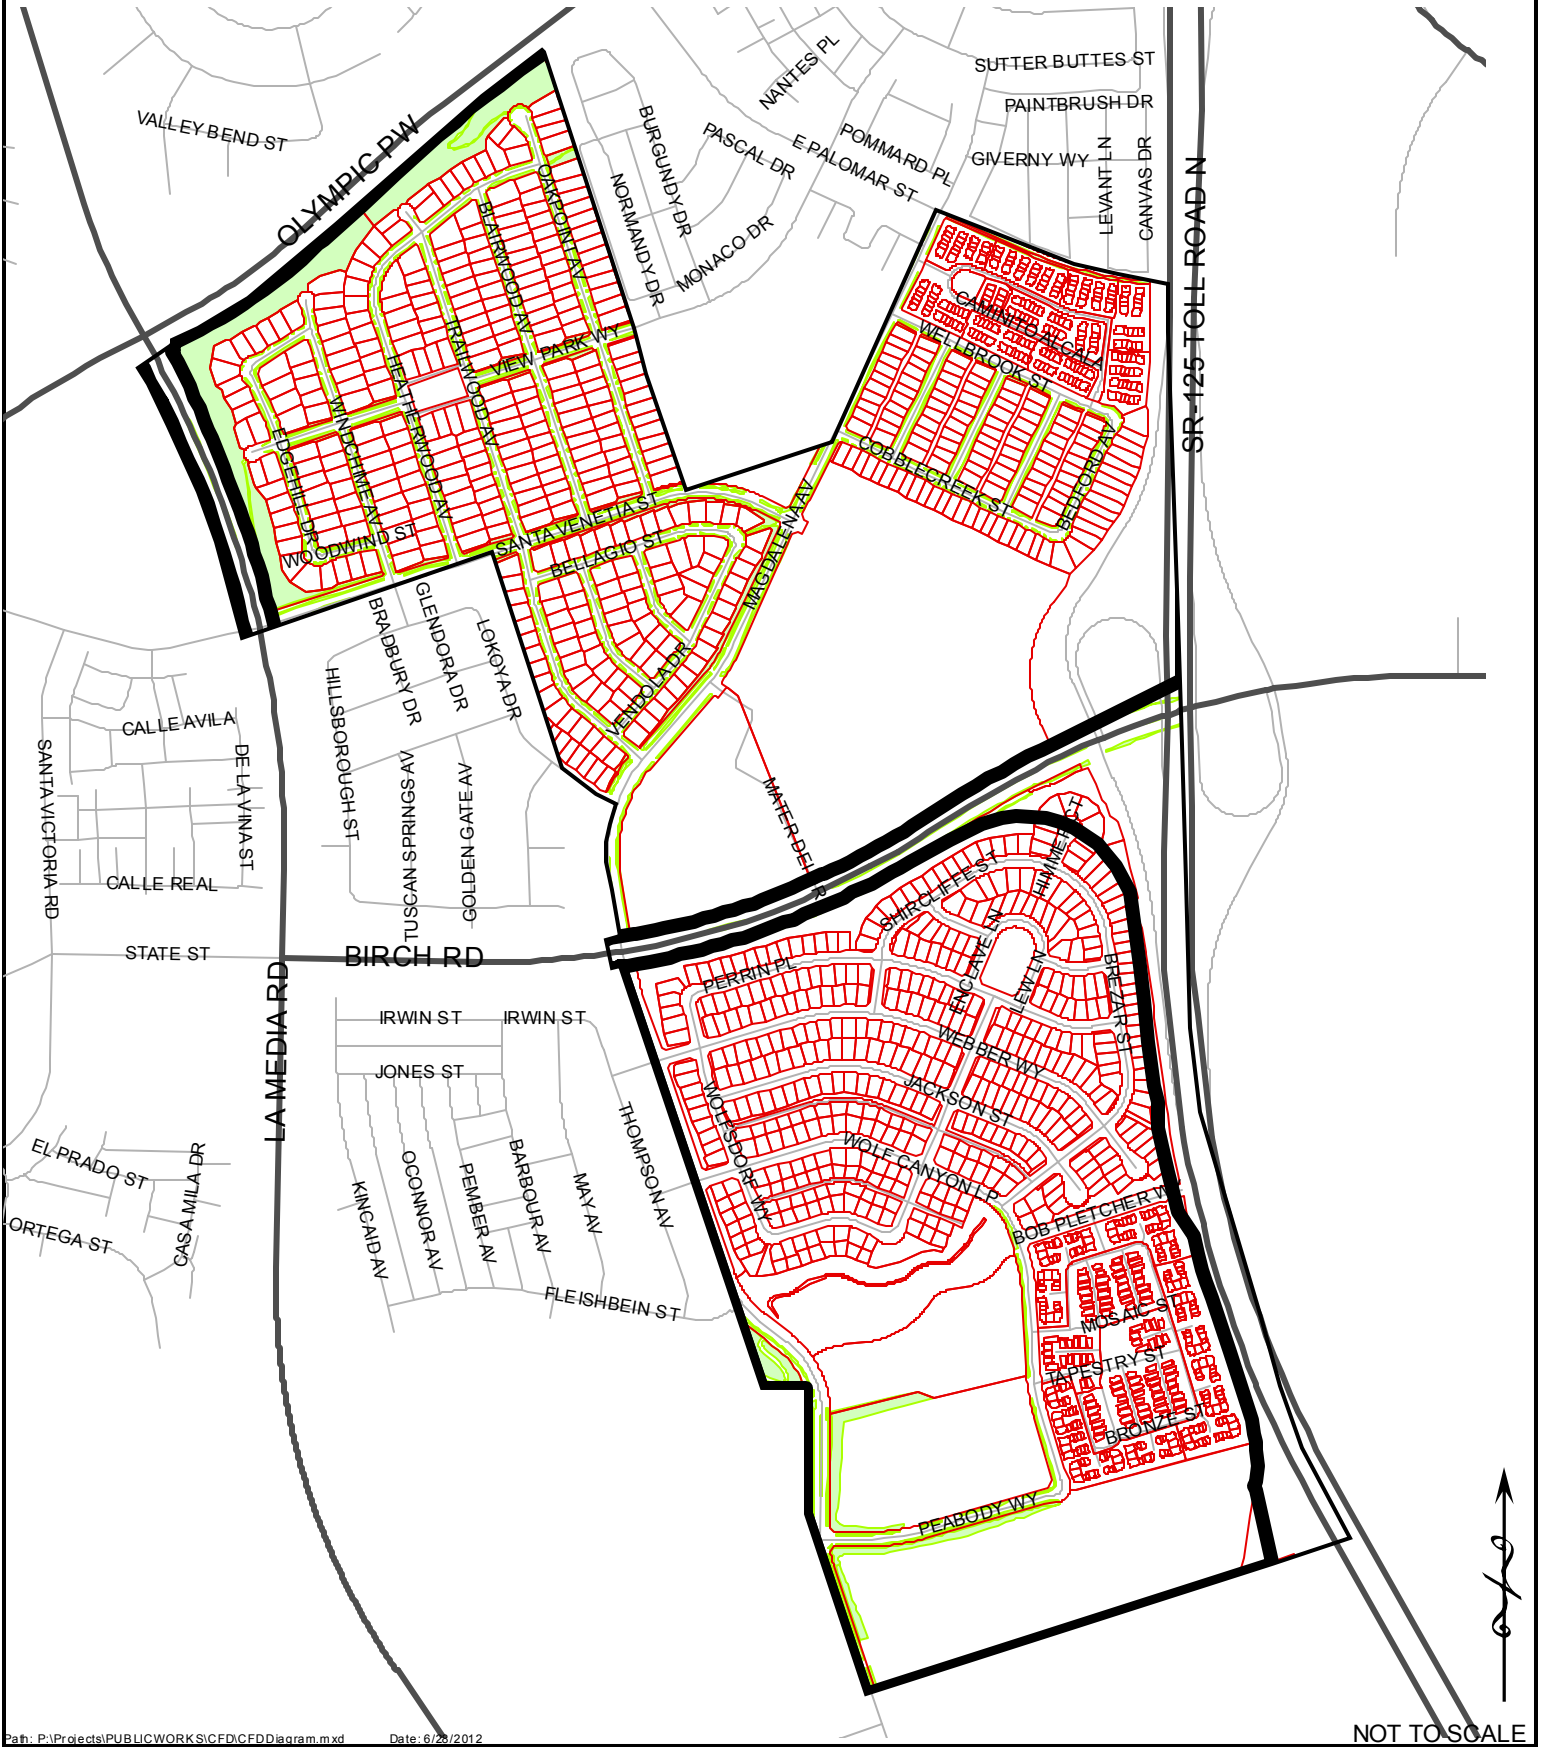

CFD MAINTENANCE DISTRICT NO. CFD97-2

City of Chula Vista County of San Diego State of California Boundary Map

CFD MAINTENANCE DISTRICT NO. CFD97-2

City of Chula Vista
County of San Diego
State of California
Boundary Map

CFD MAINTENANCE DISTRICT NO. CFD98-1

City of Chula Vista County of San Diego State of California Boundary Map

CFD MAINTENANCE DISTRICT NO. CFD98-2

City of Chula Vista County of San Diego State of California Boundary Map