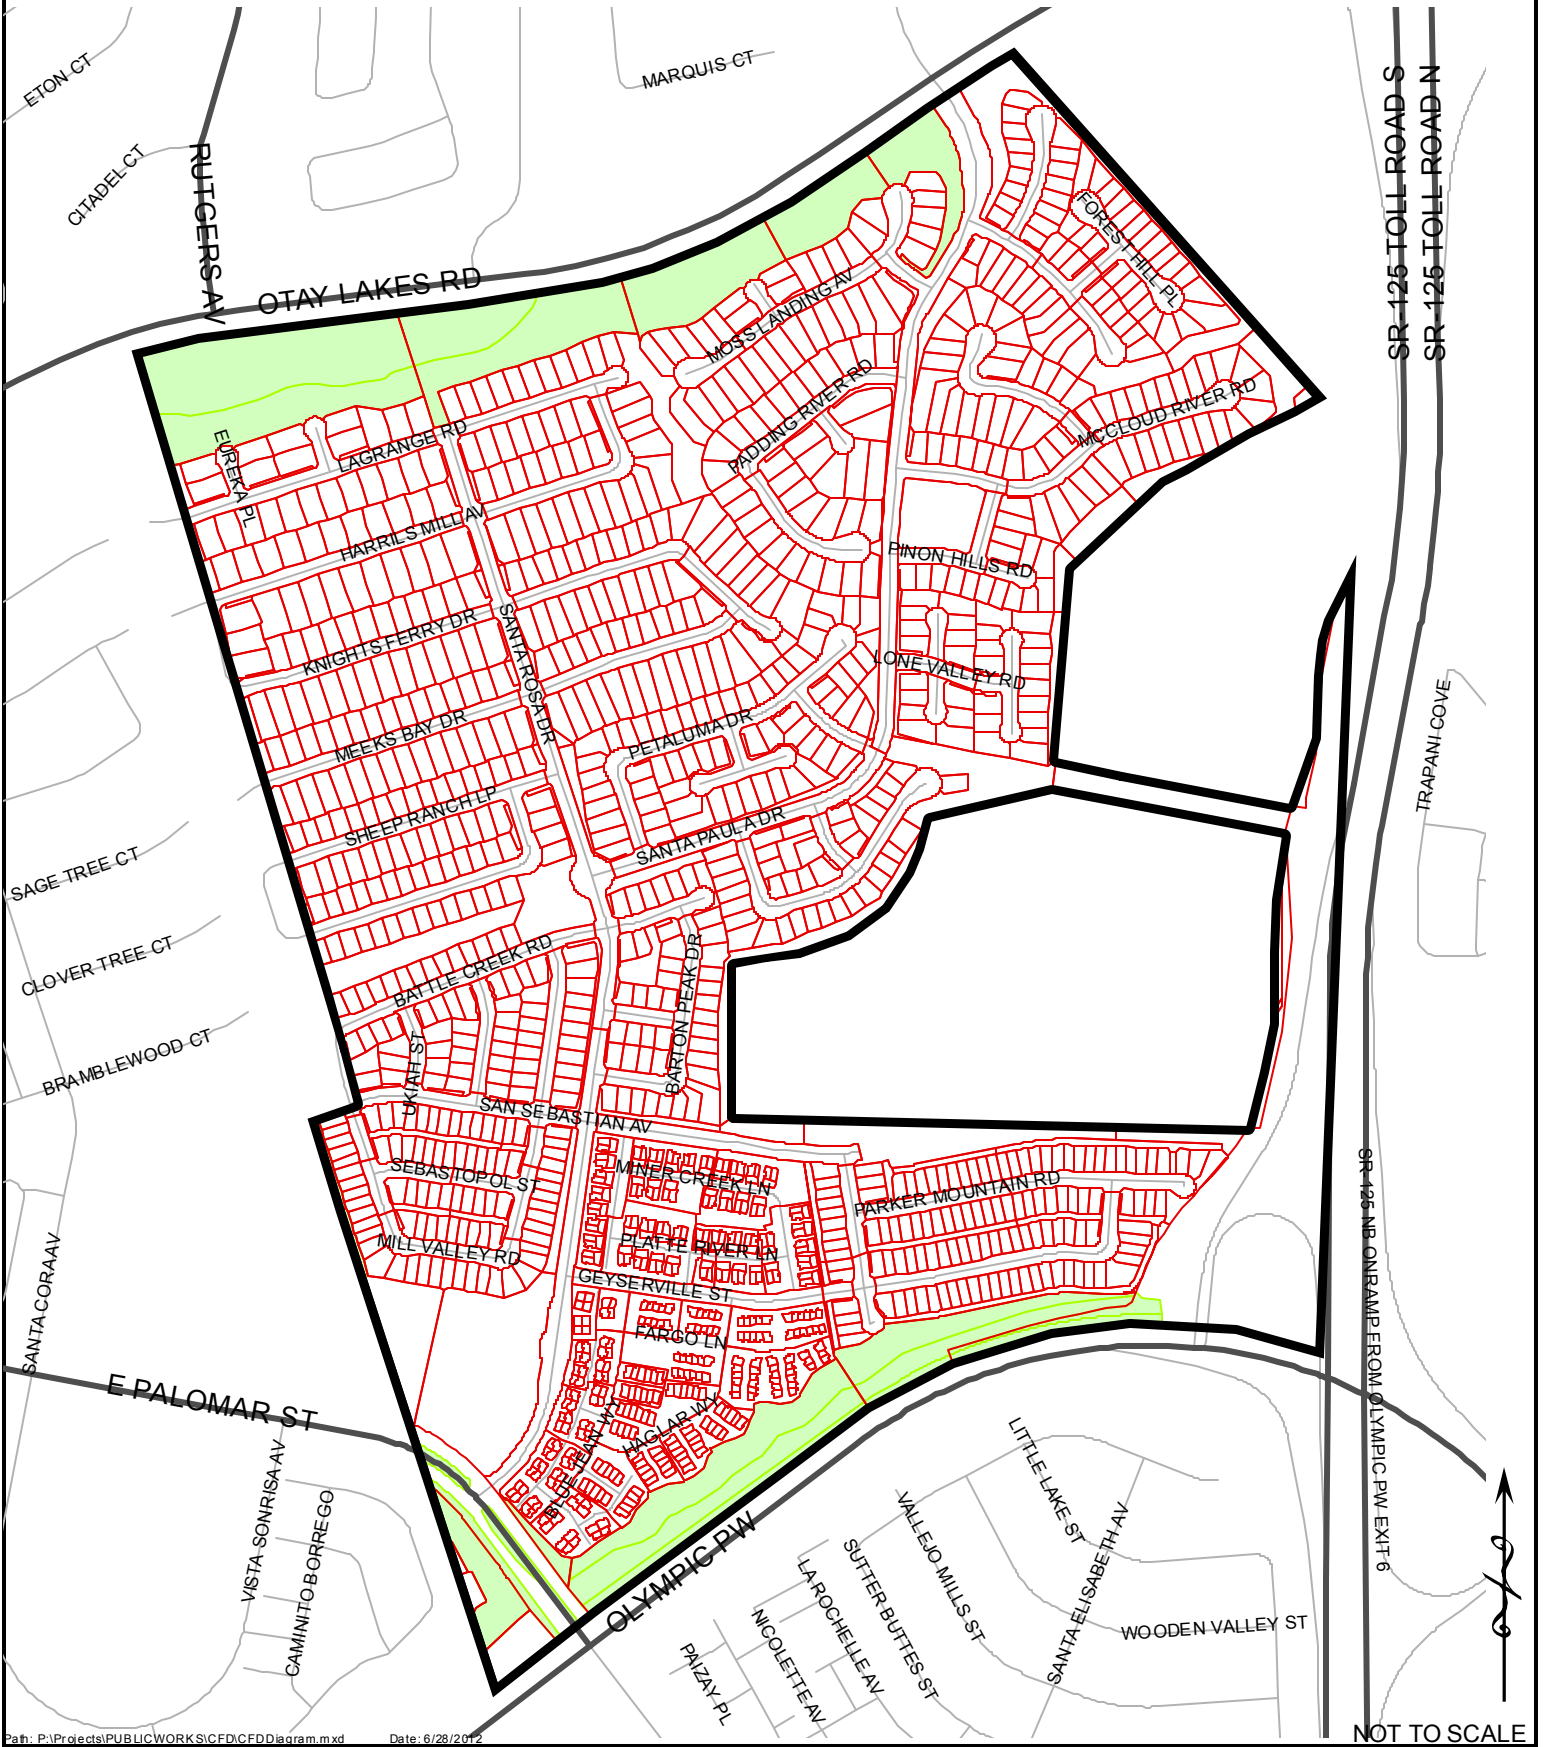

CFD MAINTENANCE DISTRICT NO. CFD97-1

City of Chula Vista
County of San Diego
State of California
Boundary Map

CFD MAINTENANCE DISTRICT NO. CFD97-2

City of Chula Vista
County of San Diego
State of California
Boundary Map

NOT TO SCALE

CFD MAINTENANCE DISTRICT NO. CFD97-2

City of Chula Vista
County of San Diego
State of California
Boundary Map

CFD MAINTENANCE DISTRICT NO. CFD97-2
City of Chula Vista
County of San Diego
State of California
Boundary Map