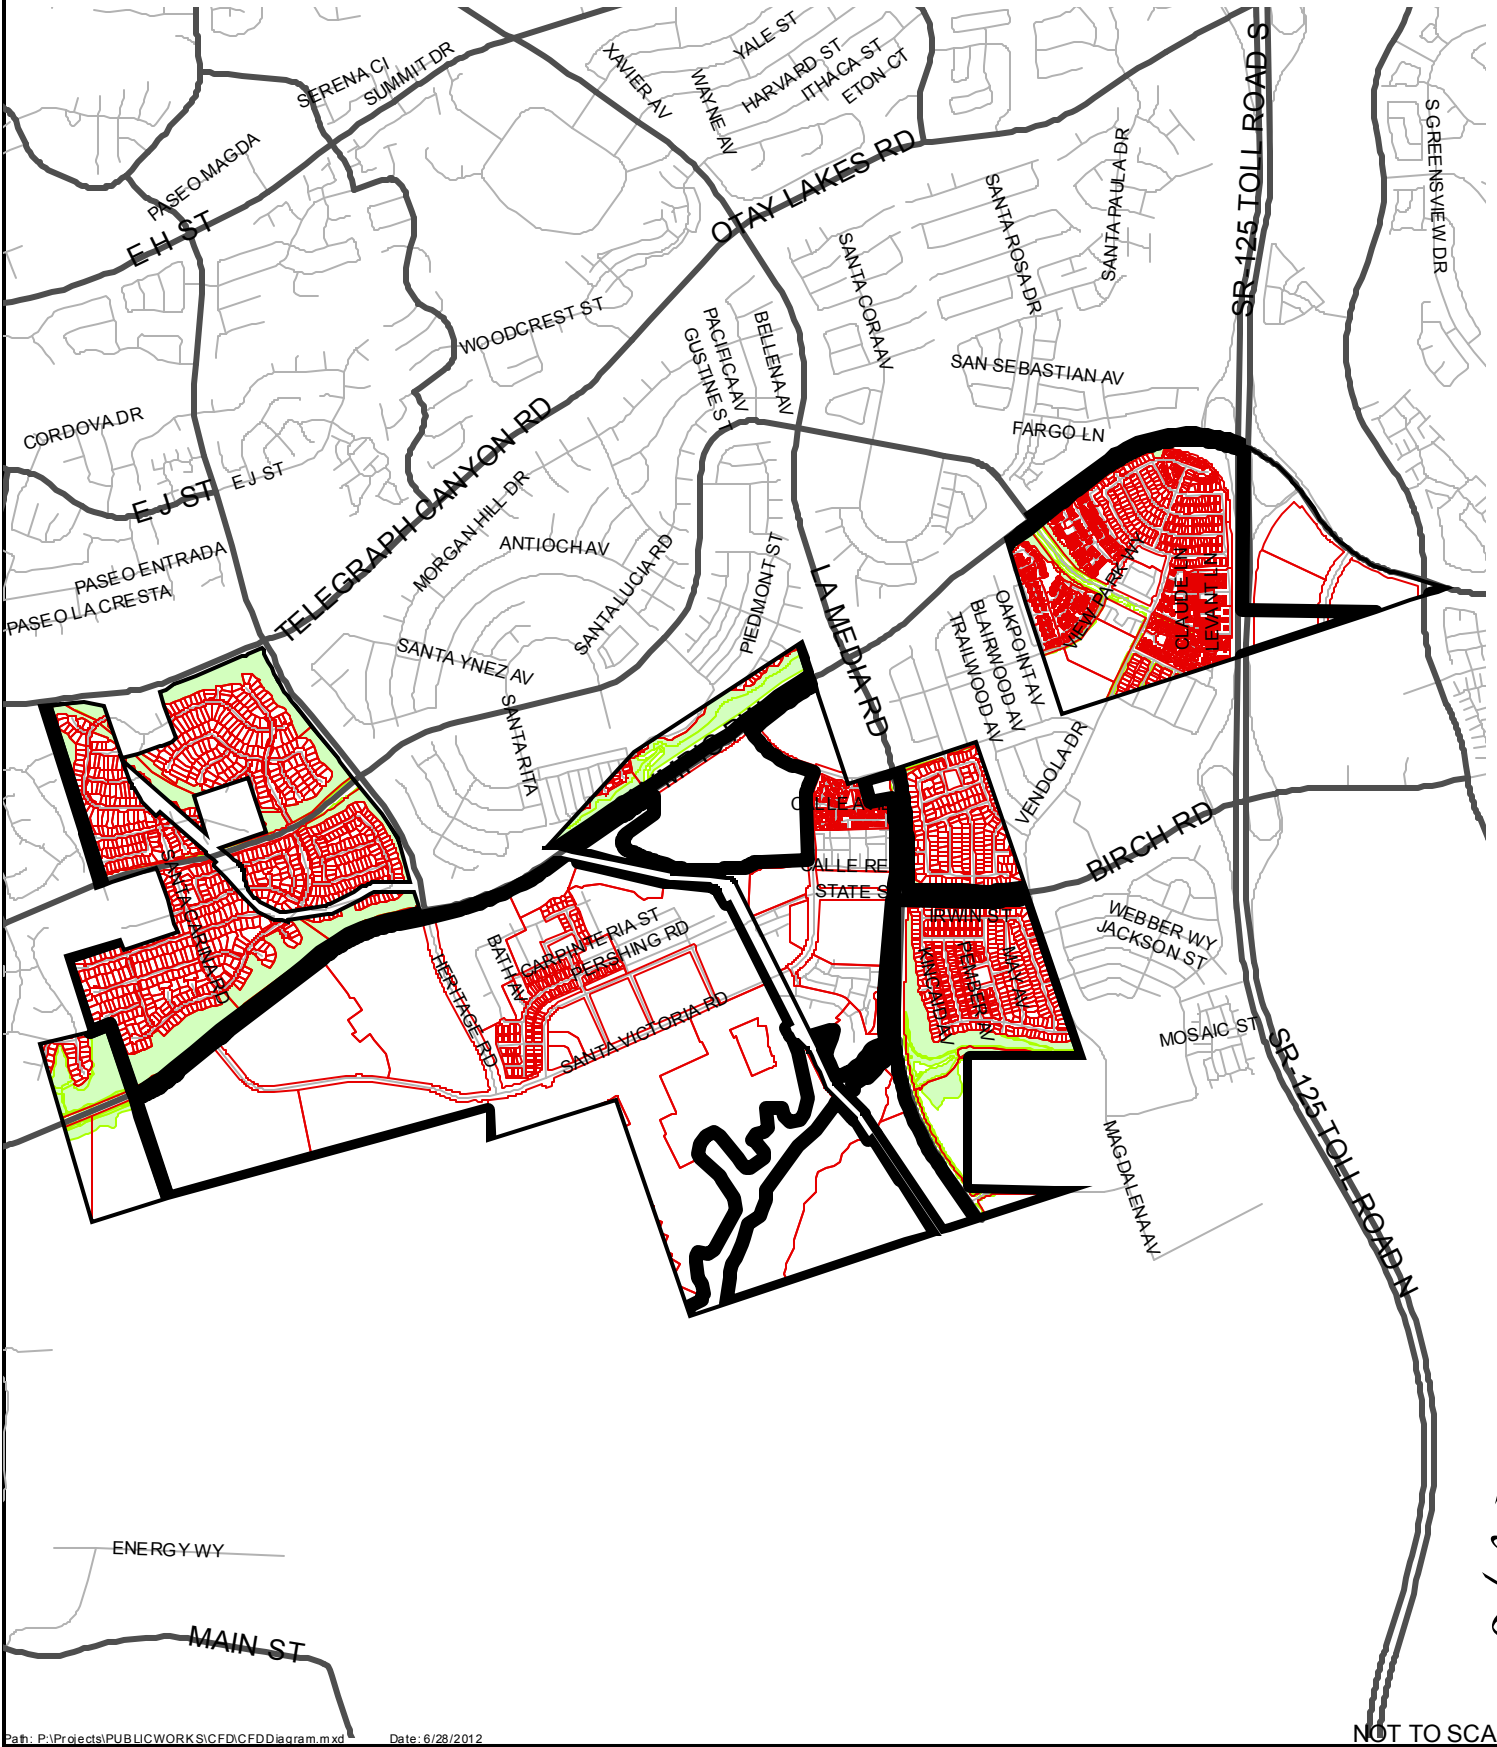

CFD MAINTENANCE DISTRICT NO. CFD97-2

City of Chula Vista County of San Diego State of California Boundary Map

CFD MAINTENANCE DISTRICT NO. CFD97-2

City of Chula Vista
County of San Diego
State of California
Boundary Map

CFD MAINTENANCE DISTRICT NO. CFD98-1

City of Chula Vista County of San Diego State of California Boundary Map

CFD MAINTENANCE DISTRICT NO. CFD98-2

City of Chula Vista County of San Diego State of California Boundary Map