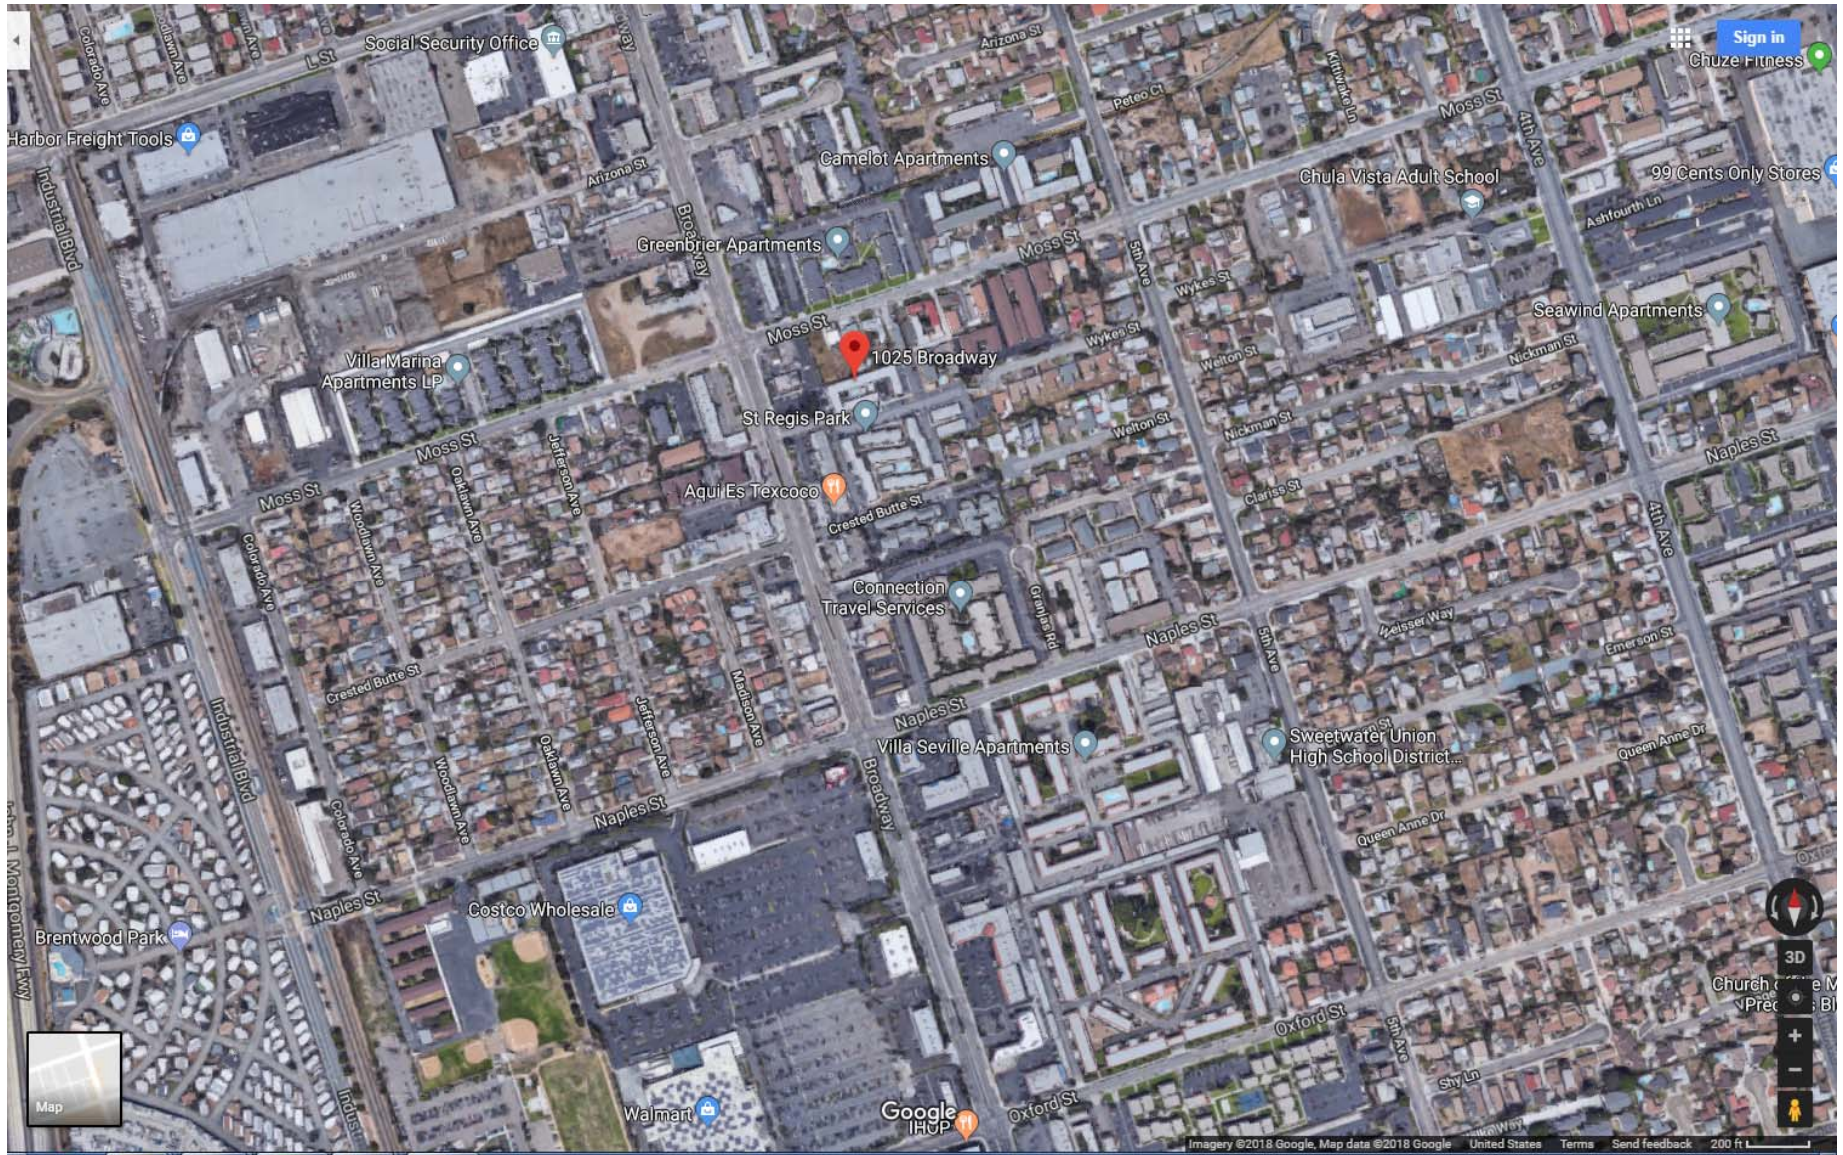

Locator Map: St. Regis Park 1025 Broadway

1025 Broadway is between Moss and Naples

Locator Map: St. Regis Park 1025 Broadway