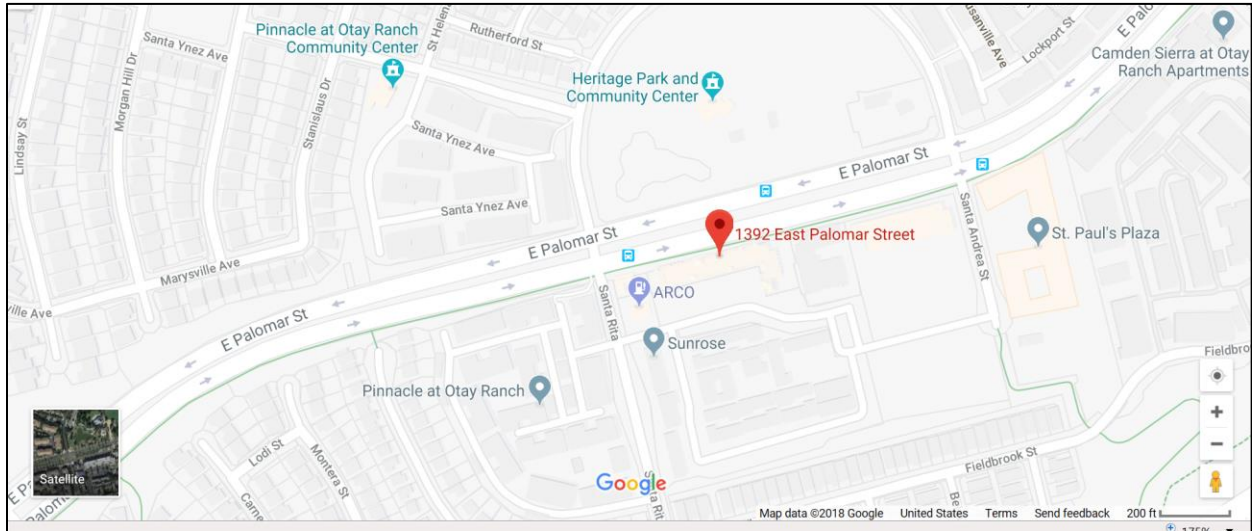

## Location Map

Harvest Ridge Senior Apts at 1392 East Palomar Street, Chula Vista, California

Sunrose Apts at 1325 Santa Rita East, Chula Vista, California