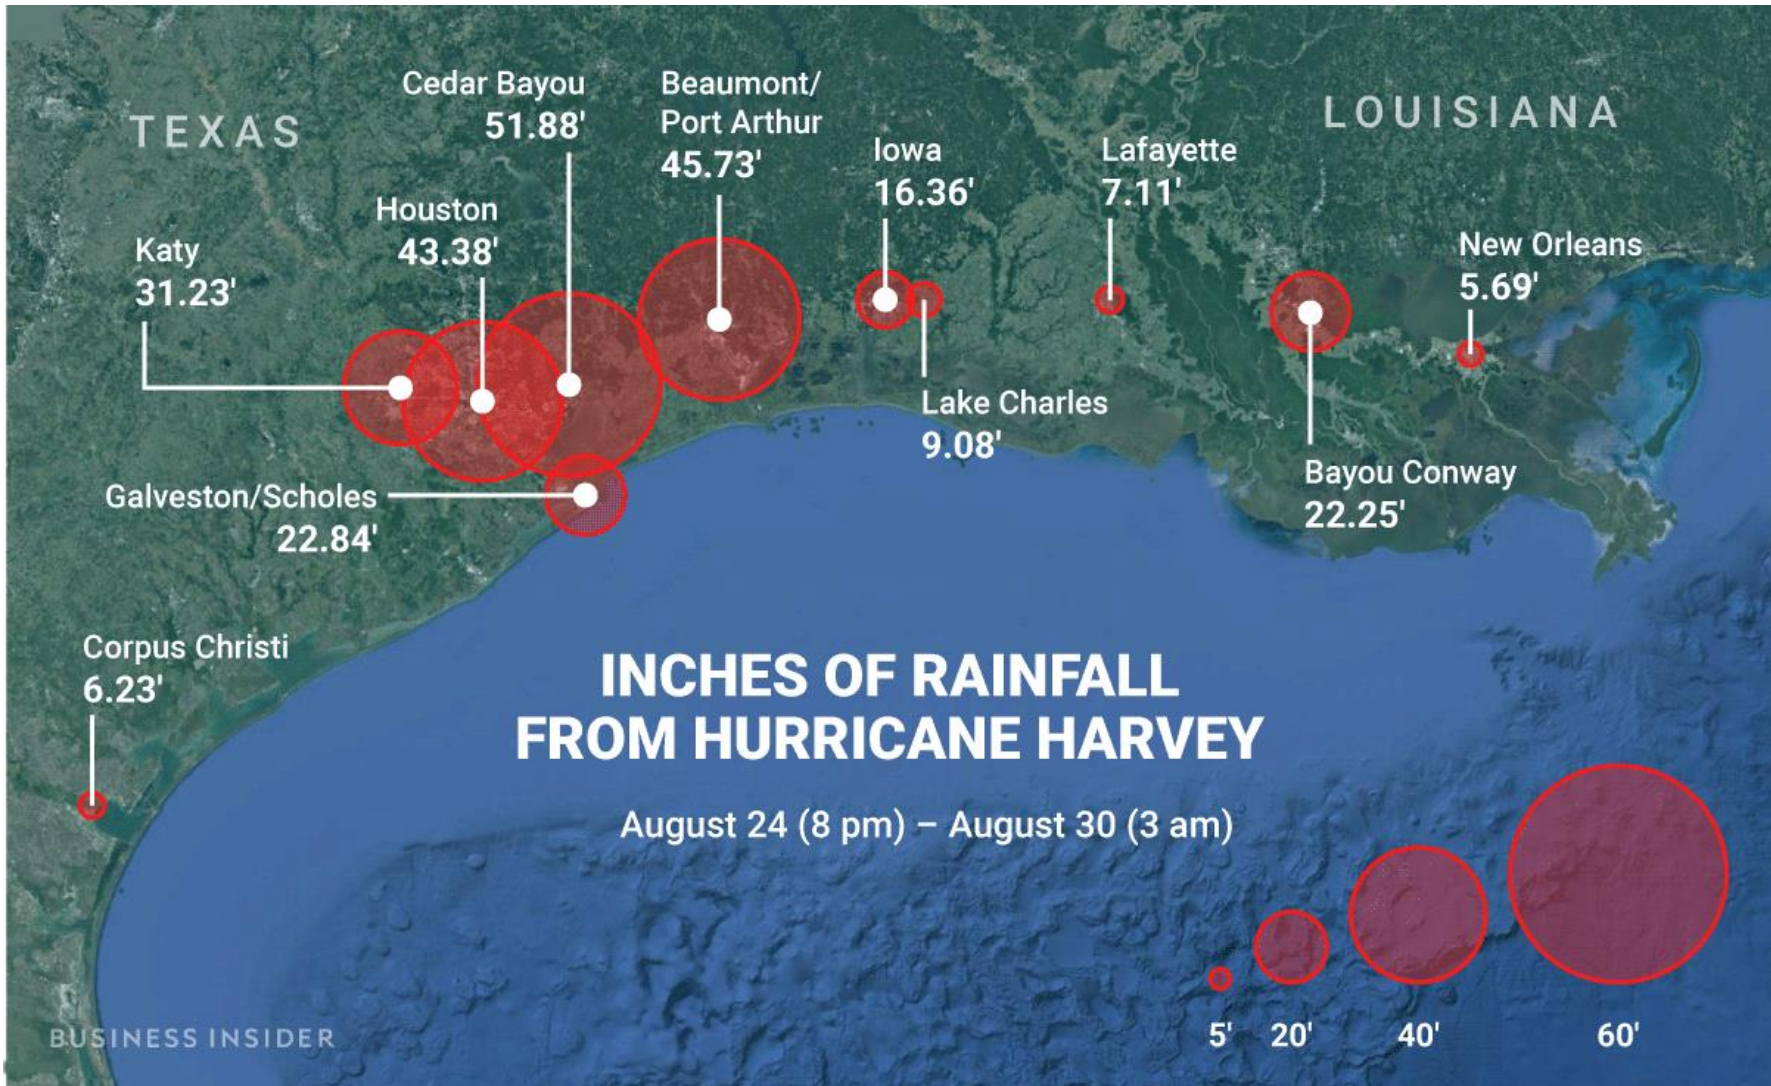

Chula Vista Fire Department Responses to

- Hurricane Harvey, Irma & Maria
- California Wild Fires

By Jeff Peter, Battalion Chief

Hurricanes and Wild Fires

- 22,500 - Total deployed hours
- 66 - Different personnel
- 22,500 - Total backfill hours
- 3 - Major hurricanes
- 40 - Major wild fires
- 4 - States
- 46 - Counties

Robert T. Stafford Act

Hurricane Harvey

- Category 4
 - 3 separate landfalls
- 13 - Million people affected
- 51 - Inches of rain
- 27 - Trillion gallons of water
- 82 - Fatalities
- 10,000 - Rescues
- 208,000 - Homes damaged

- Category 4
 - 4 separate landfalls
- 13 - Million people affected
- 10' - Storm surge
- 75 - Fatalities
- 1,500 - Rescues
- 30,000 - Homes searched

TROPICAL TRACKER

FOX 5 AccuWeather TEAM

Verizon LTE 7:38 AM 96%

RadarNow!
Full view

07:29 AM

George Town

Human Trafficking is Happening Right Here, Right Now BLUE CAMPAIGN

SCV/Simon Brewer
Juston Drake

IRMA
DAMAGE

Boats Block Highway

Big Pine Key, FL