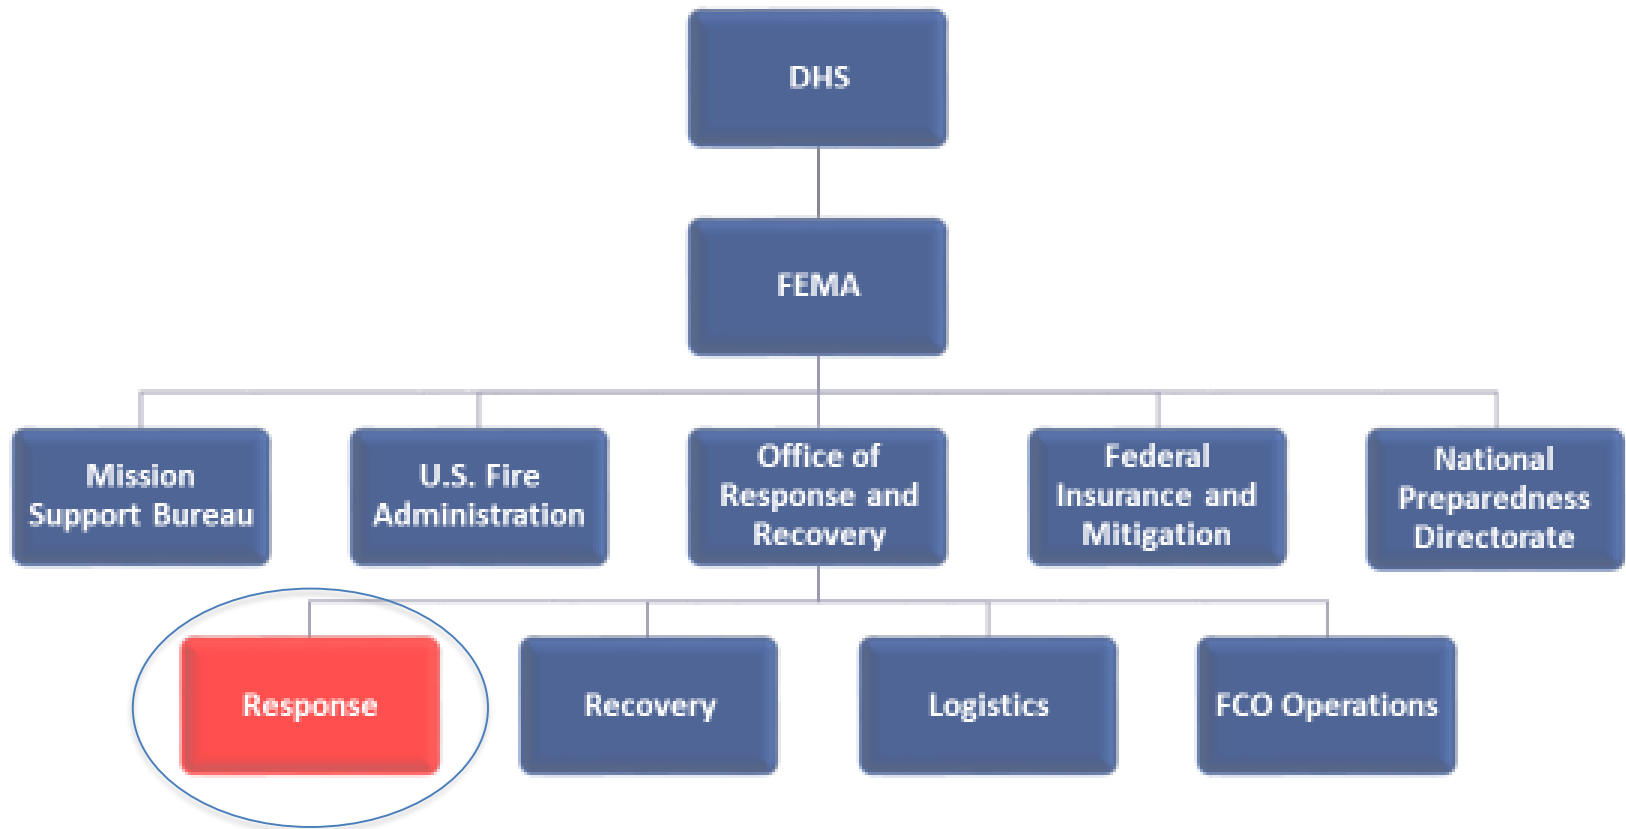

Chula Vista Fire Department Responses to

- Hurricane Harvey, Irma & Maria
- California Wild Fires

By Jeff Peter, Battalion Chief

Hurricanes and Wild Fires

- 22,500 - Total deployed hours
- 66 - Different personnel
- 22,500 - Total backfill hours
- 3 - Major hurricanes
- 40 - Major wild fires
- 4 - States
- 46 - Counties

Robert T. Stafford Act

Hurricane Harvey

- Category 4
 - 3 separate landfalls
- 13 - Million people affected
- 51 - Inches of rain
- 27 - Trillion gallons of water
- 82 - Fatalities
- 10,000 - Rescues
- 208,000 - Homes damaged

- Category 4
 - 4 separate landfalls
- 13 - Million people affected
- 10' - Storm surge
- 75 - Fatalities
- 1,500 - Rescues
- 30,000 - Homes searched

TROPICAL TRACKER

FOX 5 AccuWeather TEAM

Verizon LTE 7:38 AM 96%