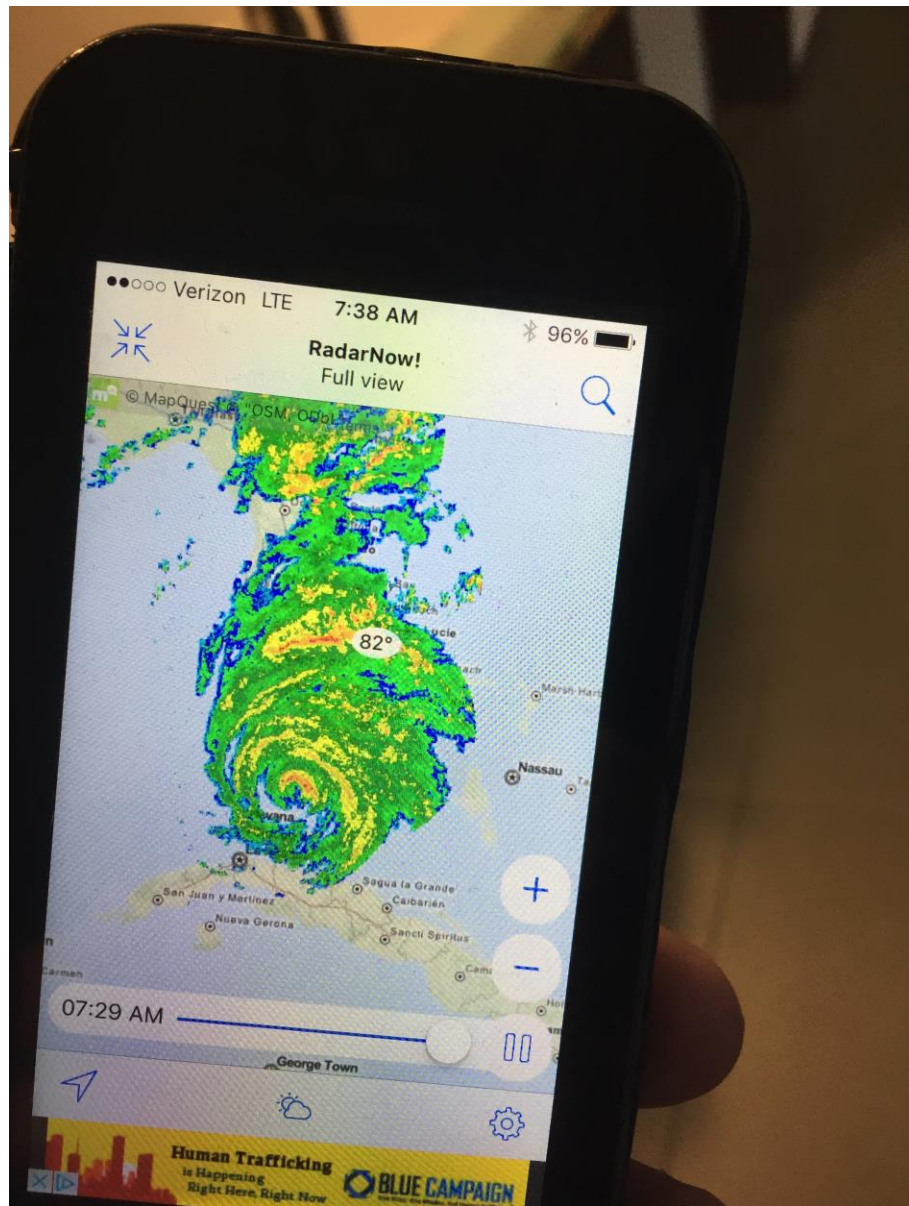

Robert T. Stafford Act

Hurricane Harvey

- Category 4
 - 3 separate landfalls
- 13 - Million people affected
- 51 - Inches of rain
- 27 - Trillion gallons of water
- 82 - Fatalities
- 10,000 - Rescues
- 208,000 - Homes damaged

 NORTH
Intercontinental Airport
↓ ↓ ↓

 WEST
San Antonio

 EAST
Downtown

EXIT ONLY

The flying boats of Houston Airport.

Houston, we got problems

5:14 AM - 28 Aug 2017

Hurricane Irma

- Category 4
 - 4 separate landfalls
- 13 - Million people affected
- 10' - Storm surge
- 75 - Fatalities
- 1,500 - Rescues
- 30,000 - Homes searched

TROPICAL TRACKER

FOX 5 AccuWeather TEAM

Verizon LTE 7:38 AM 96%

RadarNow!
Full view

07:29 AM

George Town

Human Trafficking is Happening Right Here, Right Now BLUE CAMPAIGN

SCV/Simon Brewer
Juston Drake

IRMA
DAMAGE

Boats Block Highway

Big Pine Key, FL