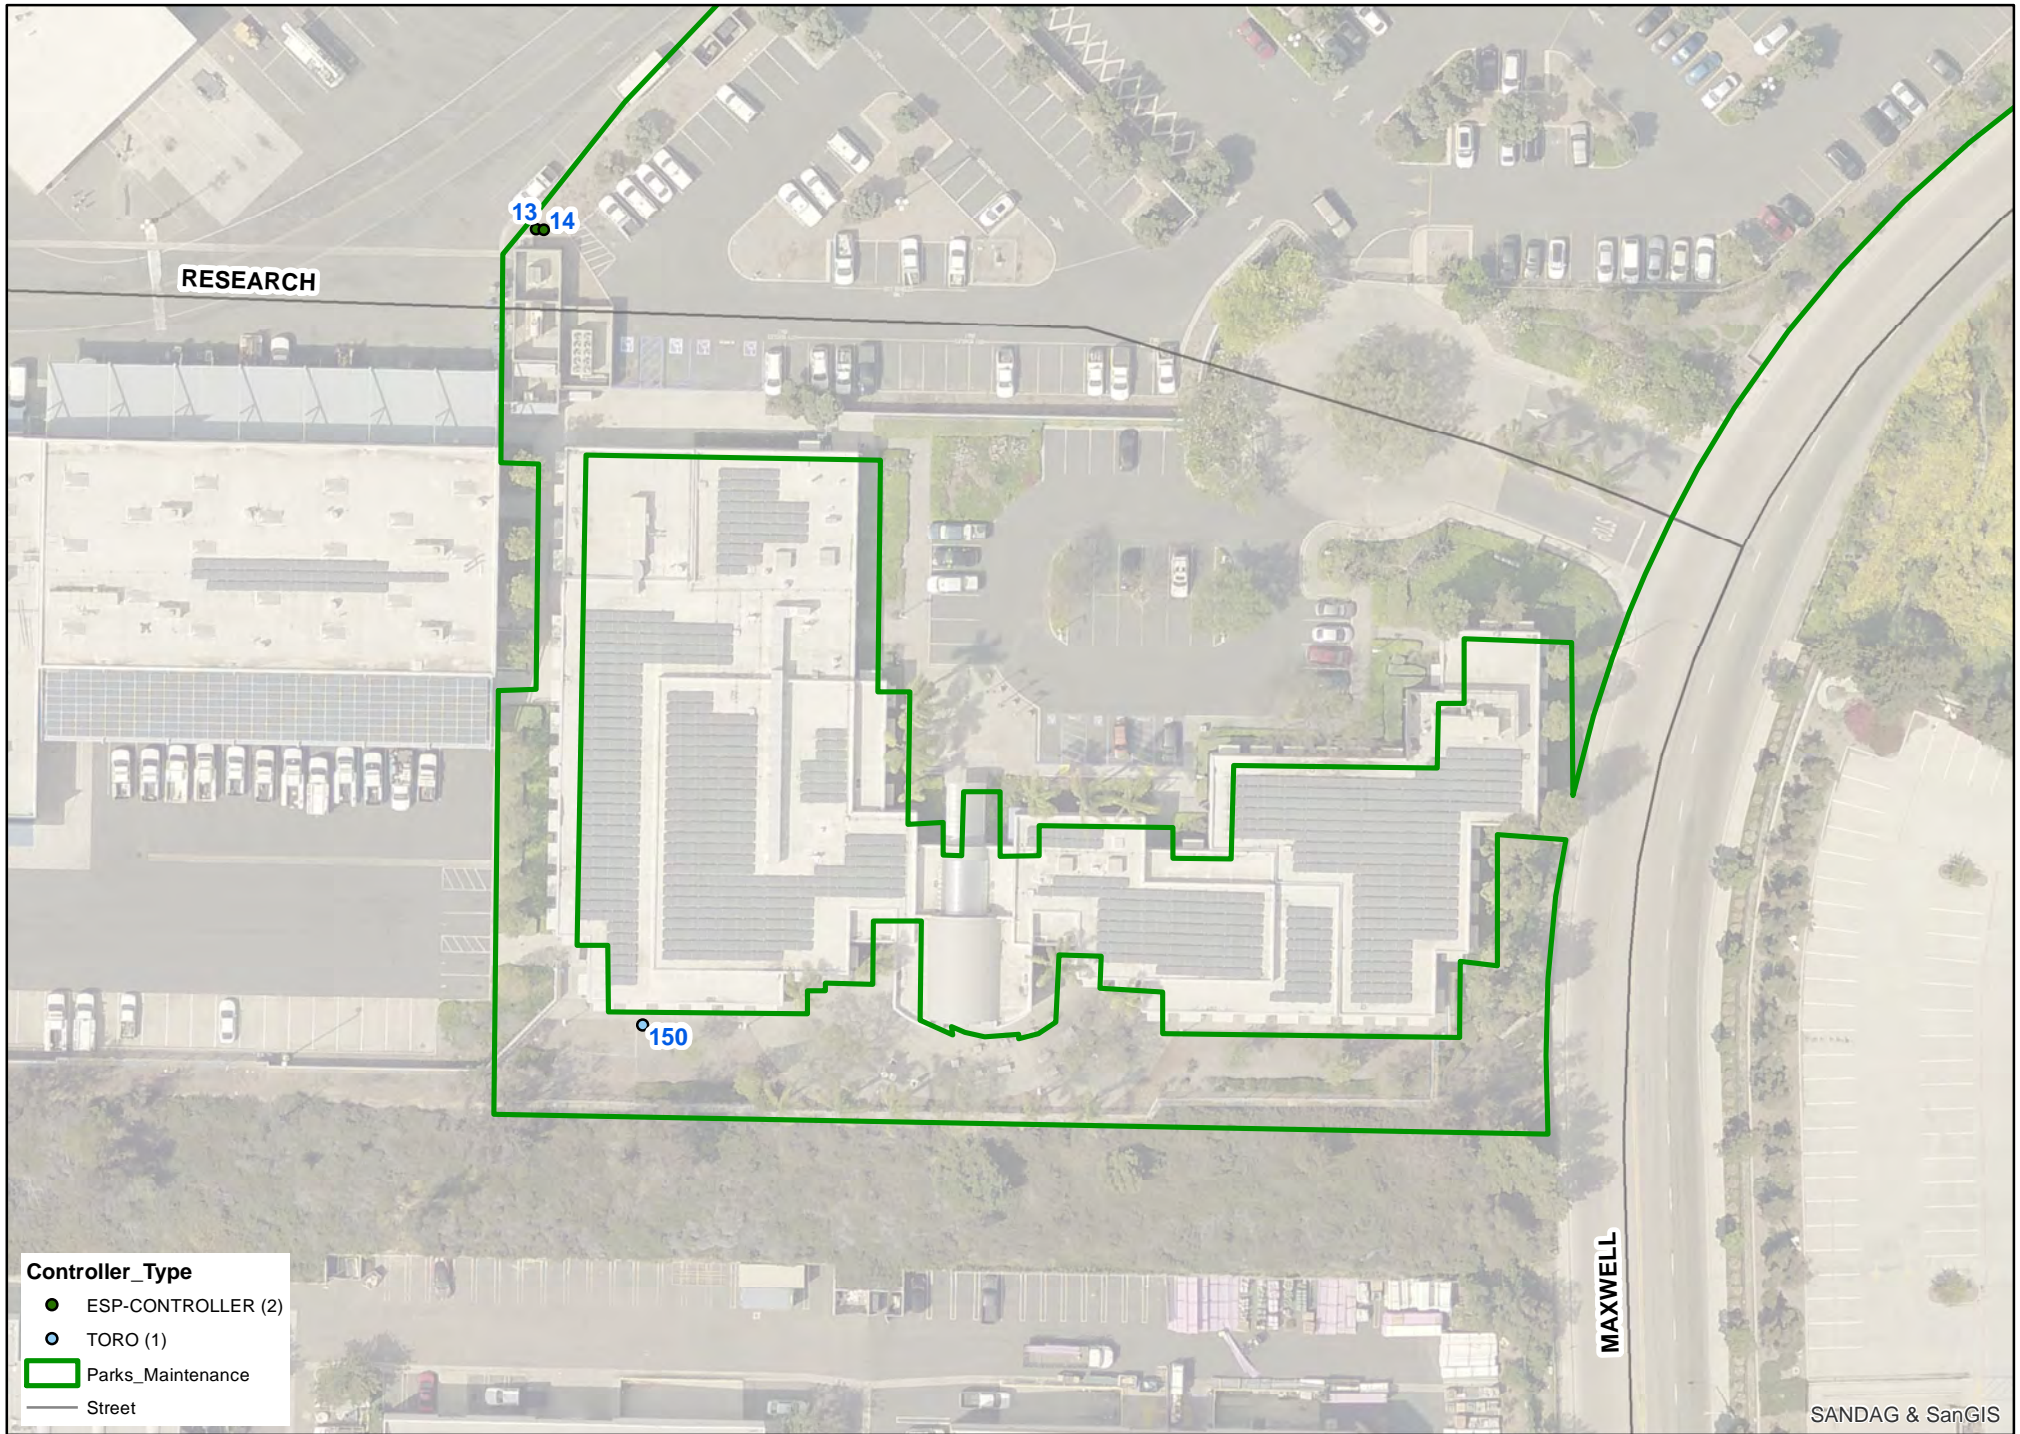

SANDAG & SanGIS

Park Irrigation Controllers

Paseo del Rey Park

Park Irrigation Controllers
Police Department

Park Irrigation Controllers

PW Corpyard

Park Irrigation Controllers

Rancho del Rey Finger Park

Park Irrigation Controllers

Rancho del Rey North Park

SANDAG & SanGIS

Park Irrigation Controllers
 Rancho del Rey South Park

SANDAG & SanGIS

Controller_Type

- ESP-CONTROLLER (2)
- ▭ Parks_Maintenance
- Street