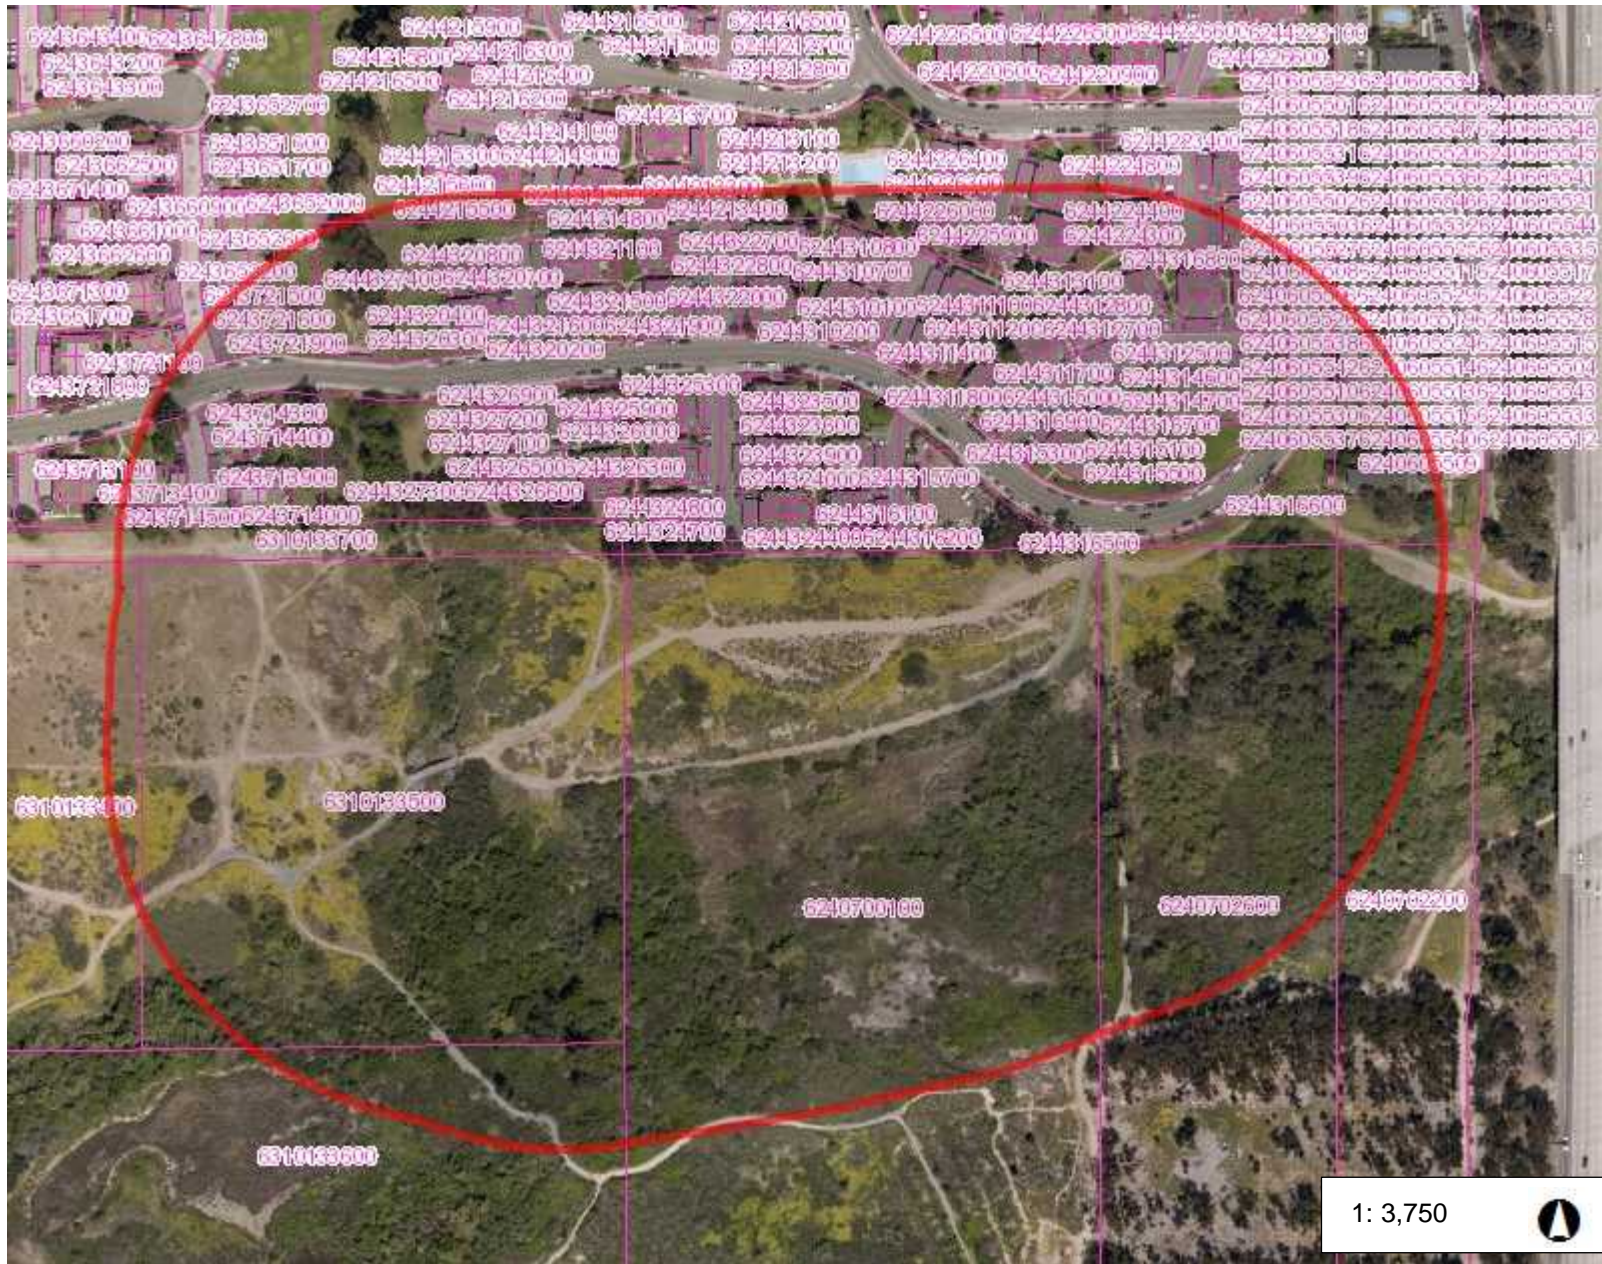

OVRP Bike Park

Legend

- Parcels with Address
- Parcels with APNs

1: 3,750

WGS_1984_Web_Mercator_Auxiliary_Sphere
 Department of Public Works

This map is a user generated static output from an Internet mapping site and is for reference only. Data layers that appear on this map may or may not be accurate, current, or otherwise reliable.
 THIS MAP IS NOT TO BE USED FOR NAVIGATION

Notes

Community outreach 500 ft buffer from project site